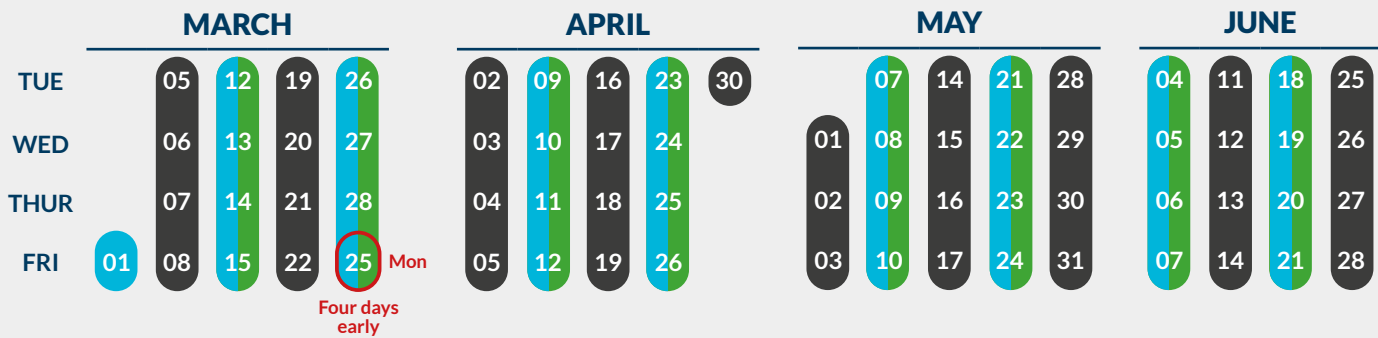

The Good Friday collection on 29 March will be four days early and instead take place on Monday 25 March.

Batteries and vapes in bin lorries cause fires!

Vapes can be taken back to vape shops or to the large Household Recycling Centres for recycling.

Small household batteries can be put in a small plastic bag, tied shut and left on the top of your bin on collection day.

Larger batteries such as e-bike batteries should be taken to Household Recycling Centres.

GROUP A

TUESDAY

Coton, Great and Little Chishill, Great Shelford, Heydon, Hinxton, Ickleton, Little Shelford, South Trumpington, Stapleford, Whittlesford

WEDNESDAY

Balsham, Carlton, Fen Ditton, Fulbourn, Great Wilbraham, Horningsea, Horseheath, Landbeach, Little Wilbraham, Six Mile Bottom, Stow-Cum-Quy, Teversham, Waterbeach, West Wickham, West Wrating, Weston Colville

THURSDAY

Abington Pigotts, Barton, Bassingbourn, Cambourne (Great - south of High St.), Caldecote, Chittering, Comberton, Grantchester, Great Eversden, Guilden Morden, Hardwick, Harlton, Haslingfield, Kingston, Litlington, Little Eversden, Madingley, Milton, Odsey, Orchard Park, Orwell, Shingay-Cum-Wendy, Steeple Morden, Toft, Whaddon, Wimpole

FRIDAY

Boxworth, Childerley, Conington, Croxton, Elsworth, Eltisley, Fen Drayton, Graveley, Knapwell, Longstanton, Northstowe, Papworth Everard, Papworth St. Agnes, Swavesey