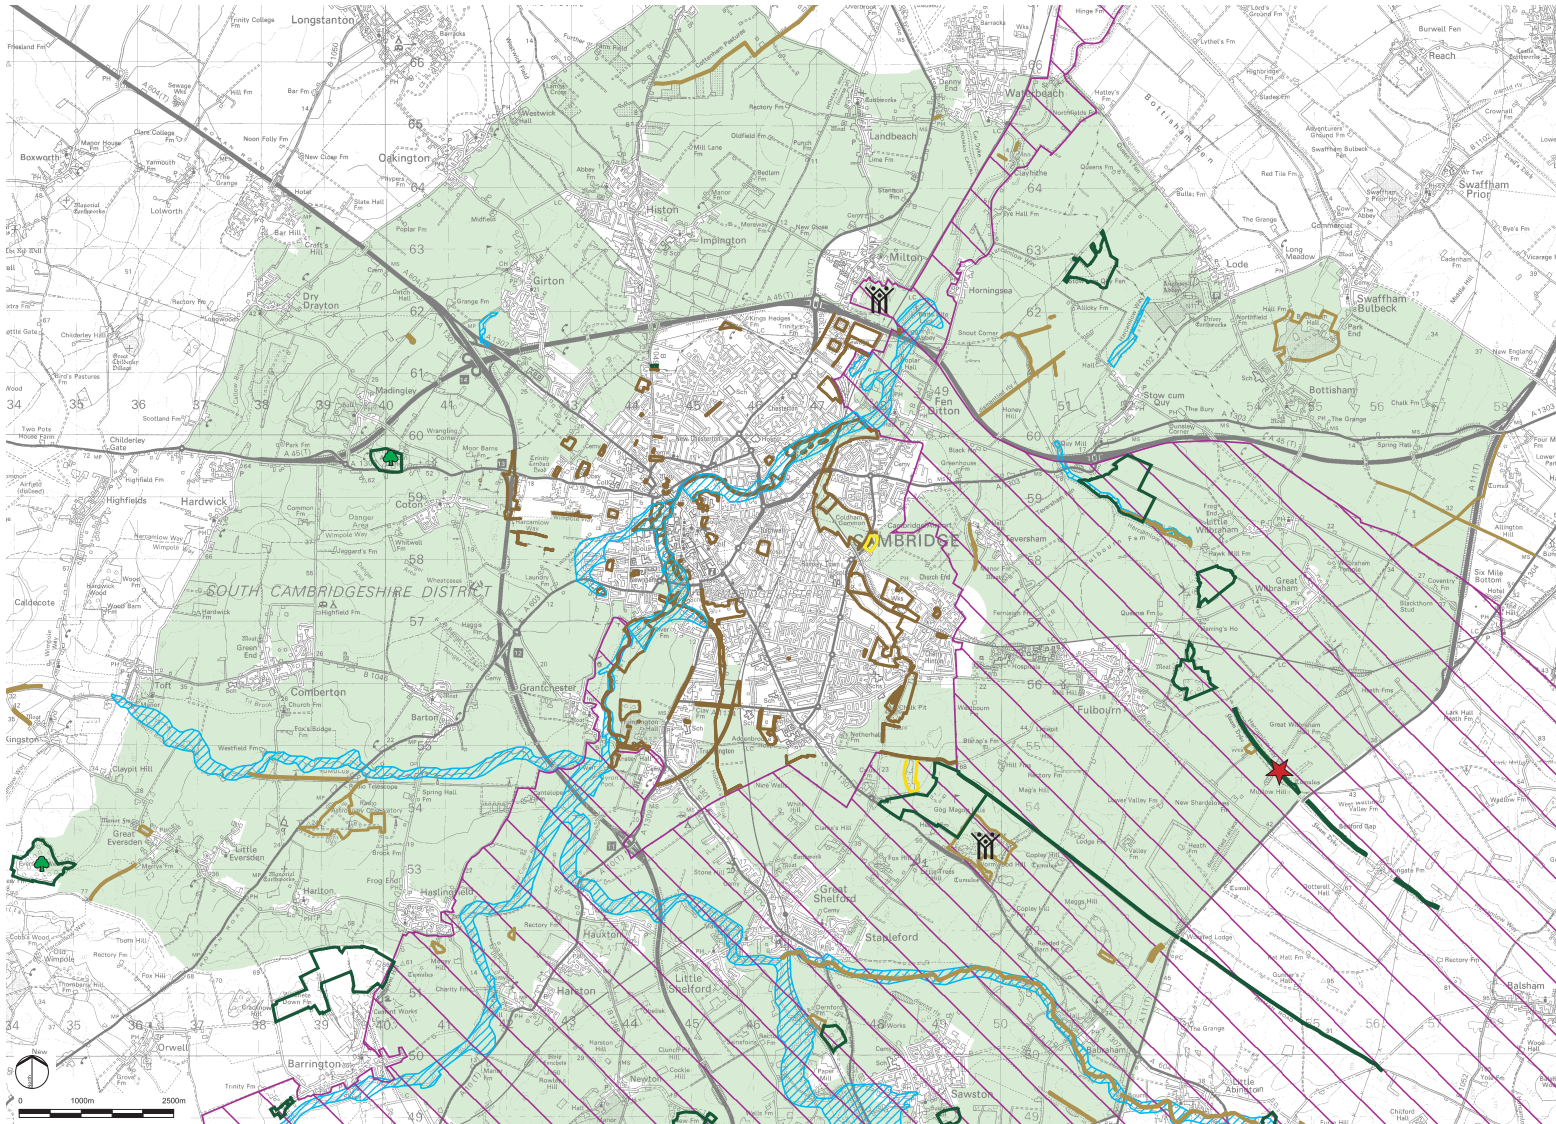

Cambridge Green Belt Study

Policy Context: Environmental Designations

-  Green Belt
-  Candidate Special Area of Conservation
-  Nature Conservation Zone
-  SSSI
-  Ancient Woodland
-  County Wildlife Site
-  City Wildlife Site
-  Local Nature Reserve
-  Country Park
-  Floodplain

All information provided by South Cambridgeshire District Council, East Cambridgeshire District Council and Cambridge District Council, except Green Belt (Green Belt Local Plan), Candidate Special Area of Conservation (English Nature), Ancient Woodlands (English Nature), Country Parks (OS Explorer, maps 209 and 226) and Nature Conservation Zone (South Cambs. Local Plan).

Note: Only designations between outer and inner boundaries of the Green Belt are shown except those that extend beyond the boundary.

Reproduced from Ordnance Survey Mapping © Crown Copyright. No further copies may be made. SCDC Licence LA079367 © Landscape Design Associates. Quality Assured to BS EN ISO 9001 : 1994