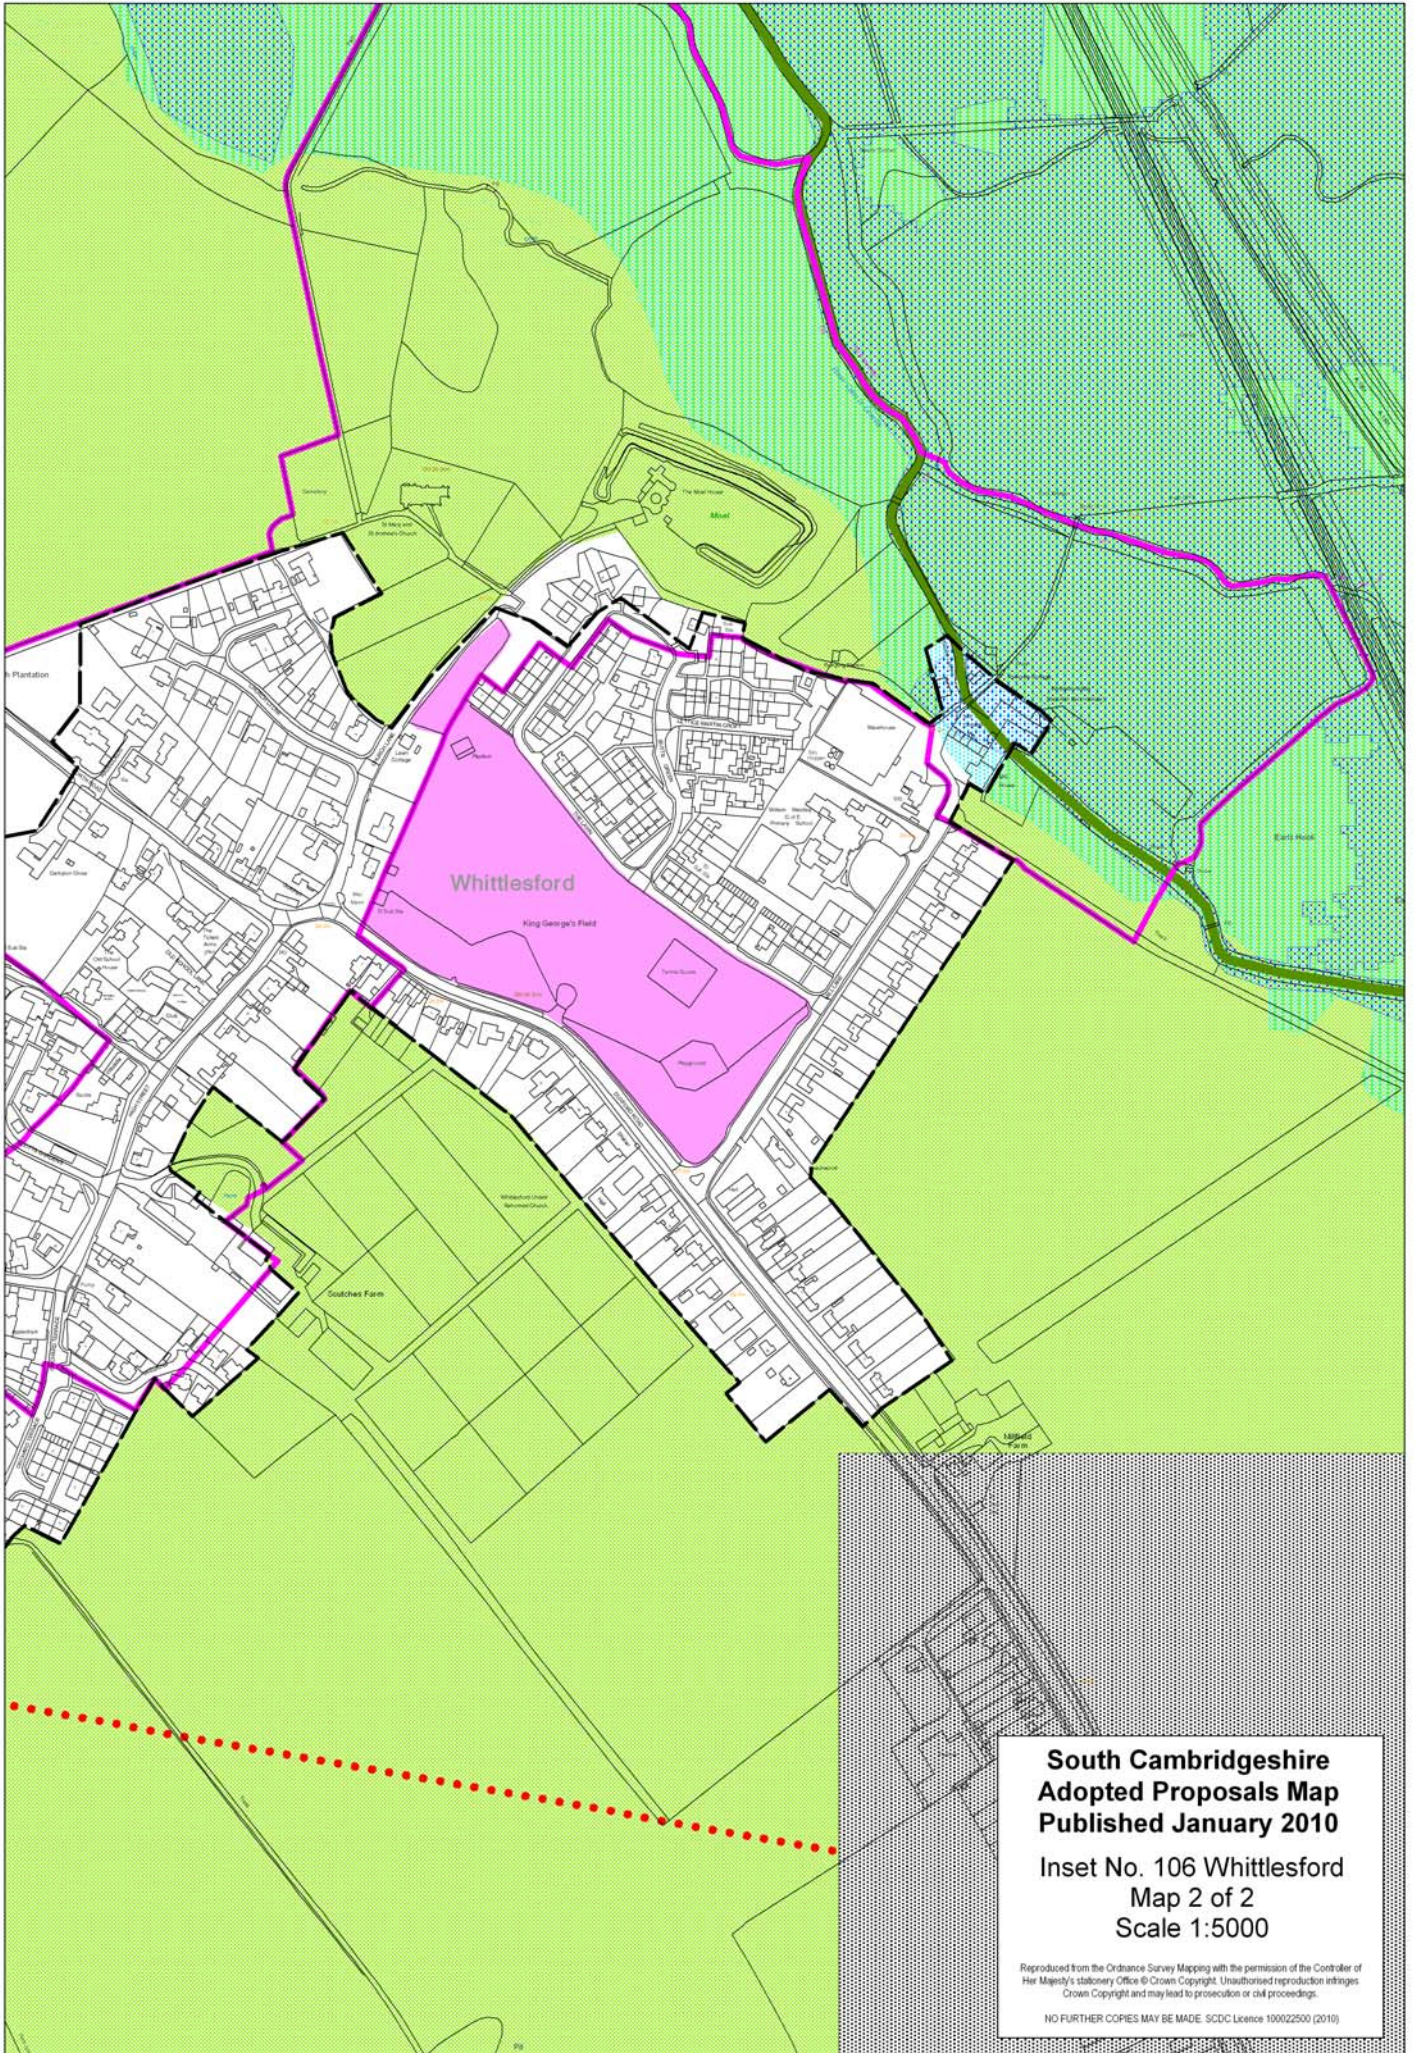

**South Cambridgeshire
Adopted Proposals Map
Published January 2010**

**Inset No. 106 Whittlesford
Map 2 of 2
Scale 1:5000**