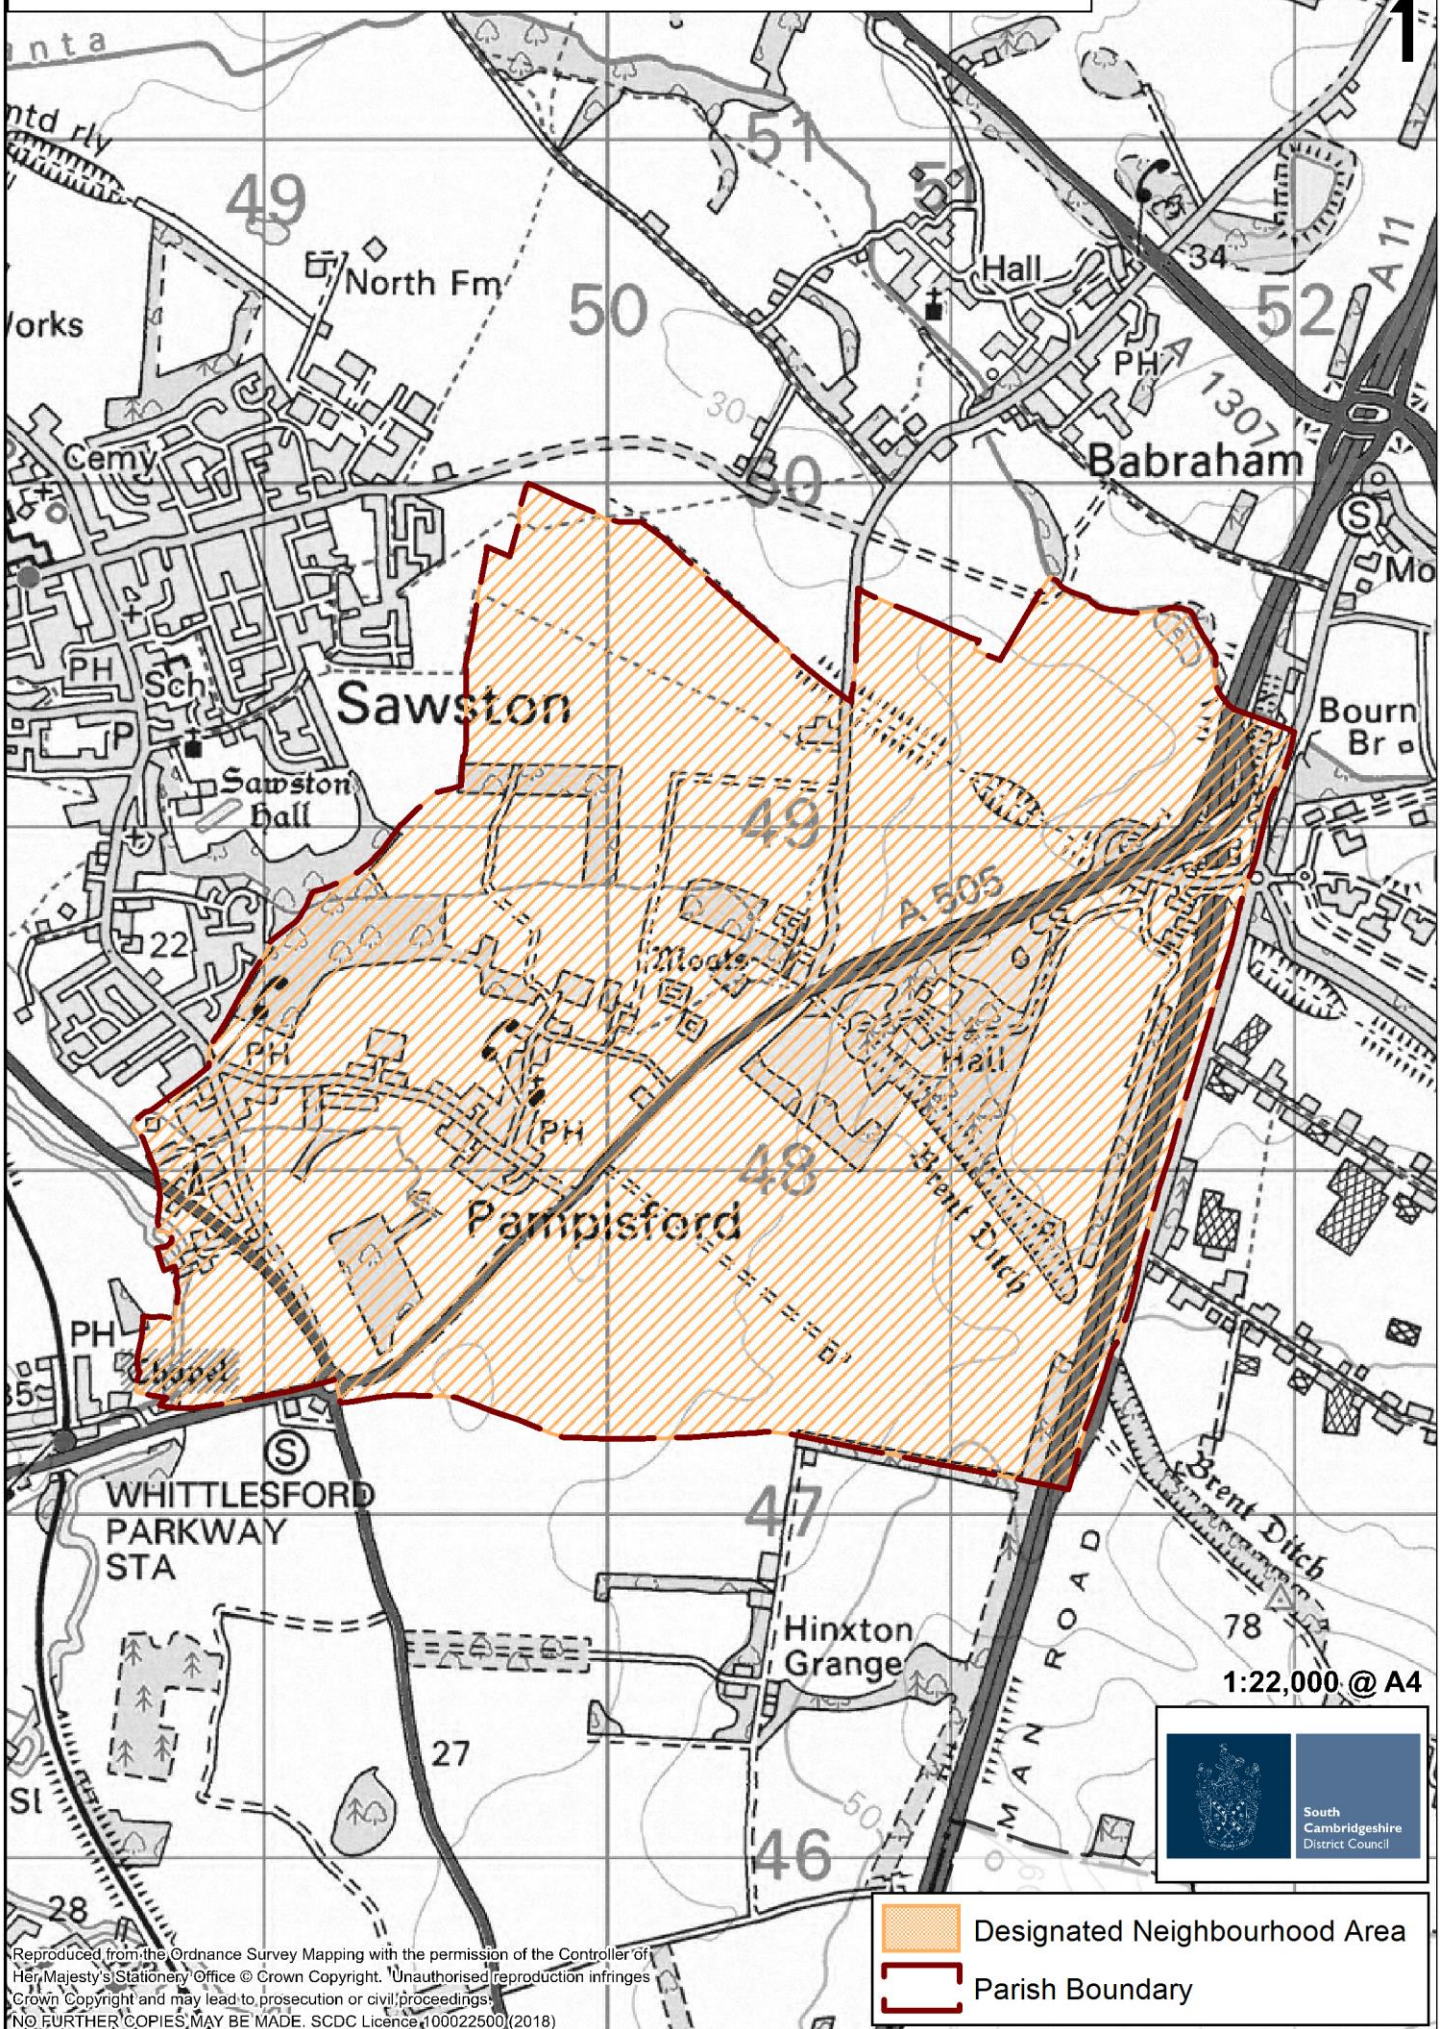

Designated Neighbourhood Area: Pampisford - March 2018

Reproduced from the Ordnance Survey Mapping with the permission of the Controller of Her Majesty's Stationery Office © Crown Copyright. Unauthorised reproduction infringes Crown Copyright and may lead to prosecution or civil proceedings.
NO FURTHER COPIES MAY BE MADE. SCDC Licence 100022500 (2018)

Legend:

- Designated Neighbourhood Area
- Parish Boundary