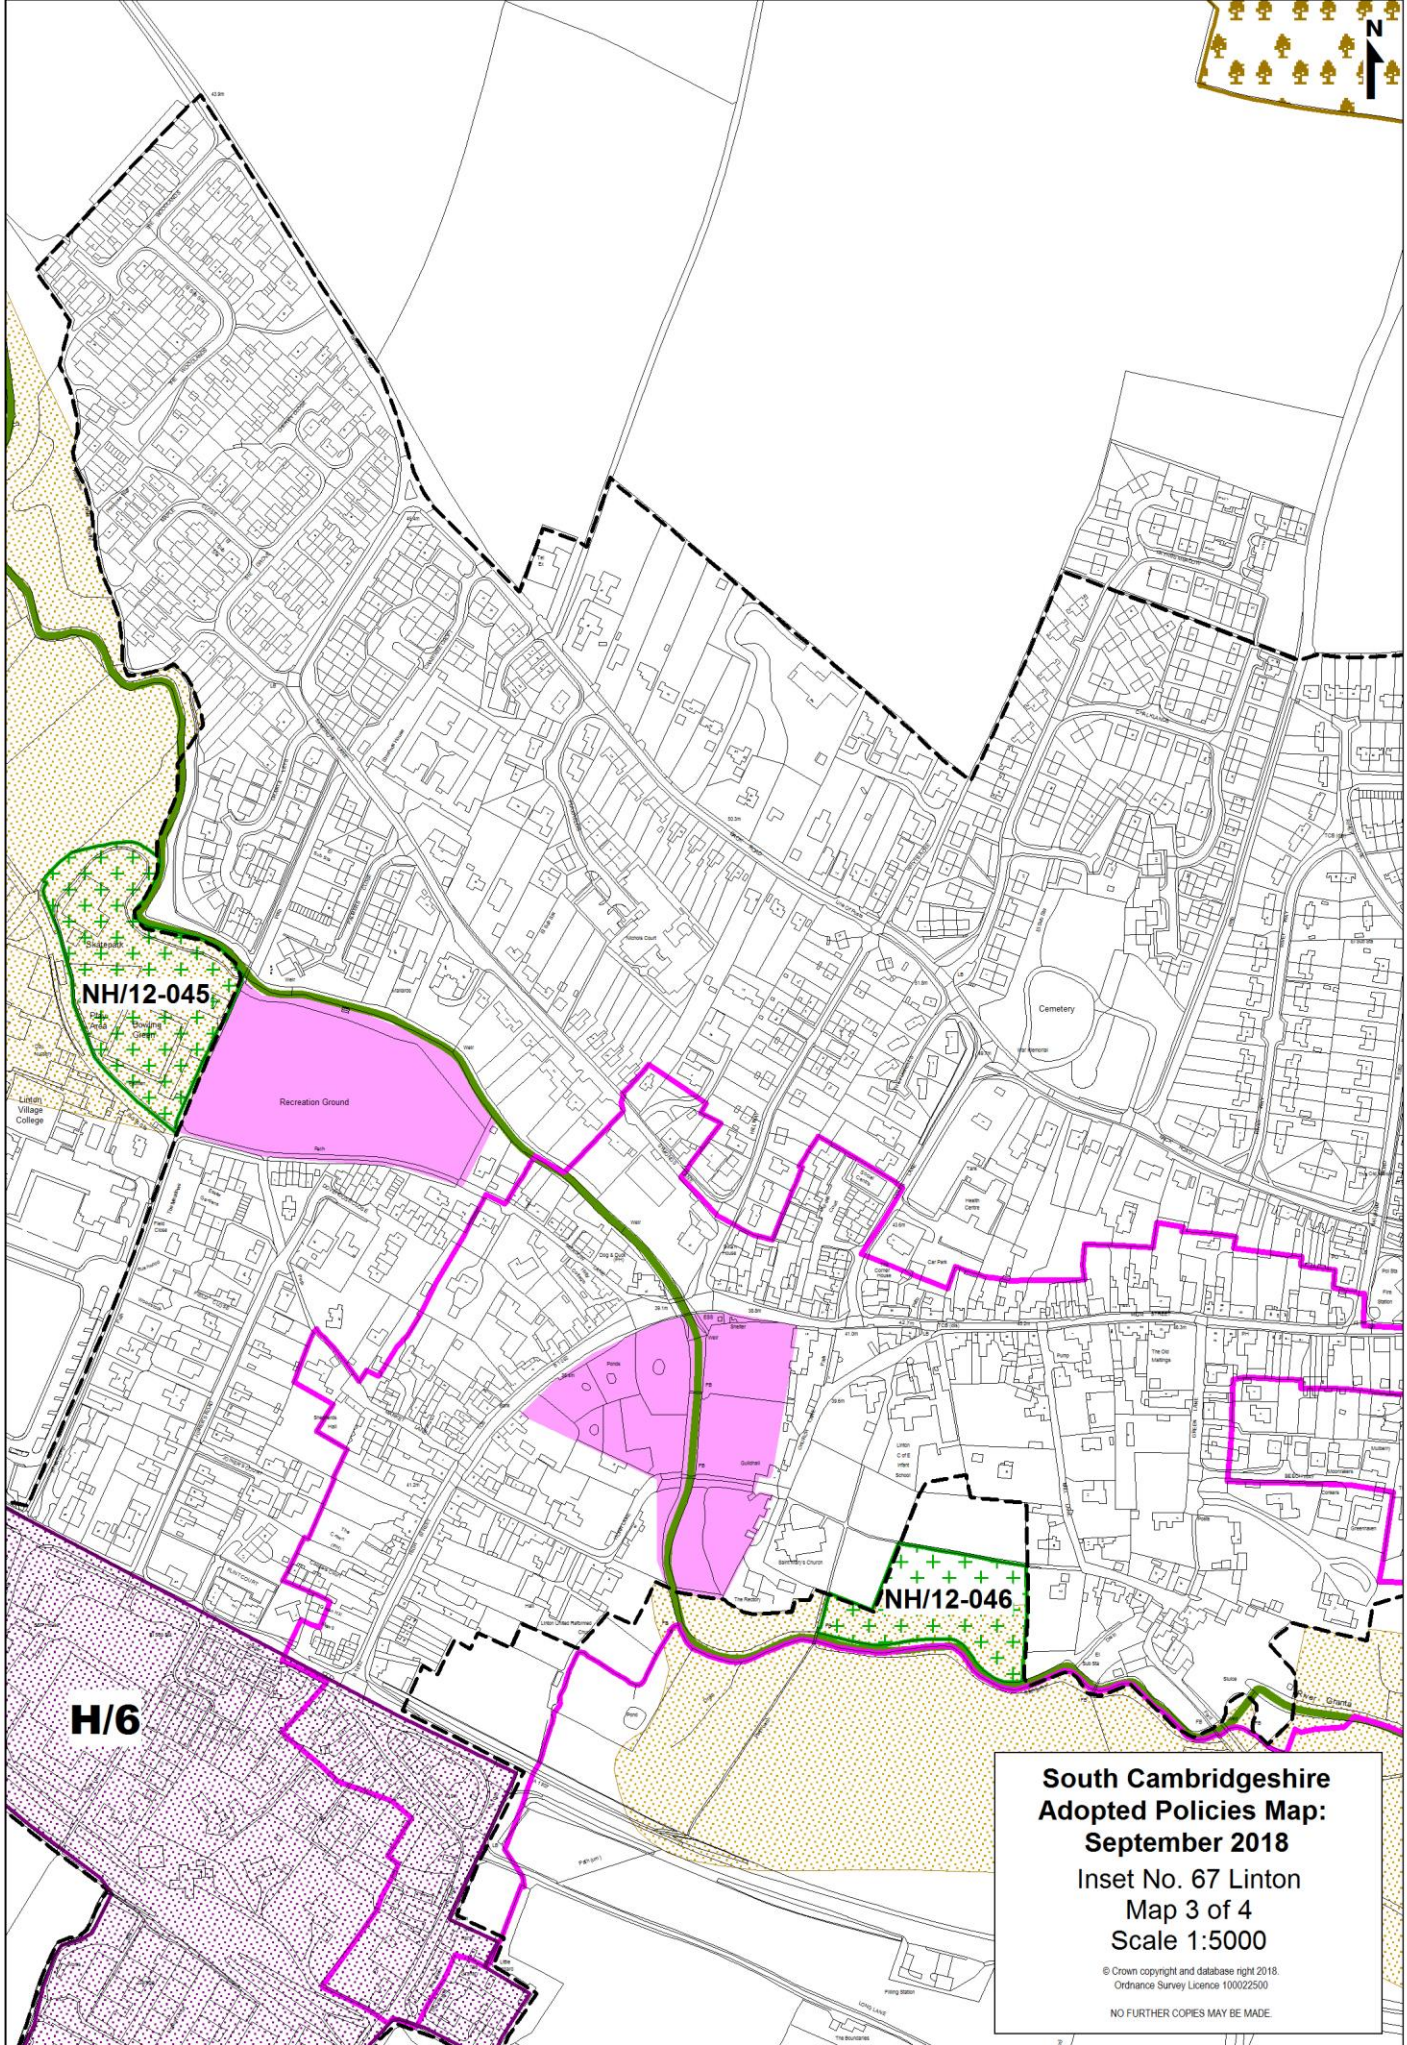

**South Cambridgeshire
Adopted Policies Map:
September 2018**
Inset No. 67 Linton
Map 1 of 4
Scale 1:5000

© Crown copyright and database right 2018.
Ordnance Survey Licence 100022500
NO FURTHER COPIES MAY BE MADE.

**South Cambridgeshire
Adopted Policies Map:
September 2018**
Inset No. 67 Linton
Map 2 of 4
Scale 1:5000

© Crown copyright and database right 2018.
Ordnance Survey Licence 100022500

NO FURTHER COPIES MAY BE MADE

**South Cambridgeshire
Adopted Policies Map:
September 2018**
Inset No. 67 Linton
Map 3 of 4
Scale 1:5000

© Crown copyright and database right 2018.
Ordnance Survey Licence 100022500
NO FURTHER COPIES MAY BE MADE.