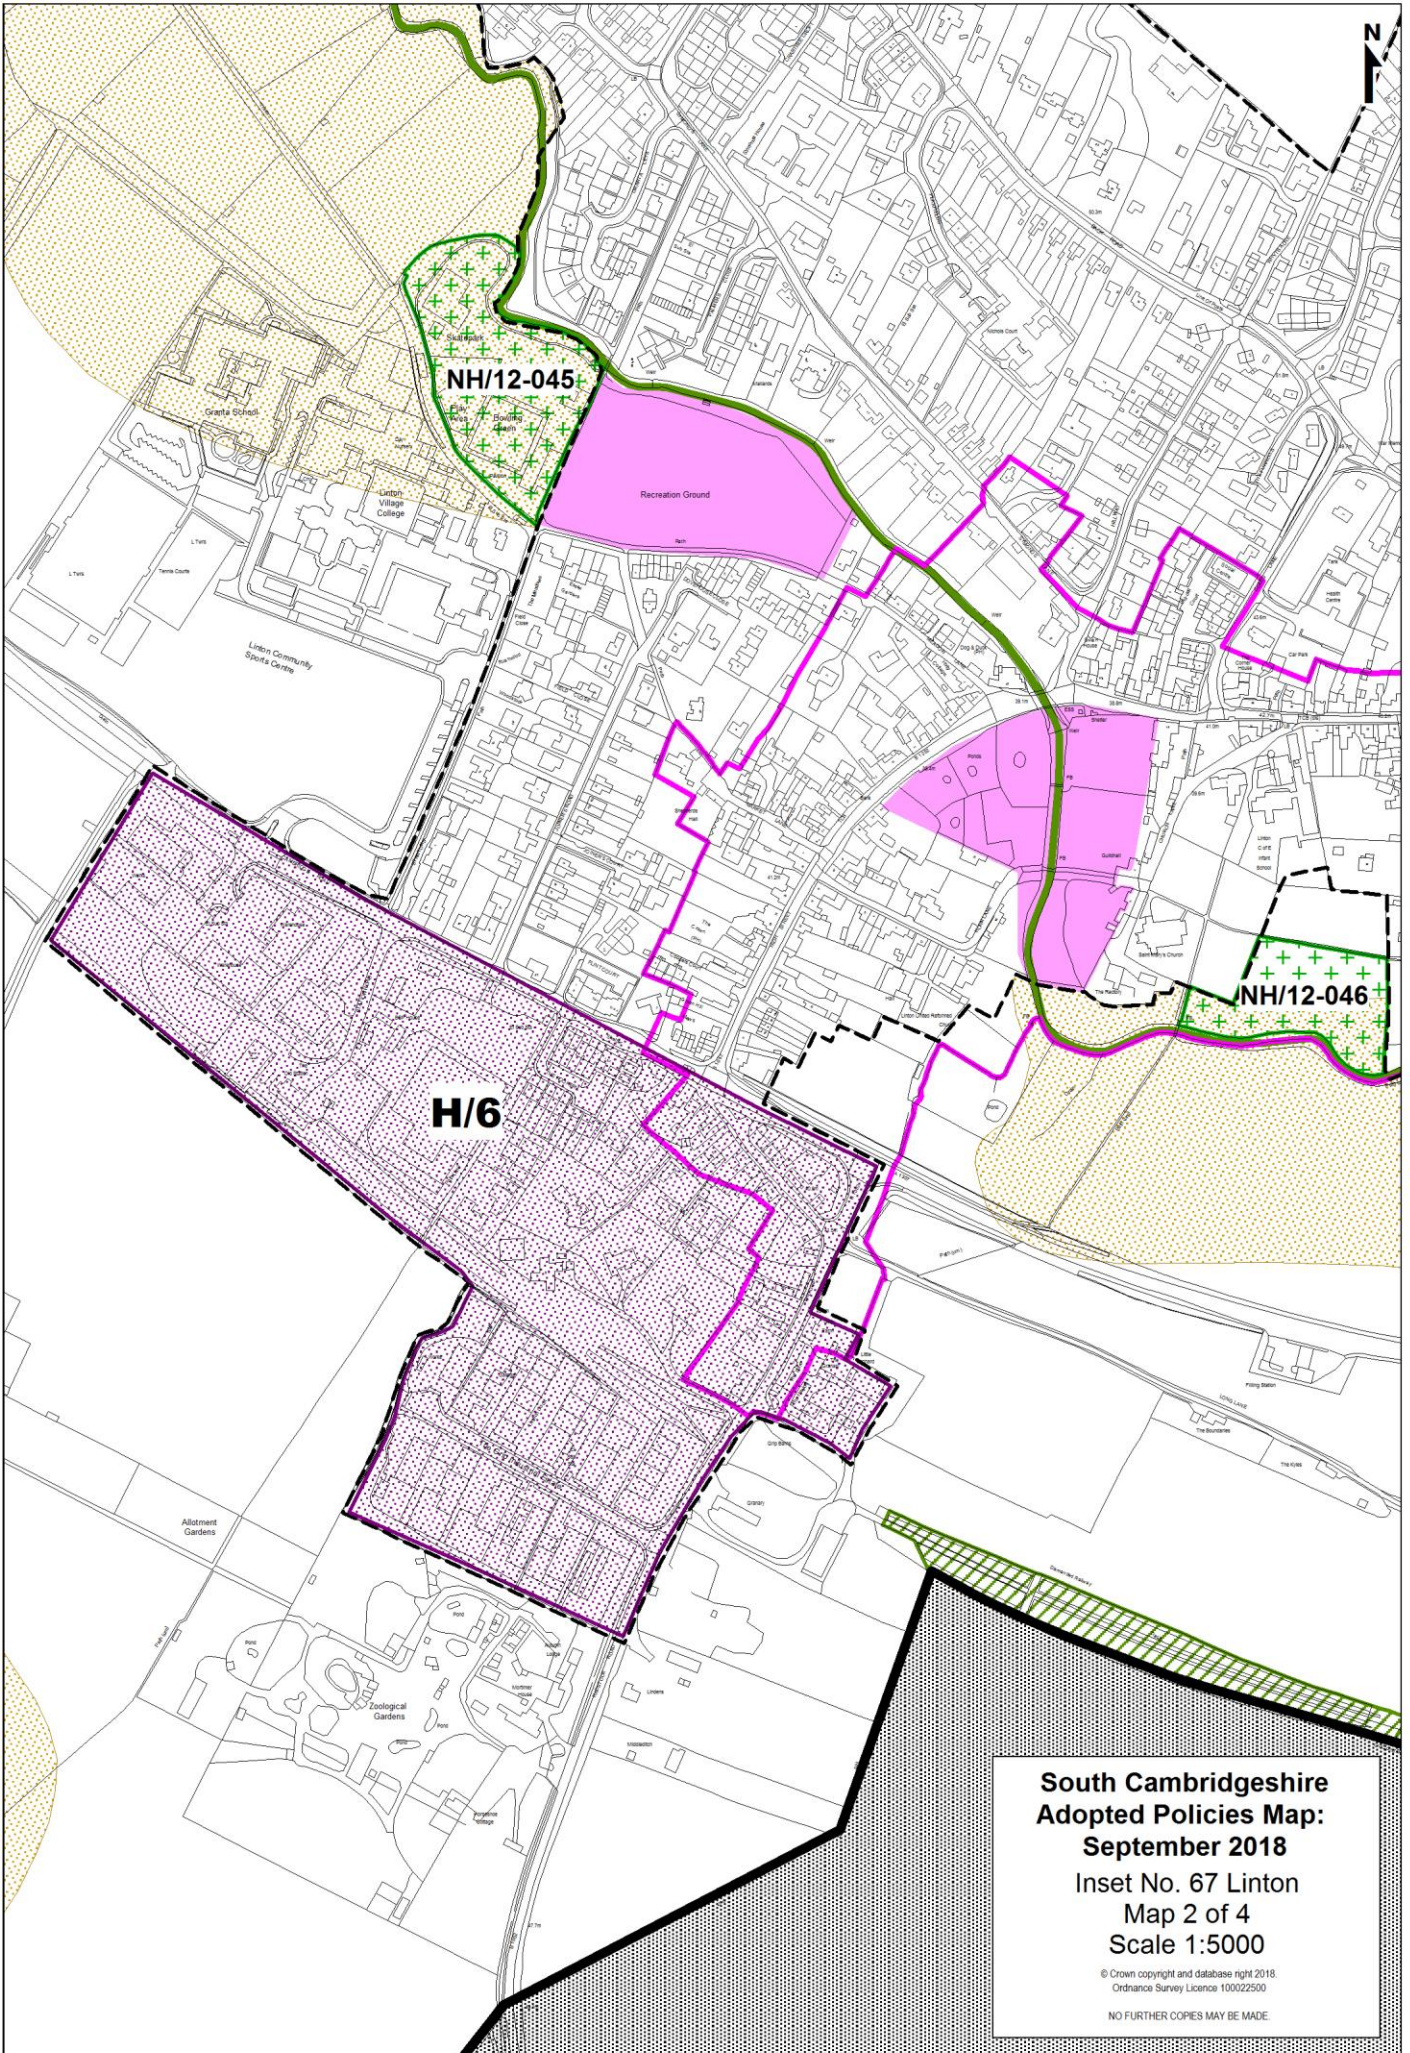

**South Cambridgeshire
Adopted Policies Map:
September 2018**
Inset No. 67 Linton
Map 2 of 4
Scale 1:5000

NO FURTHER COPIES MAY BE MADE