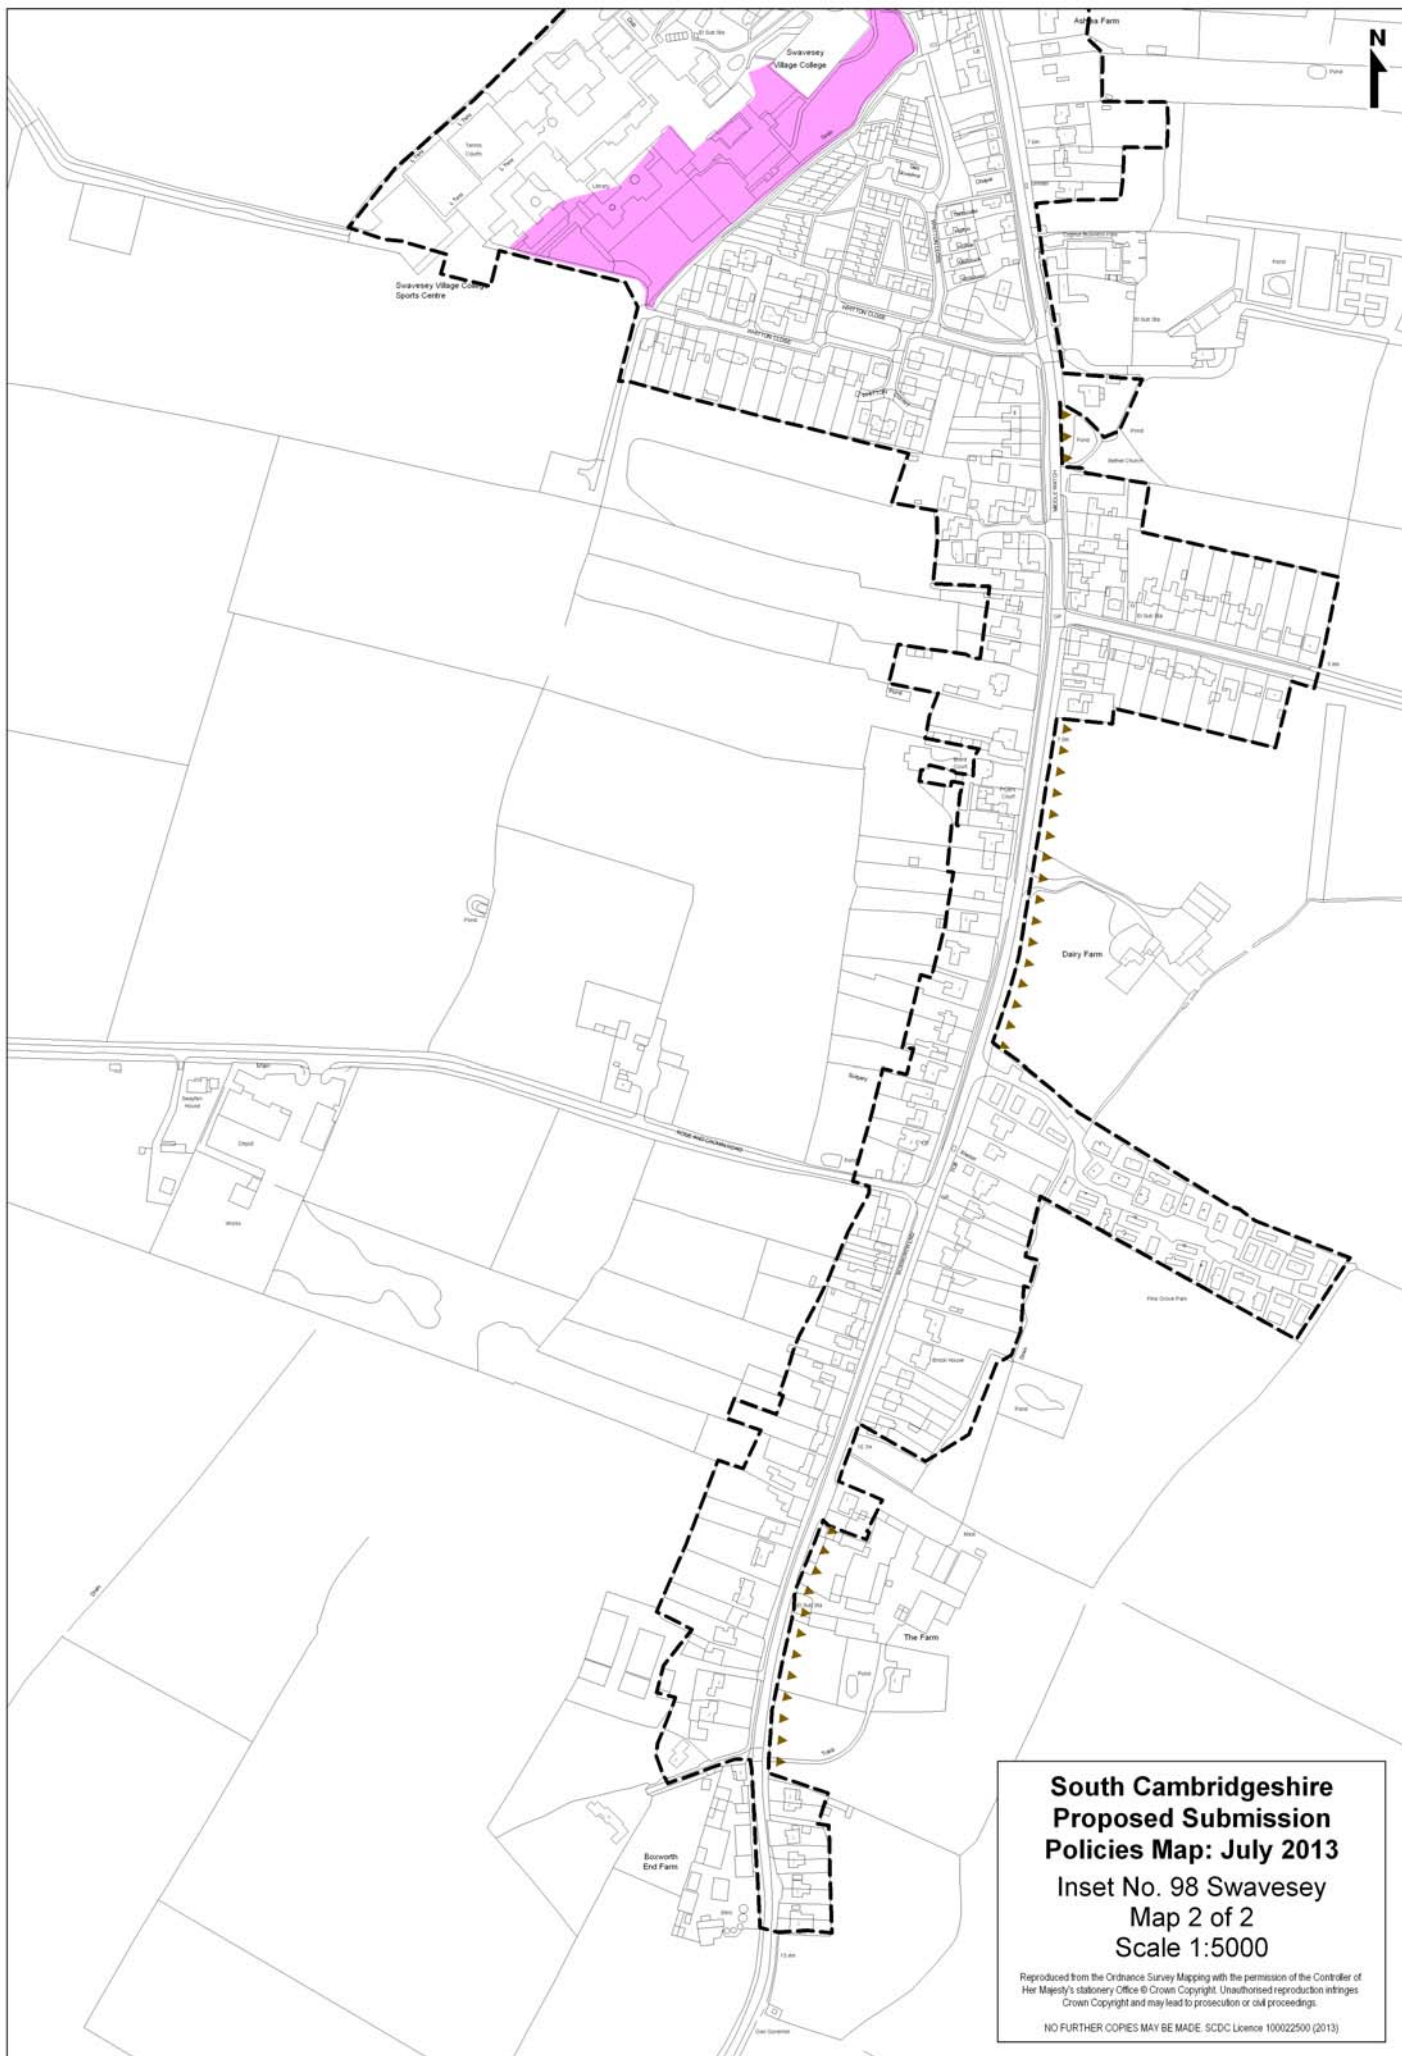

**South Cambridgeshire
Proposed Submission
Policies Map: July 2013**
Inset No. 98 Swavesey
Map 2 of 2
Scale 1:5000

NO FURTHER COPIES MAY BE MADE. SCDC Licence 100022500 (2013)