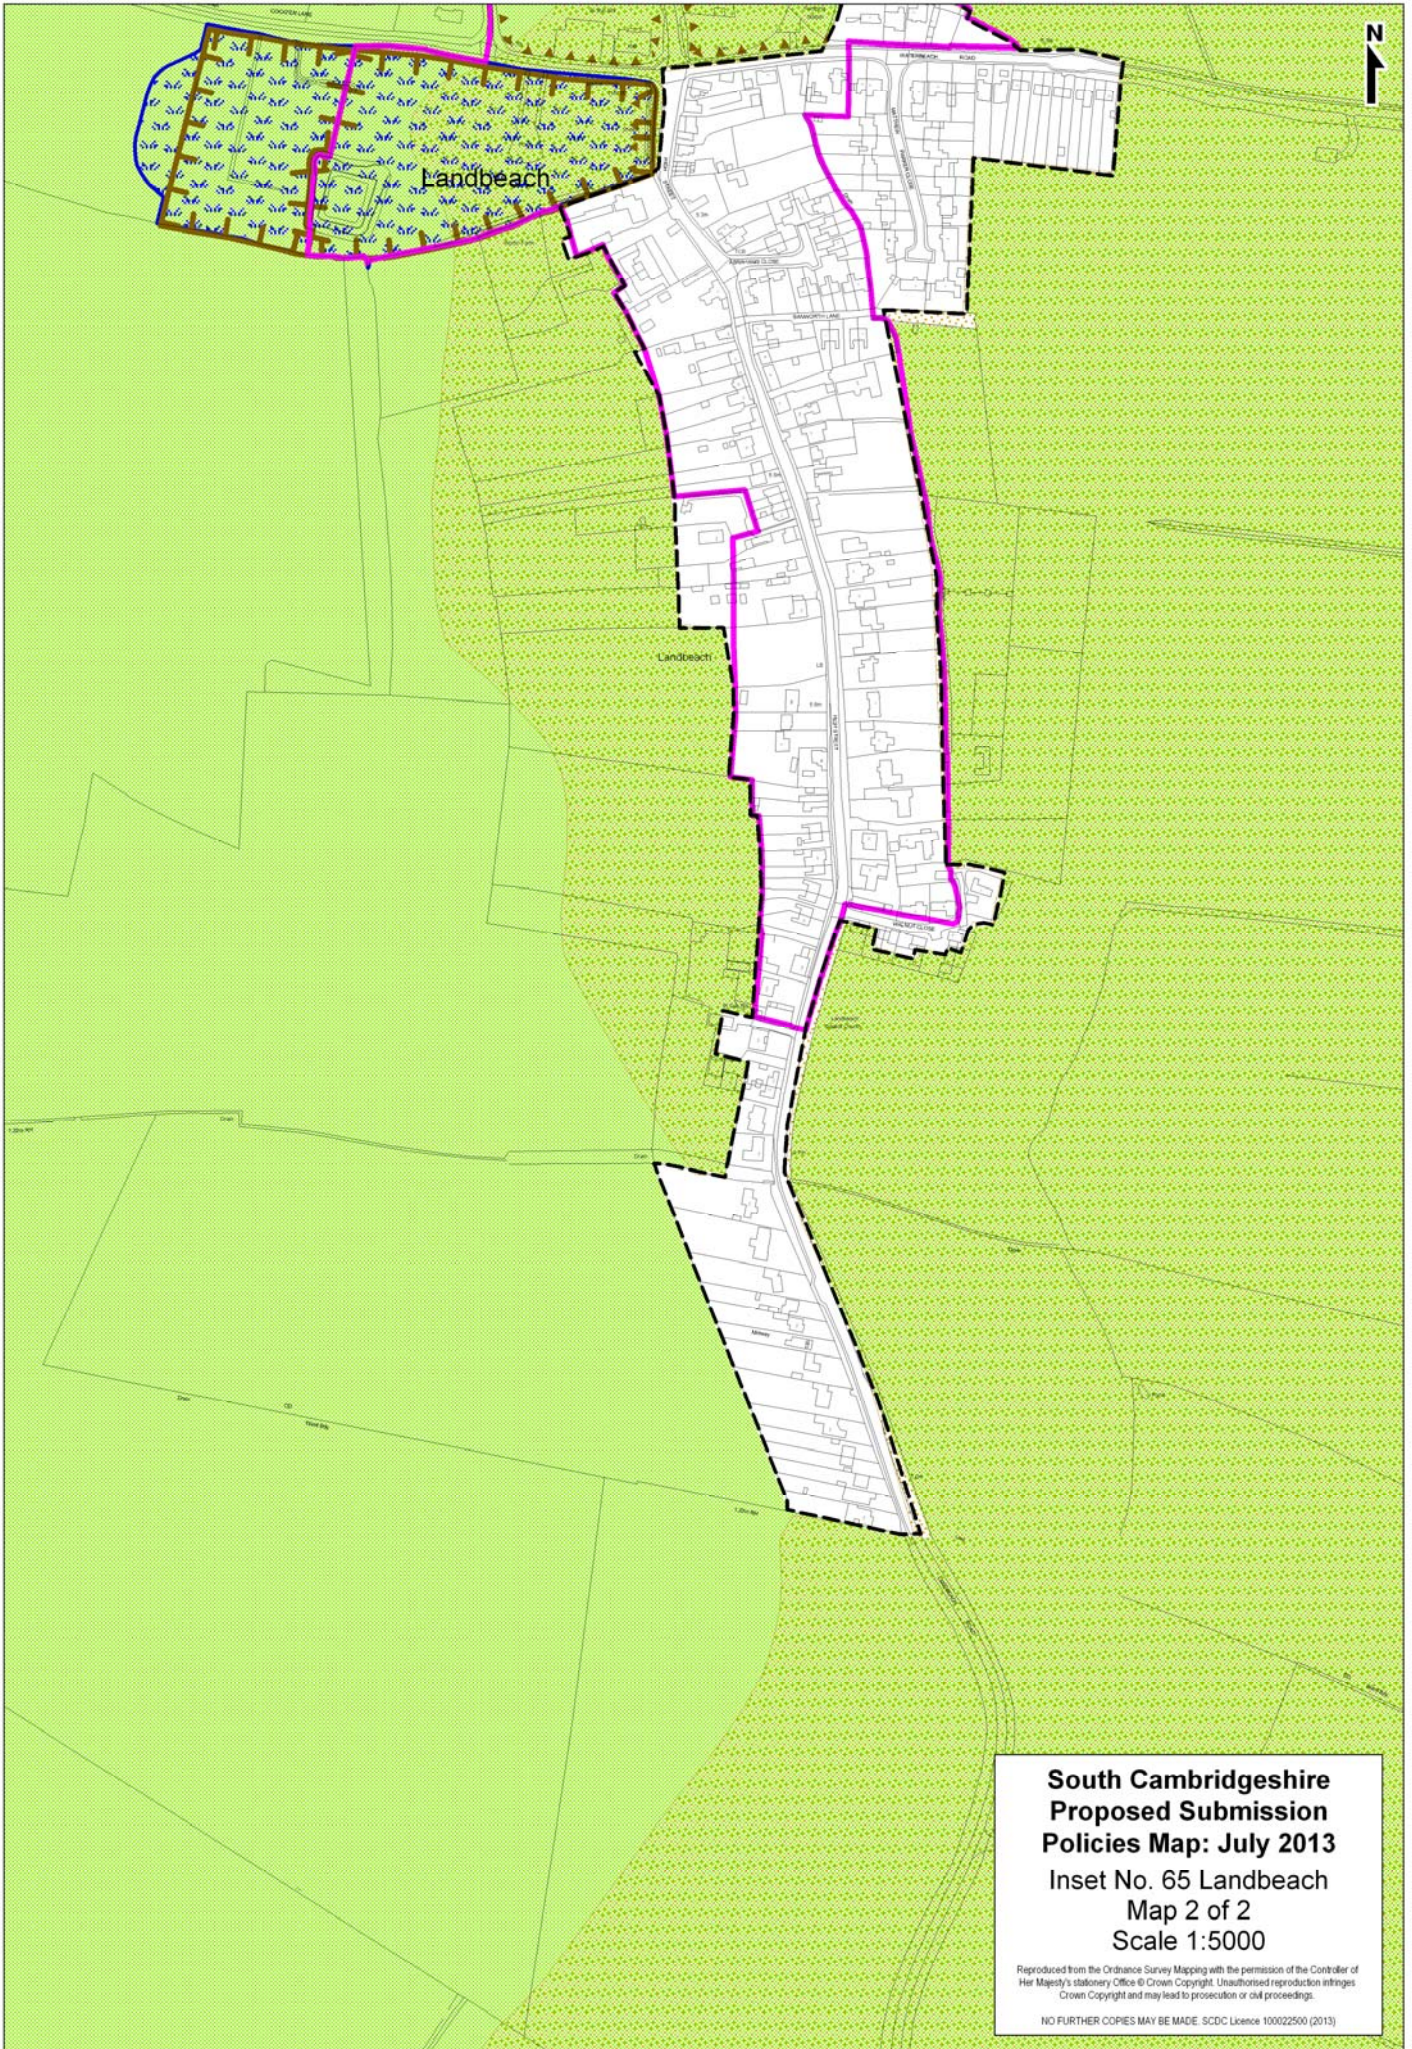

Landbeach

Landbeach

**South Cambridgeshire
Proposed Submission
Policies Map: July 2013**
Inset No. 65 Landbeach
Map 2 of 2
Scale 1:5000