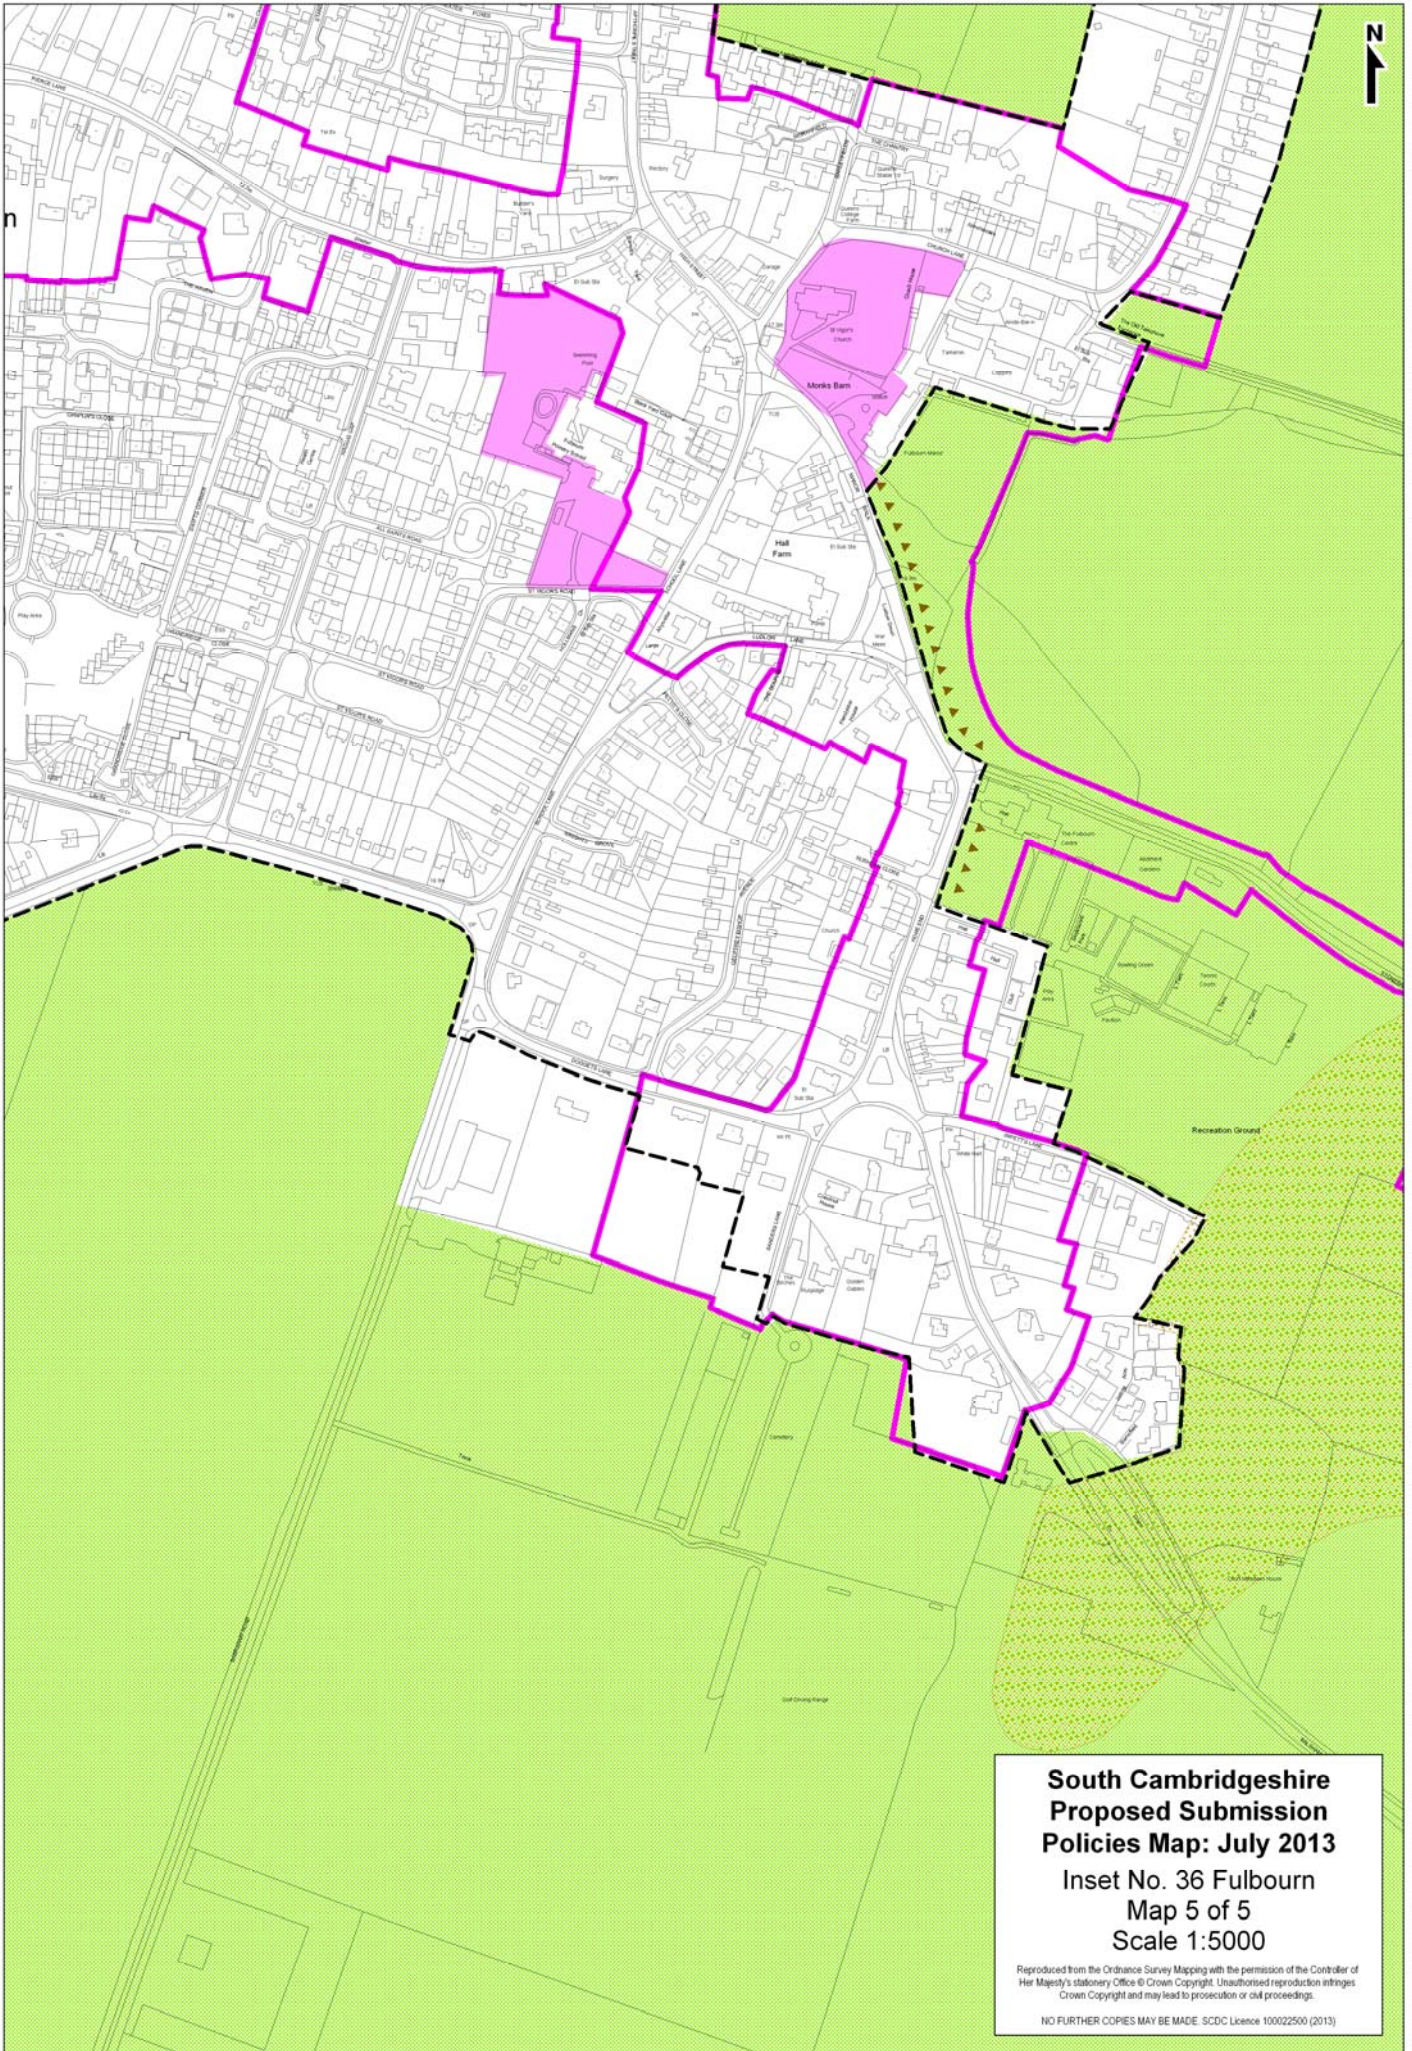

**South Cambridgeshire
Proposed Submission
Policies Map: July 2013**
Inset No. 36 Fulbourn
Map 5 of 5
Scale 1:5000

NO FURTHER COPIES MAY BE MADE. SCDC Licence 100022500 (2013)