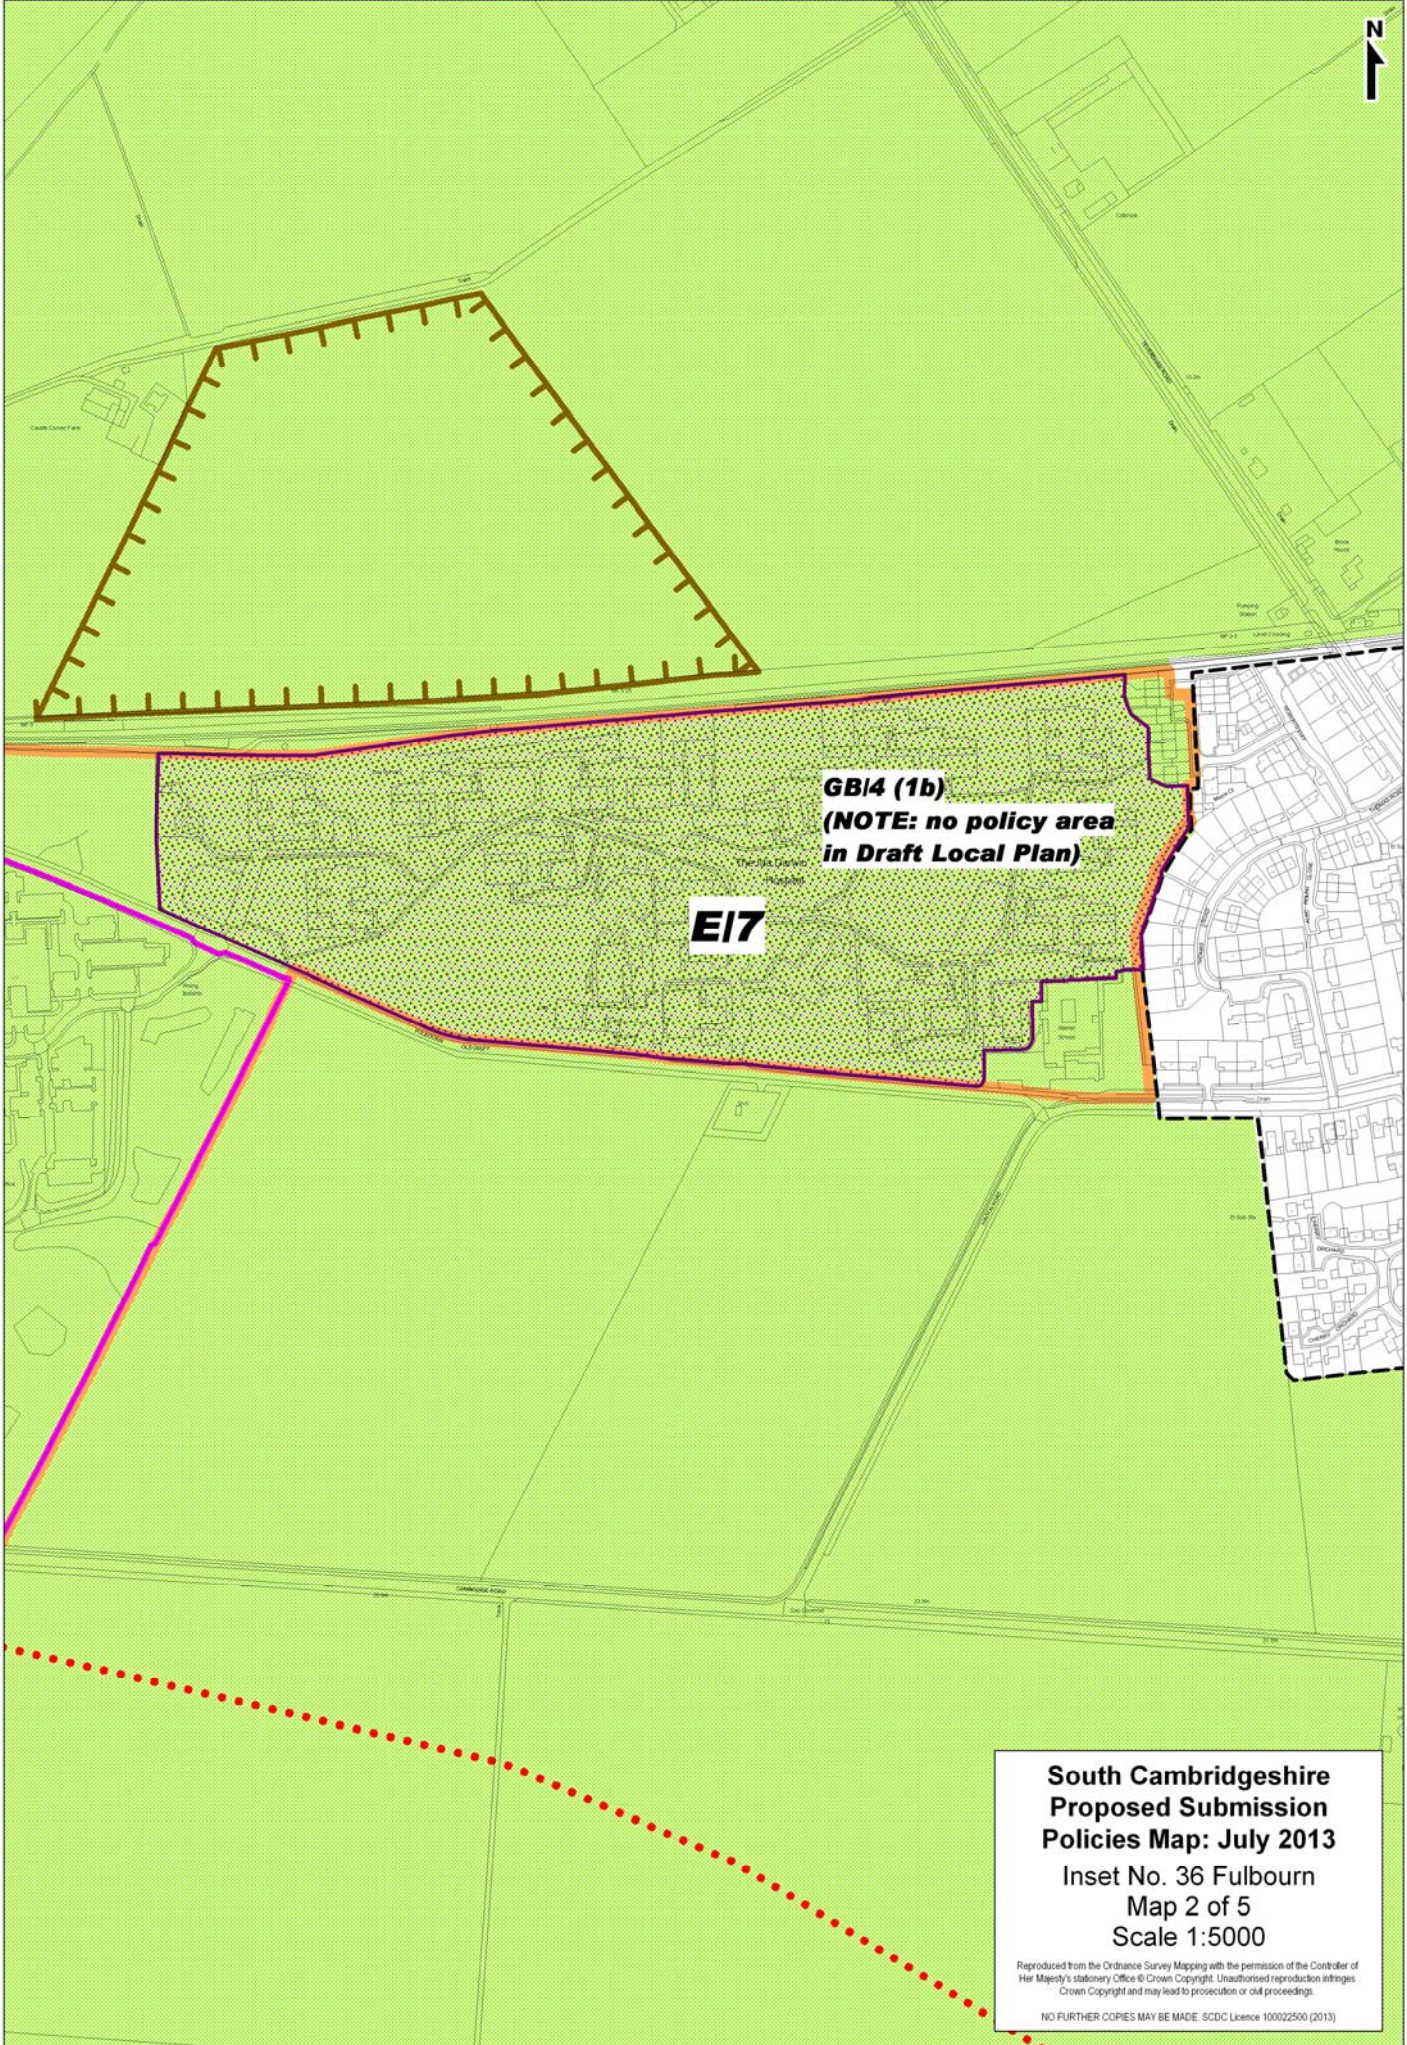

GB14 (1b)
**(NOTE: no policy area
in Draft Local Plan)**

E17

**South Cambridgeshire
Proposed Submission
Policies Map: July 2013**
Inset No. 36 Fulbourn
Map 2 of 5
Scale 1:5000

NO FURTHER COPIES MAY BE MADE. SCDC Licence 100022500 (2013)