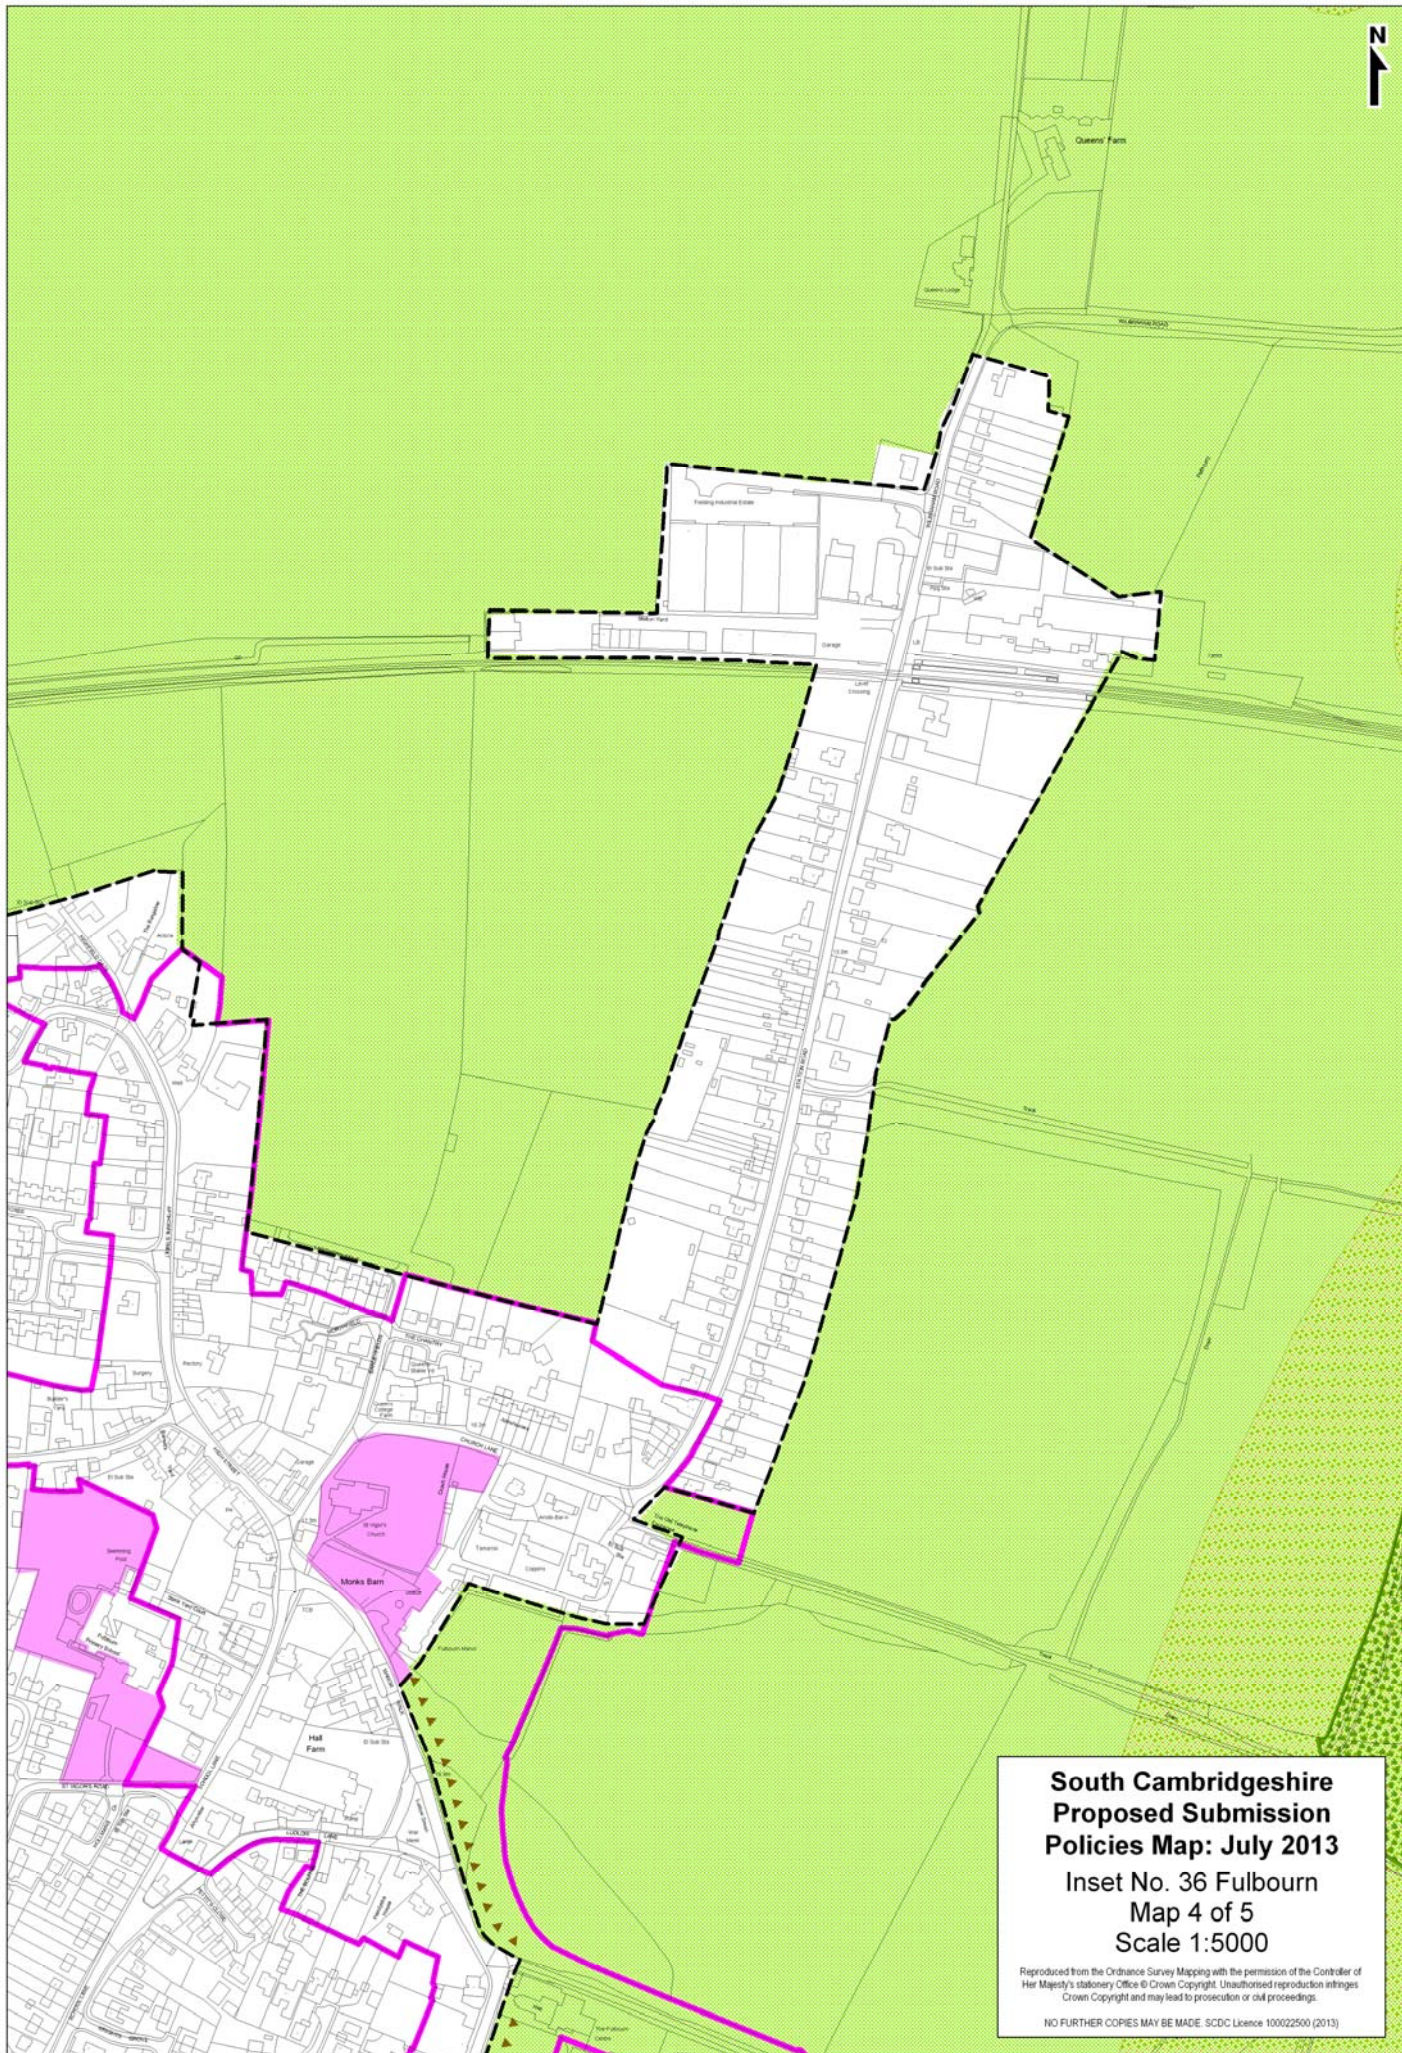

**South Cambridgeshire
Proposed Submission
Policies Map: July 2013**
Inset No. 36 Fulbourn
Map 4 of 5
Scale 1:5000