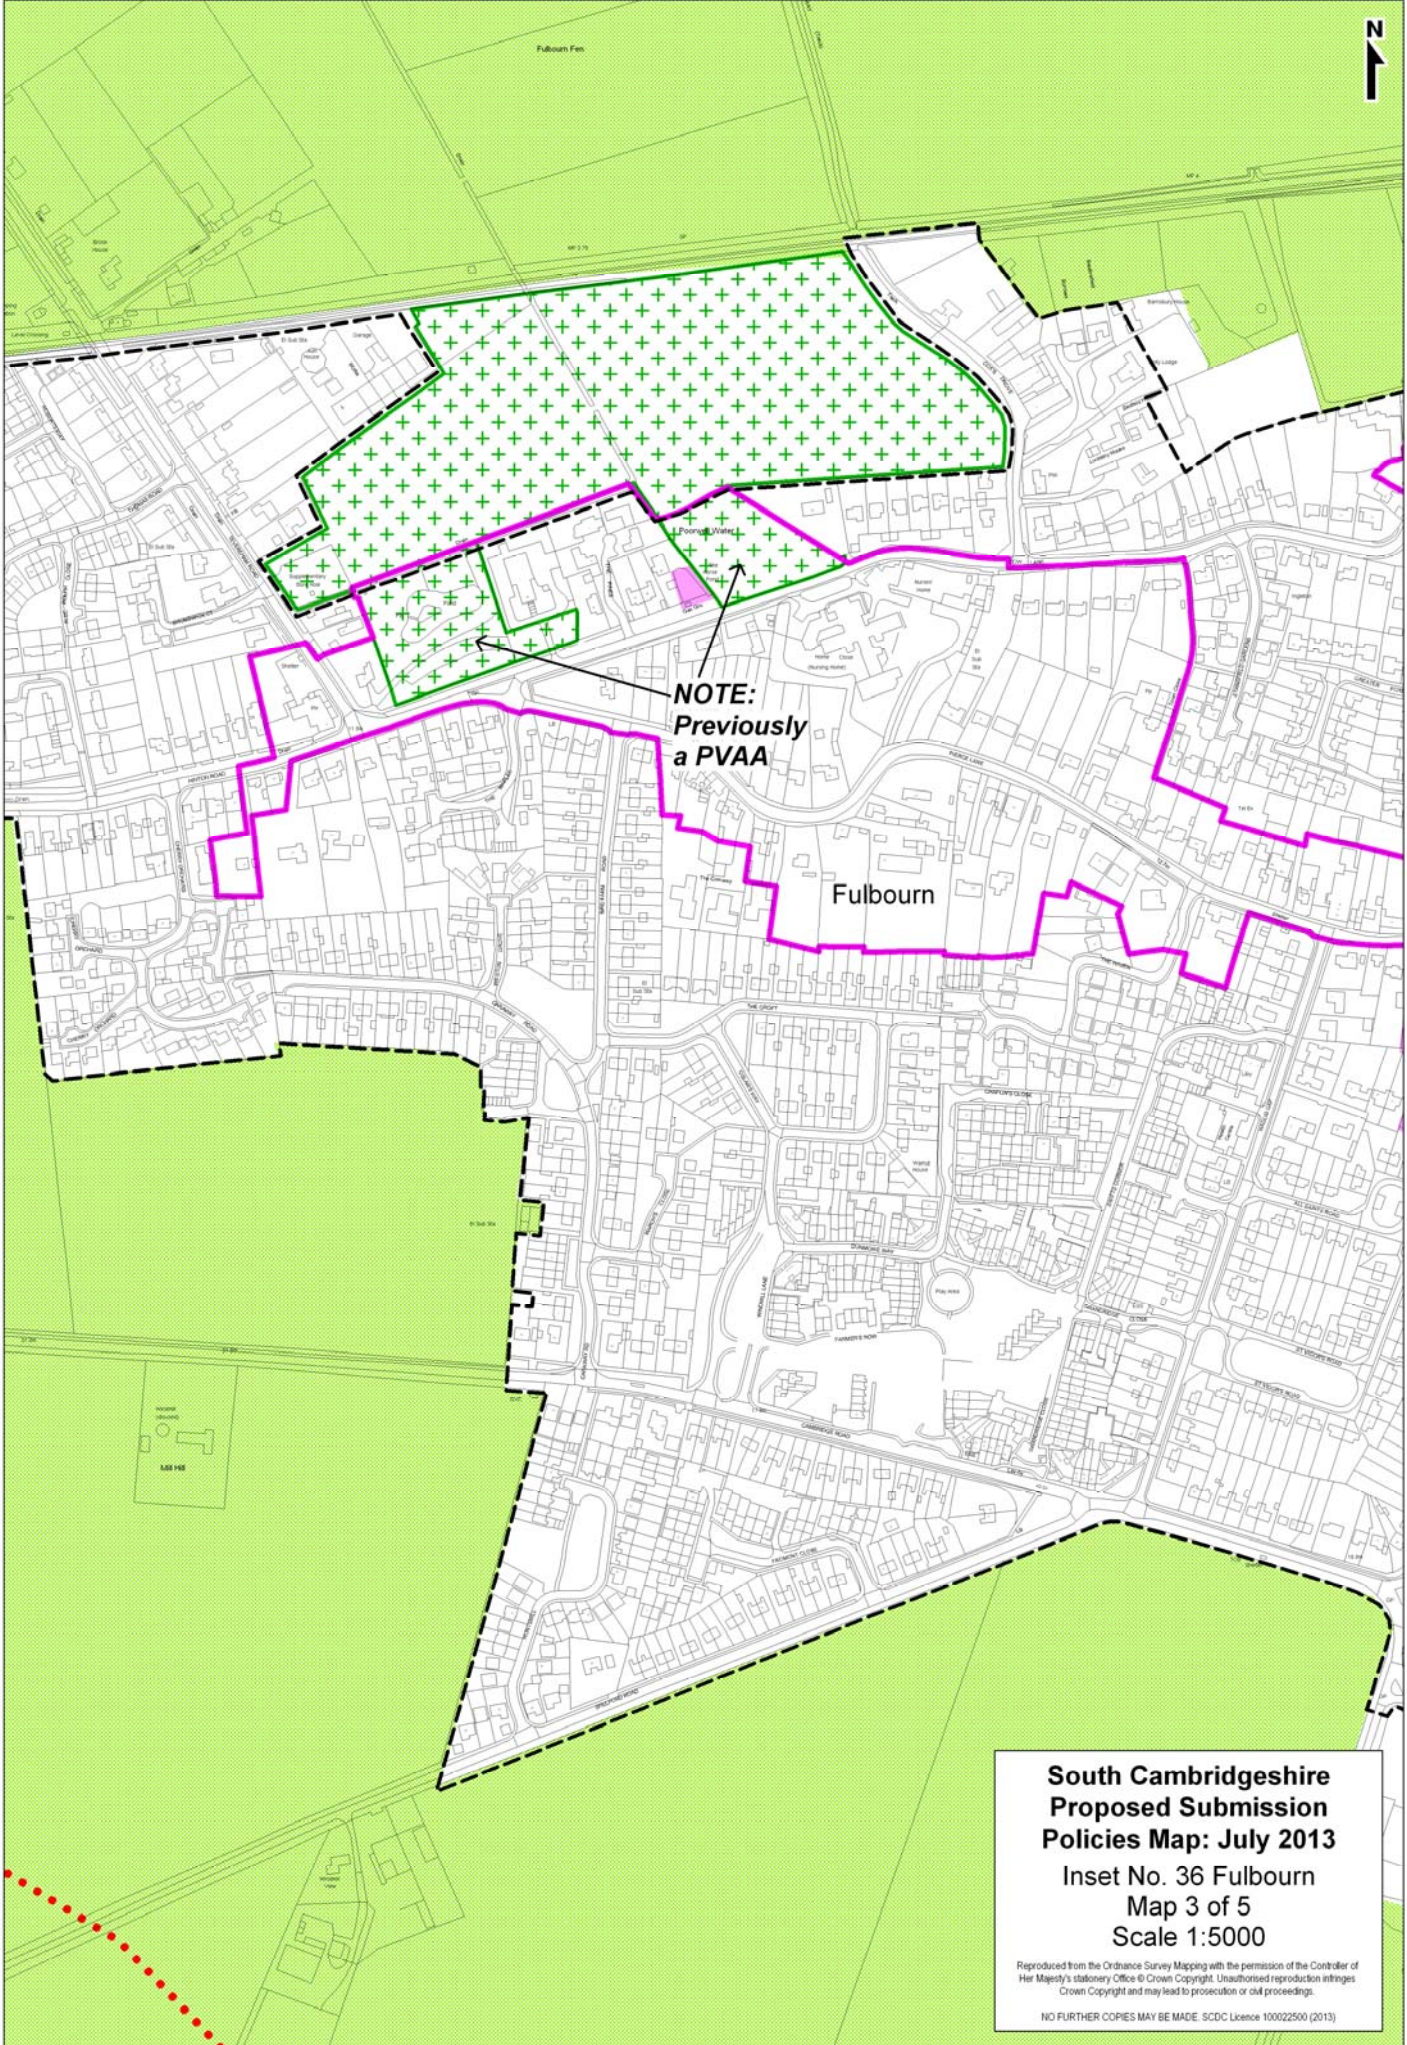

NOTE:
Previously
a PVAA

Fulbourn

**South Cambridgeshire
Proposed Submission
Policies Map: July 2013**
Inset No. 36 Fulbourn
Map 3 of 5
Scale 1:5000

NO FURTHER COPIES MAY BE MADE. SCDC Licence 100022500 (2013)