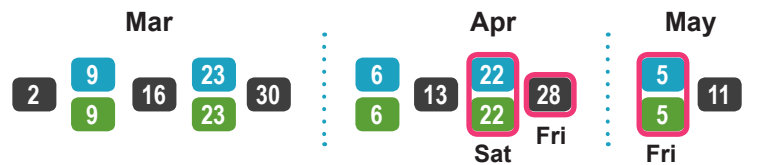

## New Collection dates

Bins must be out by 6am at the latest on your collection day

Green bin
  Black bin
  Blue bin
  Later collection day

**Monday A** - Balsham, Carlton, Cherry Hinton, Fulbourn, Great Wilbraham, Horseheath, Little Wilbraham, Six Mile Bottom, Stow-cum-Quy, Teversham, West Wickham, West Wrating, Weston Colville

**Tuesday B** - Barrington, Foxton, Melbourn, Meldreth, Shepreth

**Wednesday A** - Abington Pigotts, Barton, Bassingbourn, Grantchester, Guilden Morden, Harlton, Haslingfield, Litlington, Orwell, Shingay-Cum-Wendy, Steeple Morden, Whaddon, Wimpole

**Wednesday B** - Arrington, Caldecote, Comberton, Coton, Croydon, Gamlingay, Great Eversden, Hardwick, Hatley, Kingston, Little Eversden, Little Gransden, Longstowe, Madingley, Tadlow, Toft

**Thursday A** - Bourn, Boxworth, Cambourne, Caxton, Childerley, Conington, Croxton, Elsworth, Eltisley, Graveley, Knapwell, Papworth Everard, Papworth St Agnes