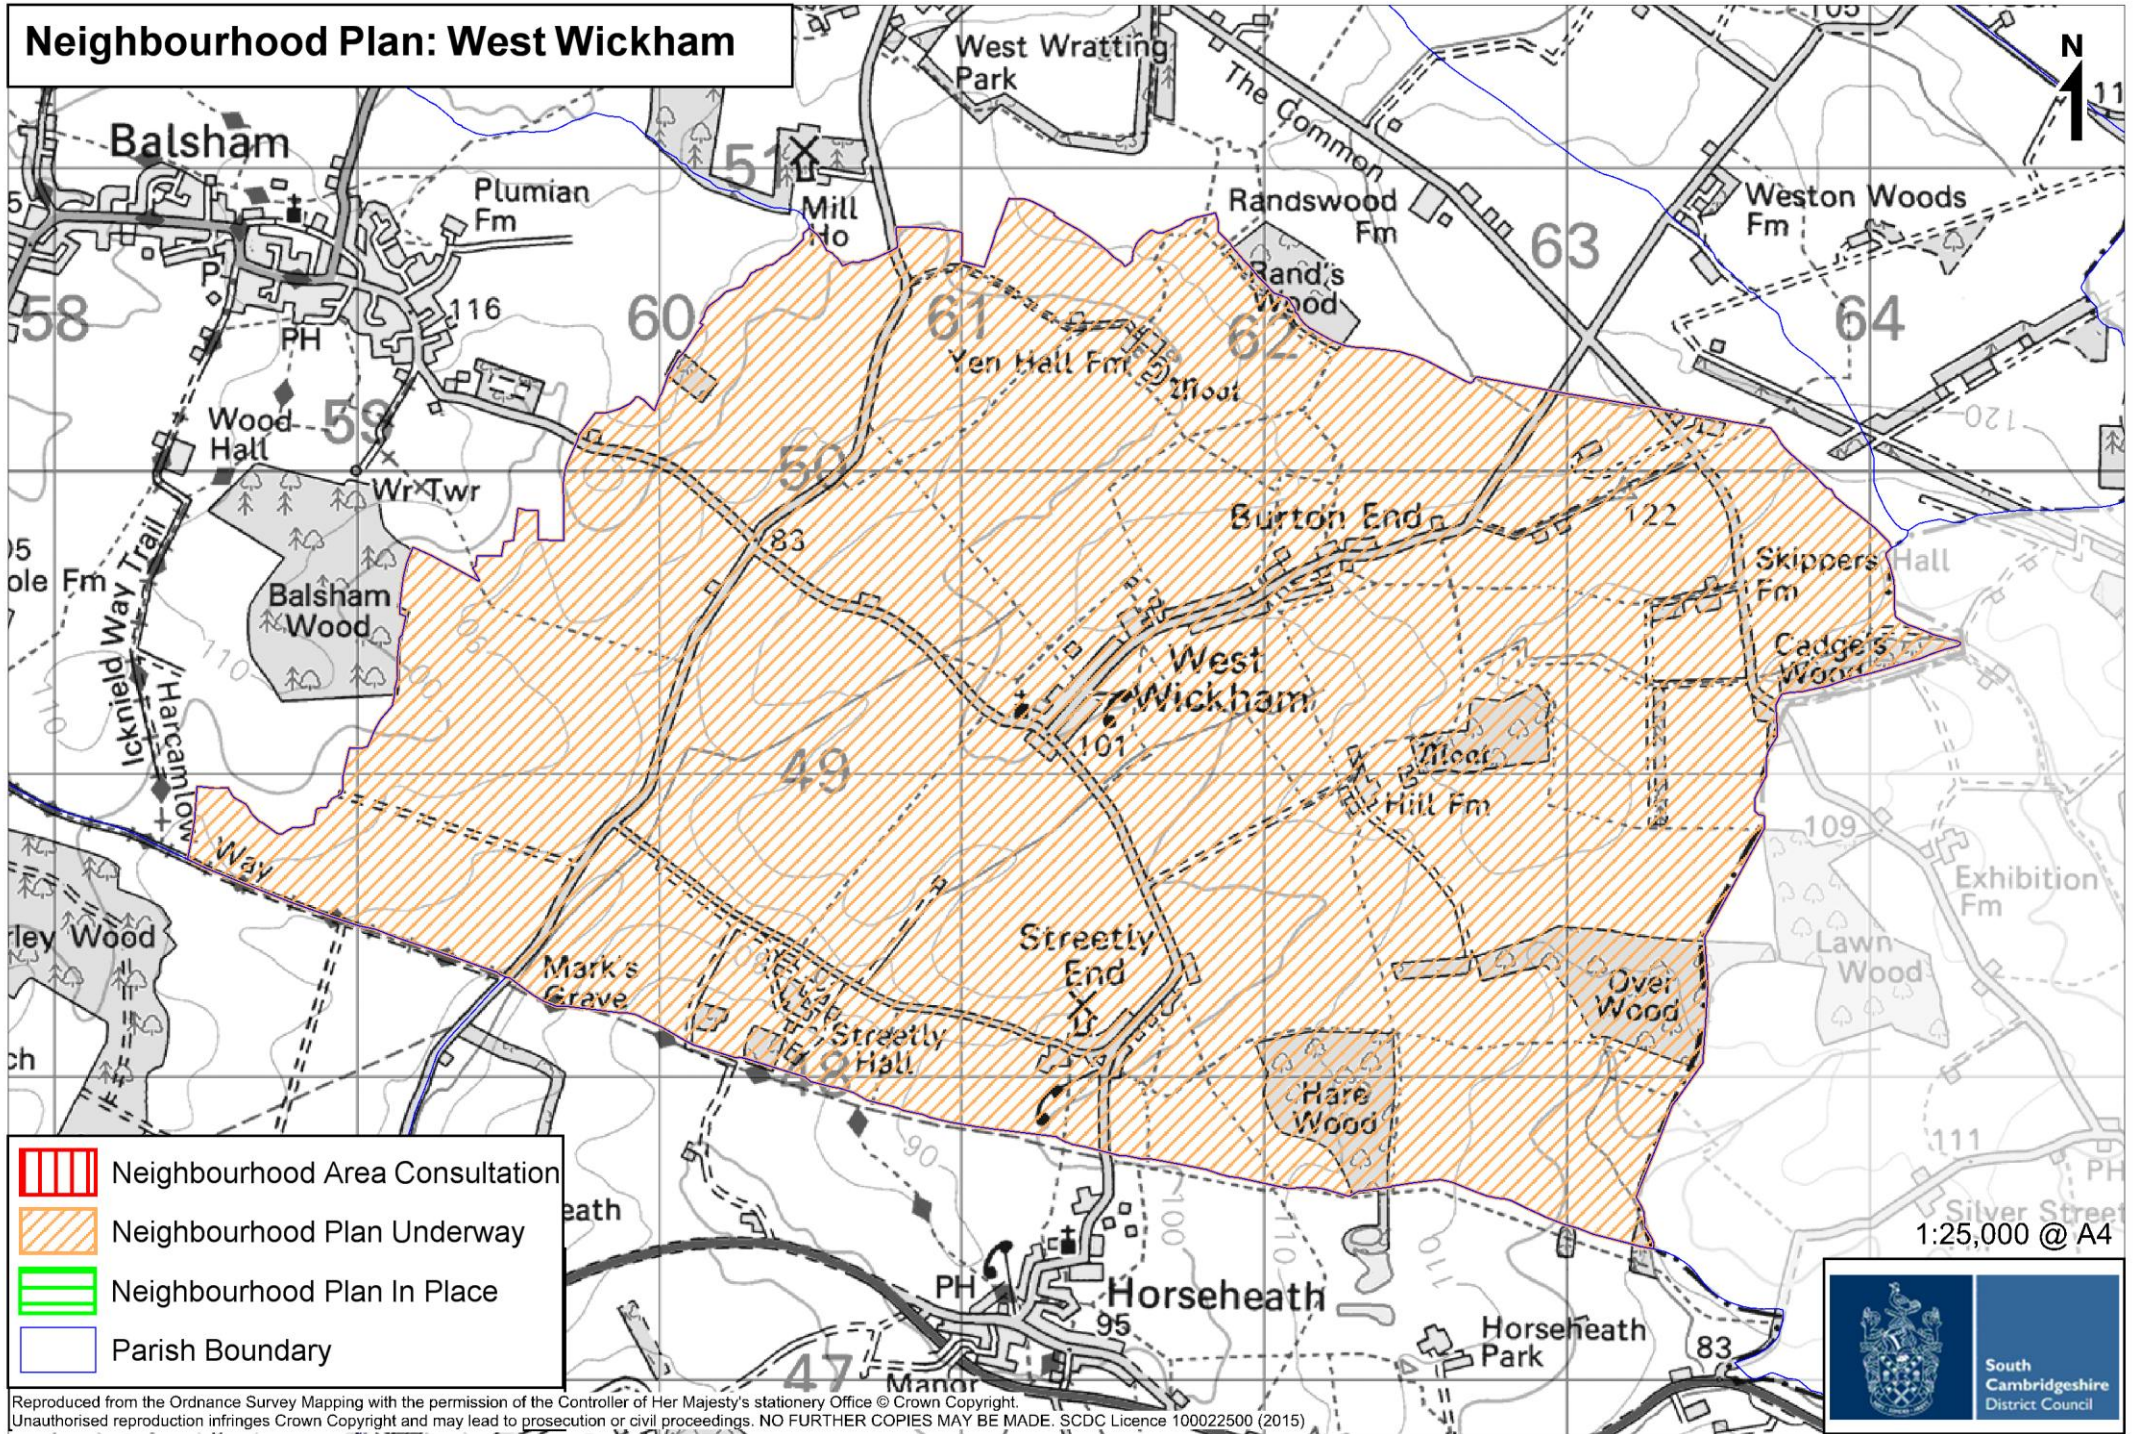

# Neighbourhood Plan: West Wickham

-  Neighbourhood Area Consultation
-  Neighbourhood Plan Underway
-  Neighbourhood Plan In Place
-  Parish Boundary

1:25,000 @ A4

Reproduced from the Ordnance Survey Mapping with the permission of the Controller of Her Majesty's stationery Office © Crown Copyright. Unauthorised reproduction infringes Crown Copyright and may lead to prosecution or civil proceedings. NO FURTHER COPIES MAY BE MADE. SCDC Licence 100022500 (2015)