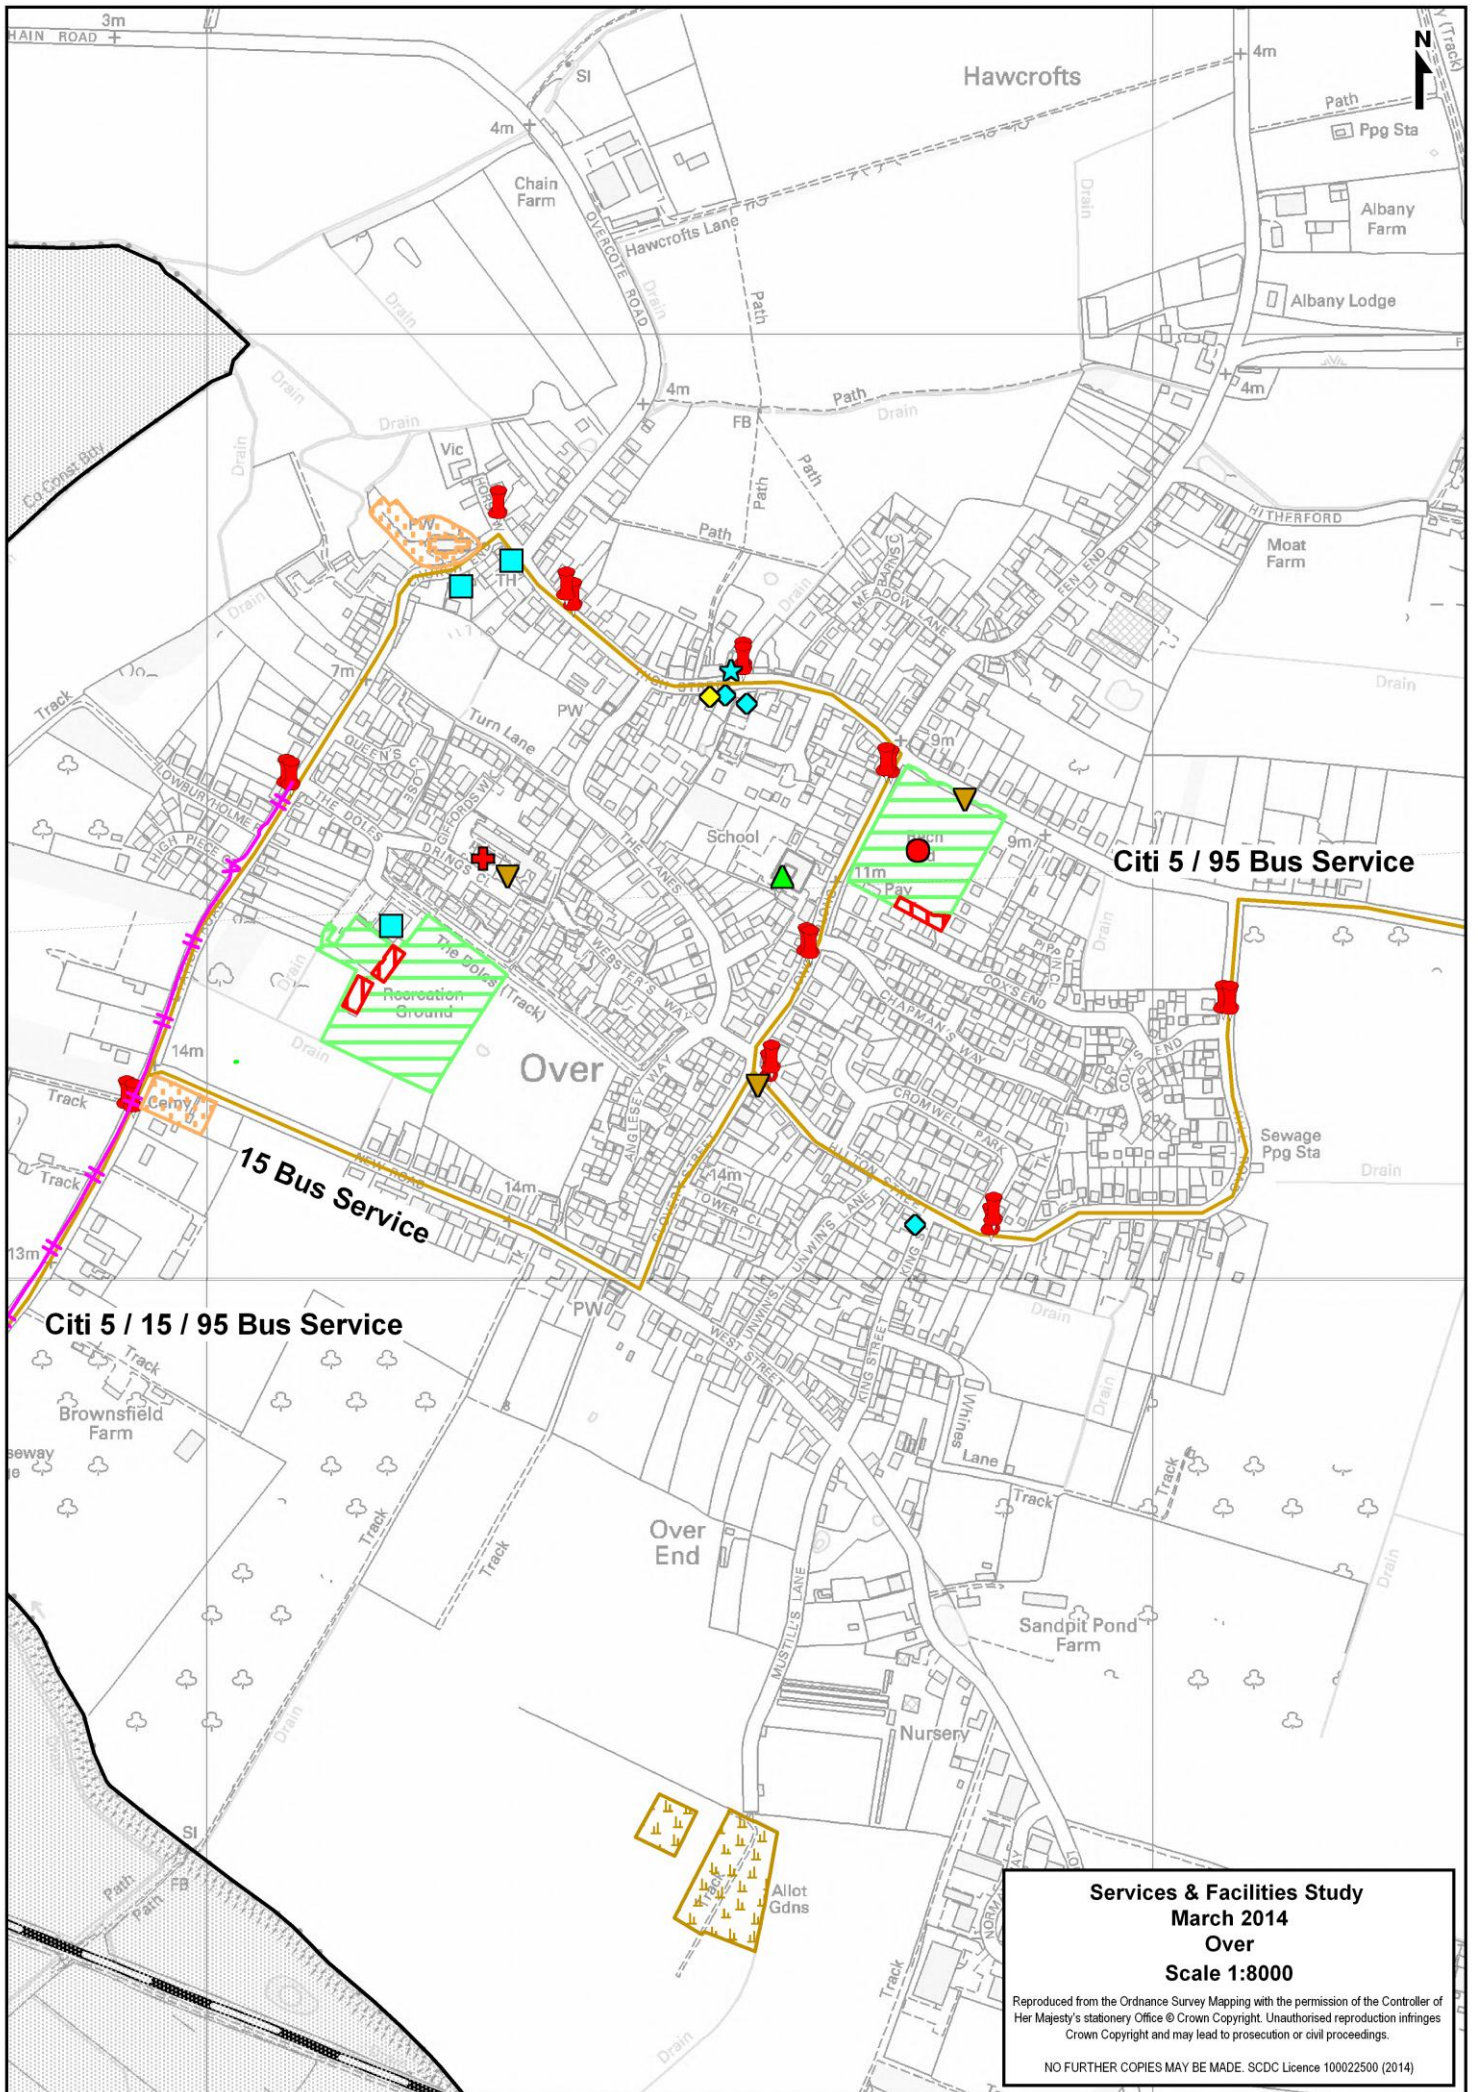

Services & Facilities Study
March 2014
Over
Scale 1:8000

Reproduced from the Ordnance Survey Mapping with the permission of the Controller of Her Majesty's Stationery Office © Crown Copyright. Unauthorised reproduction infringes Crown Copyright and may lead to prosecution or civil proceedings.

NO FURTHER COPIES MAY BE MADE. SDCD Licence 100022500 (2014)