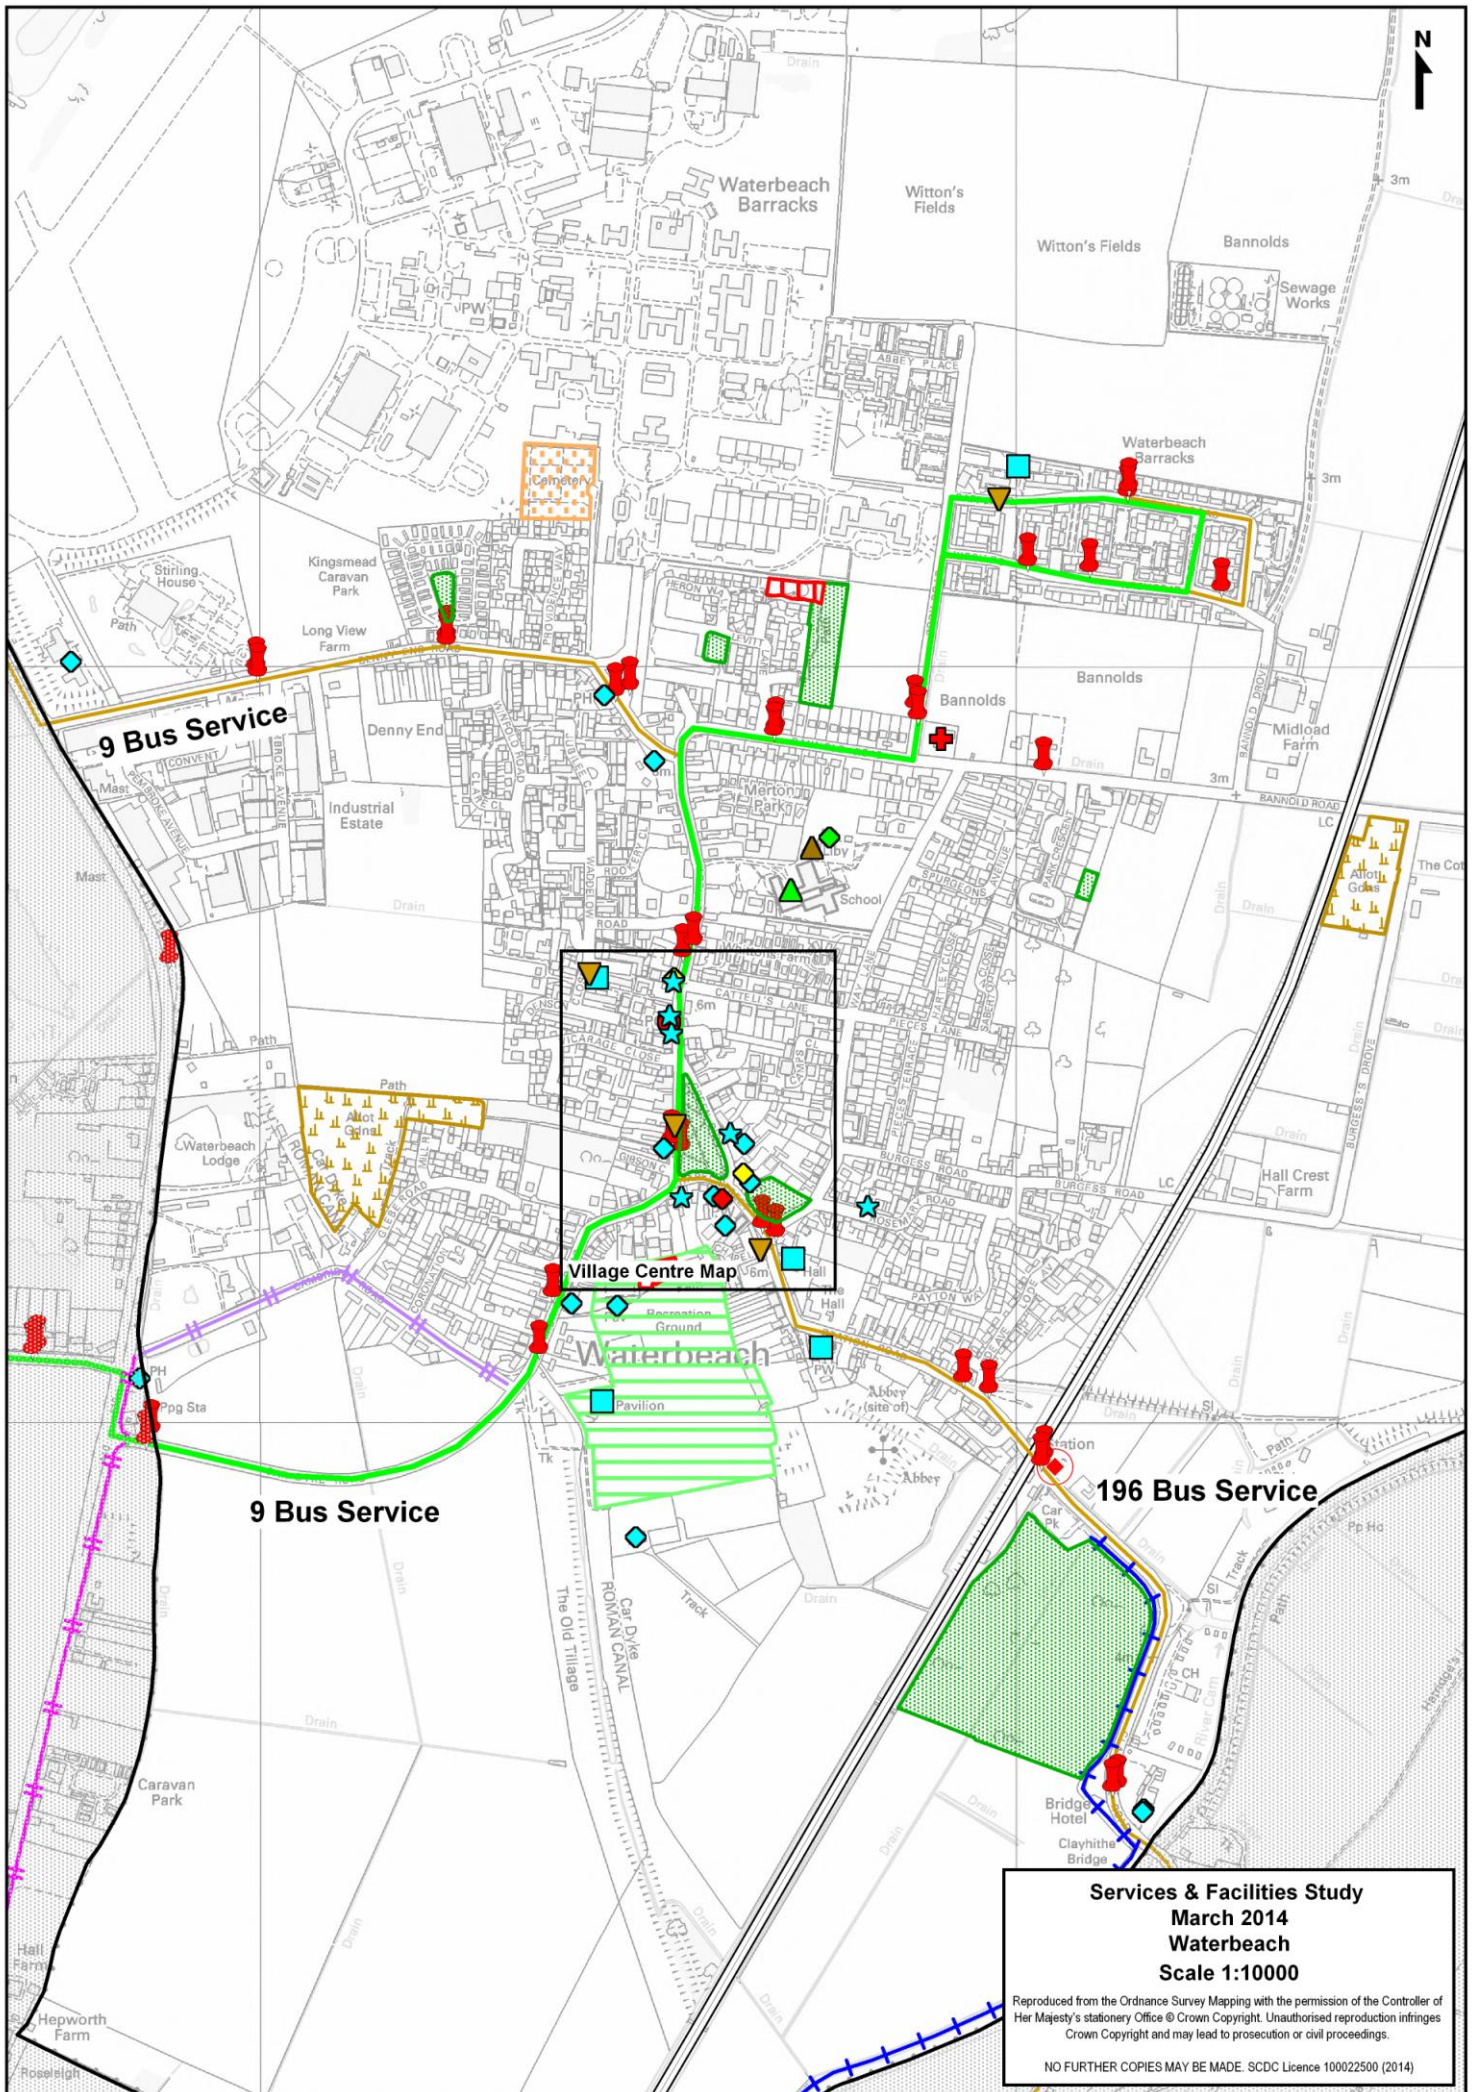

Services & Facilities Study
March 2014
Waterbeach
Scale 1:10000

Reproduced from the Ordnance Survey Mapping with the permission of the Controller of Her Majesty's Stationery Office © Crown Copyright. Unauthorised reproduction infringes Crown Copyright and may lead to prosecution or civil proceedings.

NO FURTHER COPIES MAY BE MADE. SDCD Licence 100022500 (2014)