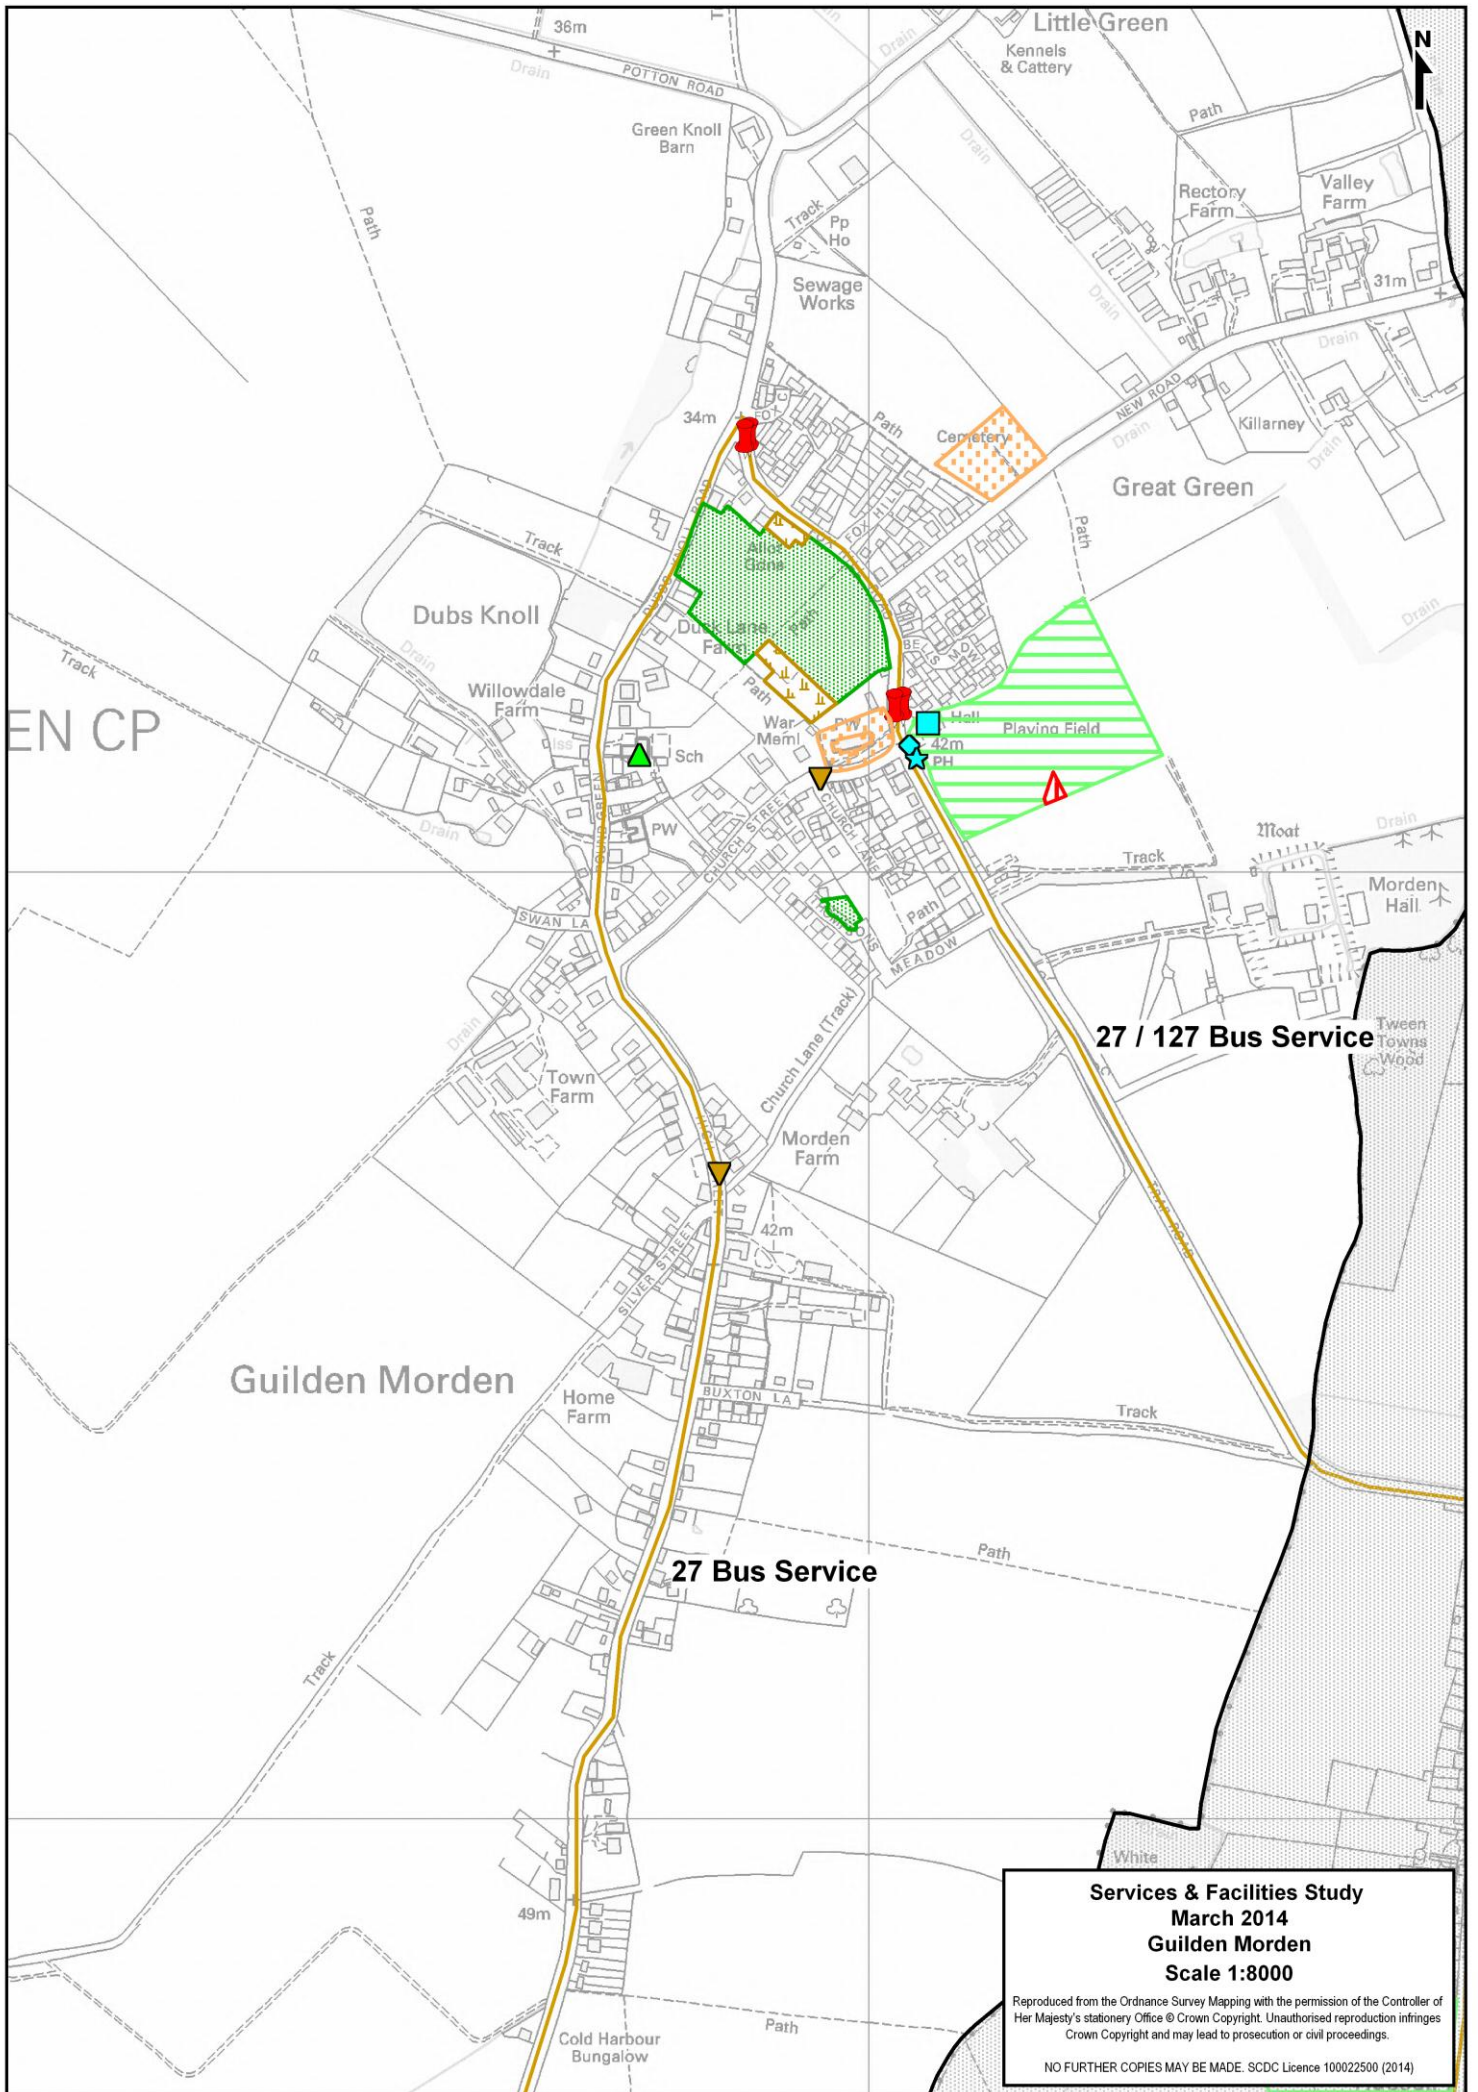

27 / 127 Bus Service

27 Bus Service

Services & Facilities Study
March 2014
Guilden Morden
Scale 1:8000
Reproduced from the Ordnance Survey Mapping with the permission of the Controller of Her Majesty's Stationery Office © Crown Copyright. Unauthorised reproduction infringes Crown Copyright and may lead to prosecution or civil proceedings.
NO FURTHER COPIES MAY BE MADE. SCDL Licence 100022500 (2014)