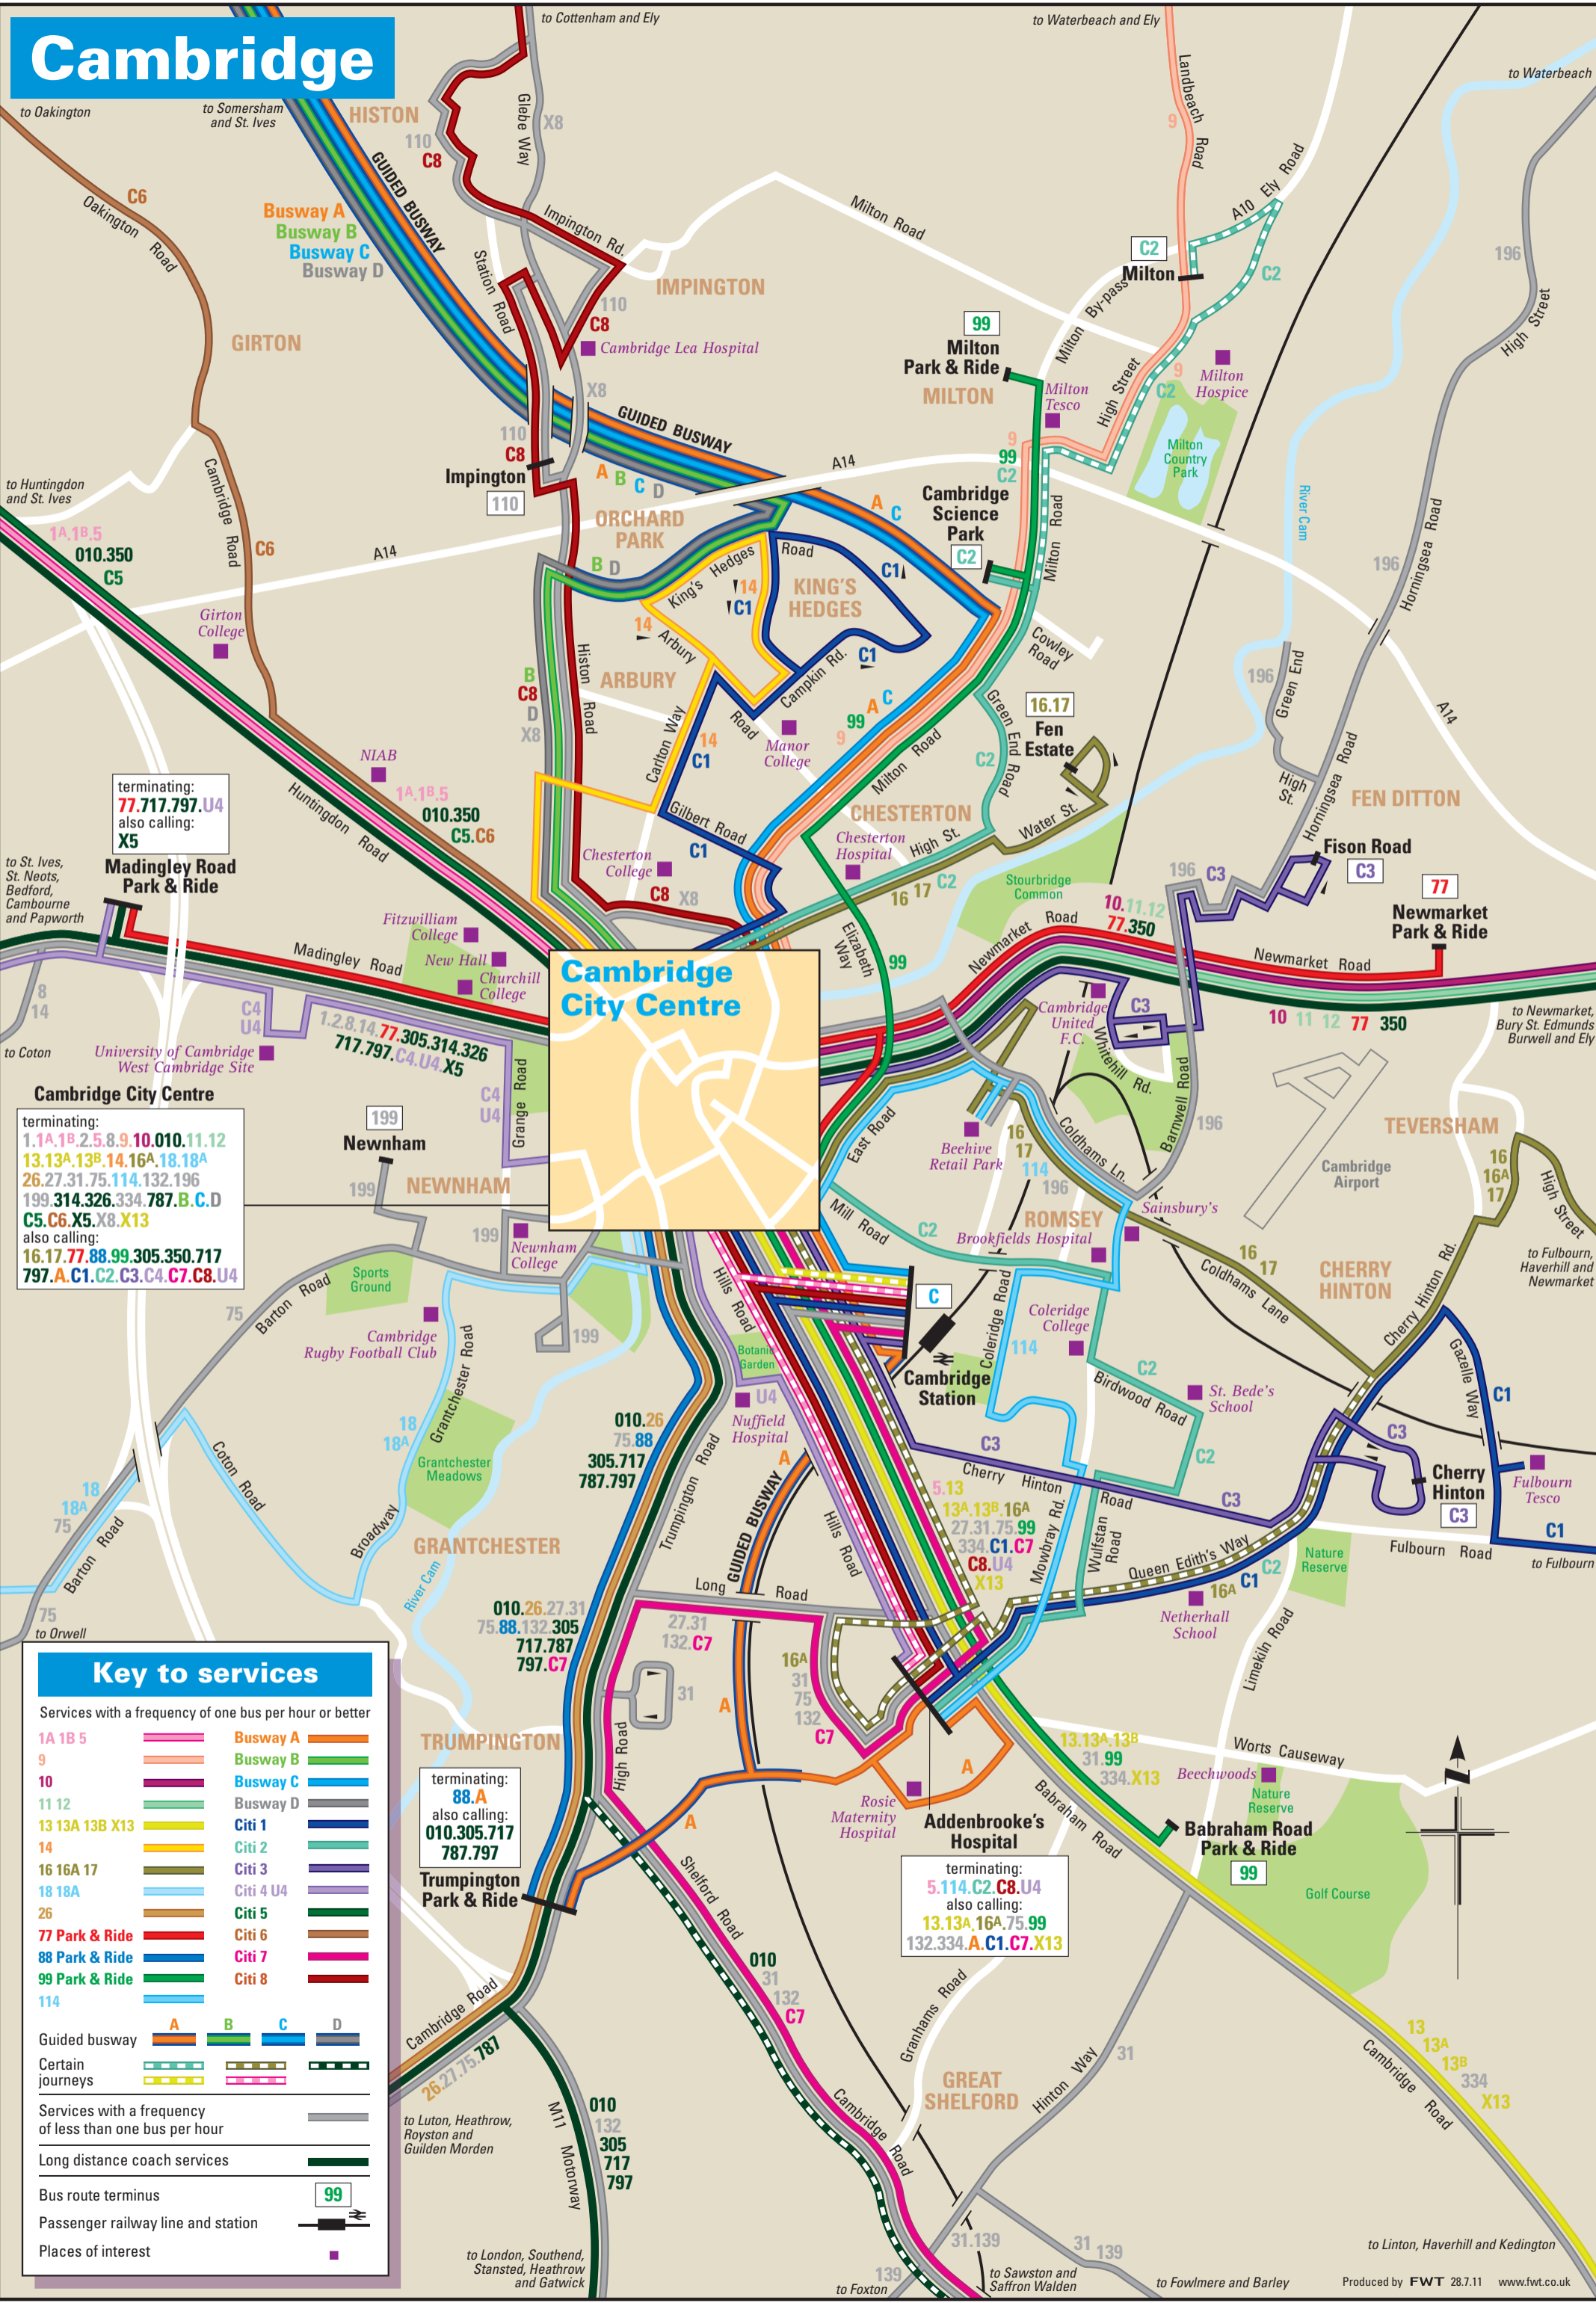

Cambridge

terminating:
77.717.797.U4
also calling:
X5

Madingley Road Park & Ride

terminating:
1.1A.1B.2.5.8.9.10.010.11.12
13.13A.13B.14.16A.18.18A
26.27.31.75.114.132.196
199.314.326.334.787.B.C.D
C5.C6.X5.X8.X13
also calling:
16.17.77.88.99.305.350.717
797.A.C1.C2.C3.C4.C7.C8.U4

Key to services

Services with a frequency of one bus per hour or better

1A 1B 5	Busway A
9	Busway B
10	Busway C
11 12	Busway D
13 13A 13B X13	Citi 1
14	Citi 2
16 16A 17	Citi 3
18 18A	Citi 4 U4
26	Citi 5
77 Park & Ride	Citi 6
88 Park & Ride	Citi 7
99 Park & Ride	Citi 8
114	

Guided busway: A B C D

Certain journeys: [dashed lines]

Services with a frequency of less than one bus per hour: [solid lines]

Long distance coach services: [thick solid lines]

Bus route terminus: 99

Passenger railway line and station: [railway symbol]

Places of interest: [purple square]

terminating:
88.A
also calling:
010.305.717
787.797

terminating:
5.114.C2.C8.U4
also calling:
13.13A.16A.75.99
132.334.A.C1.C7.X13