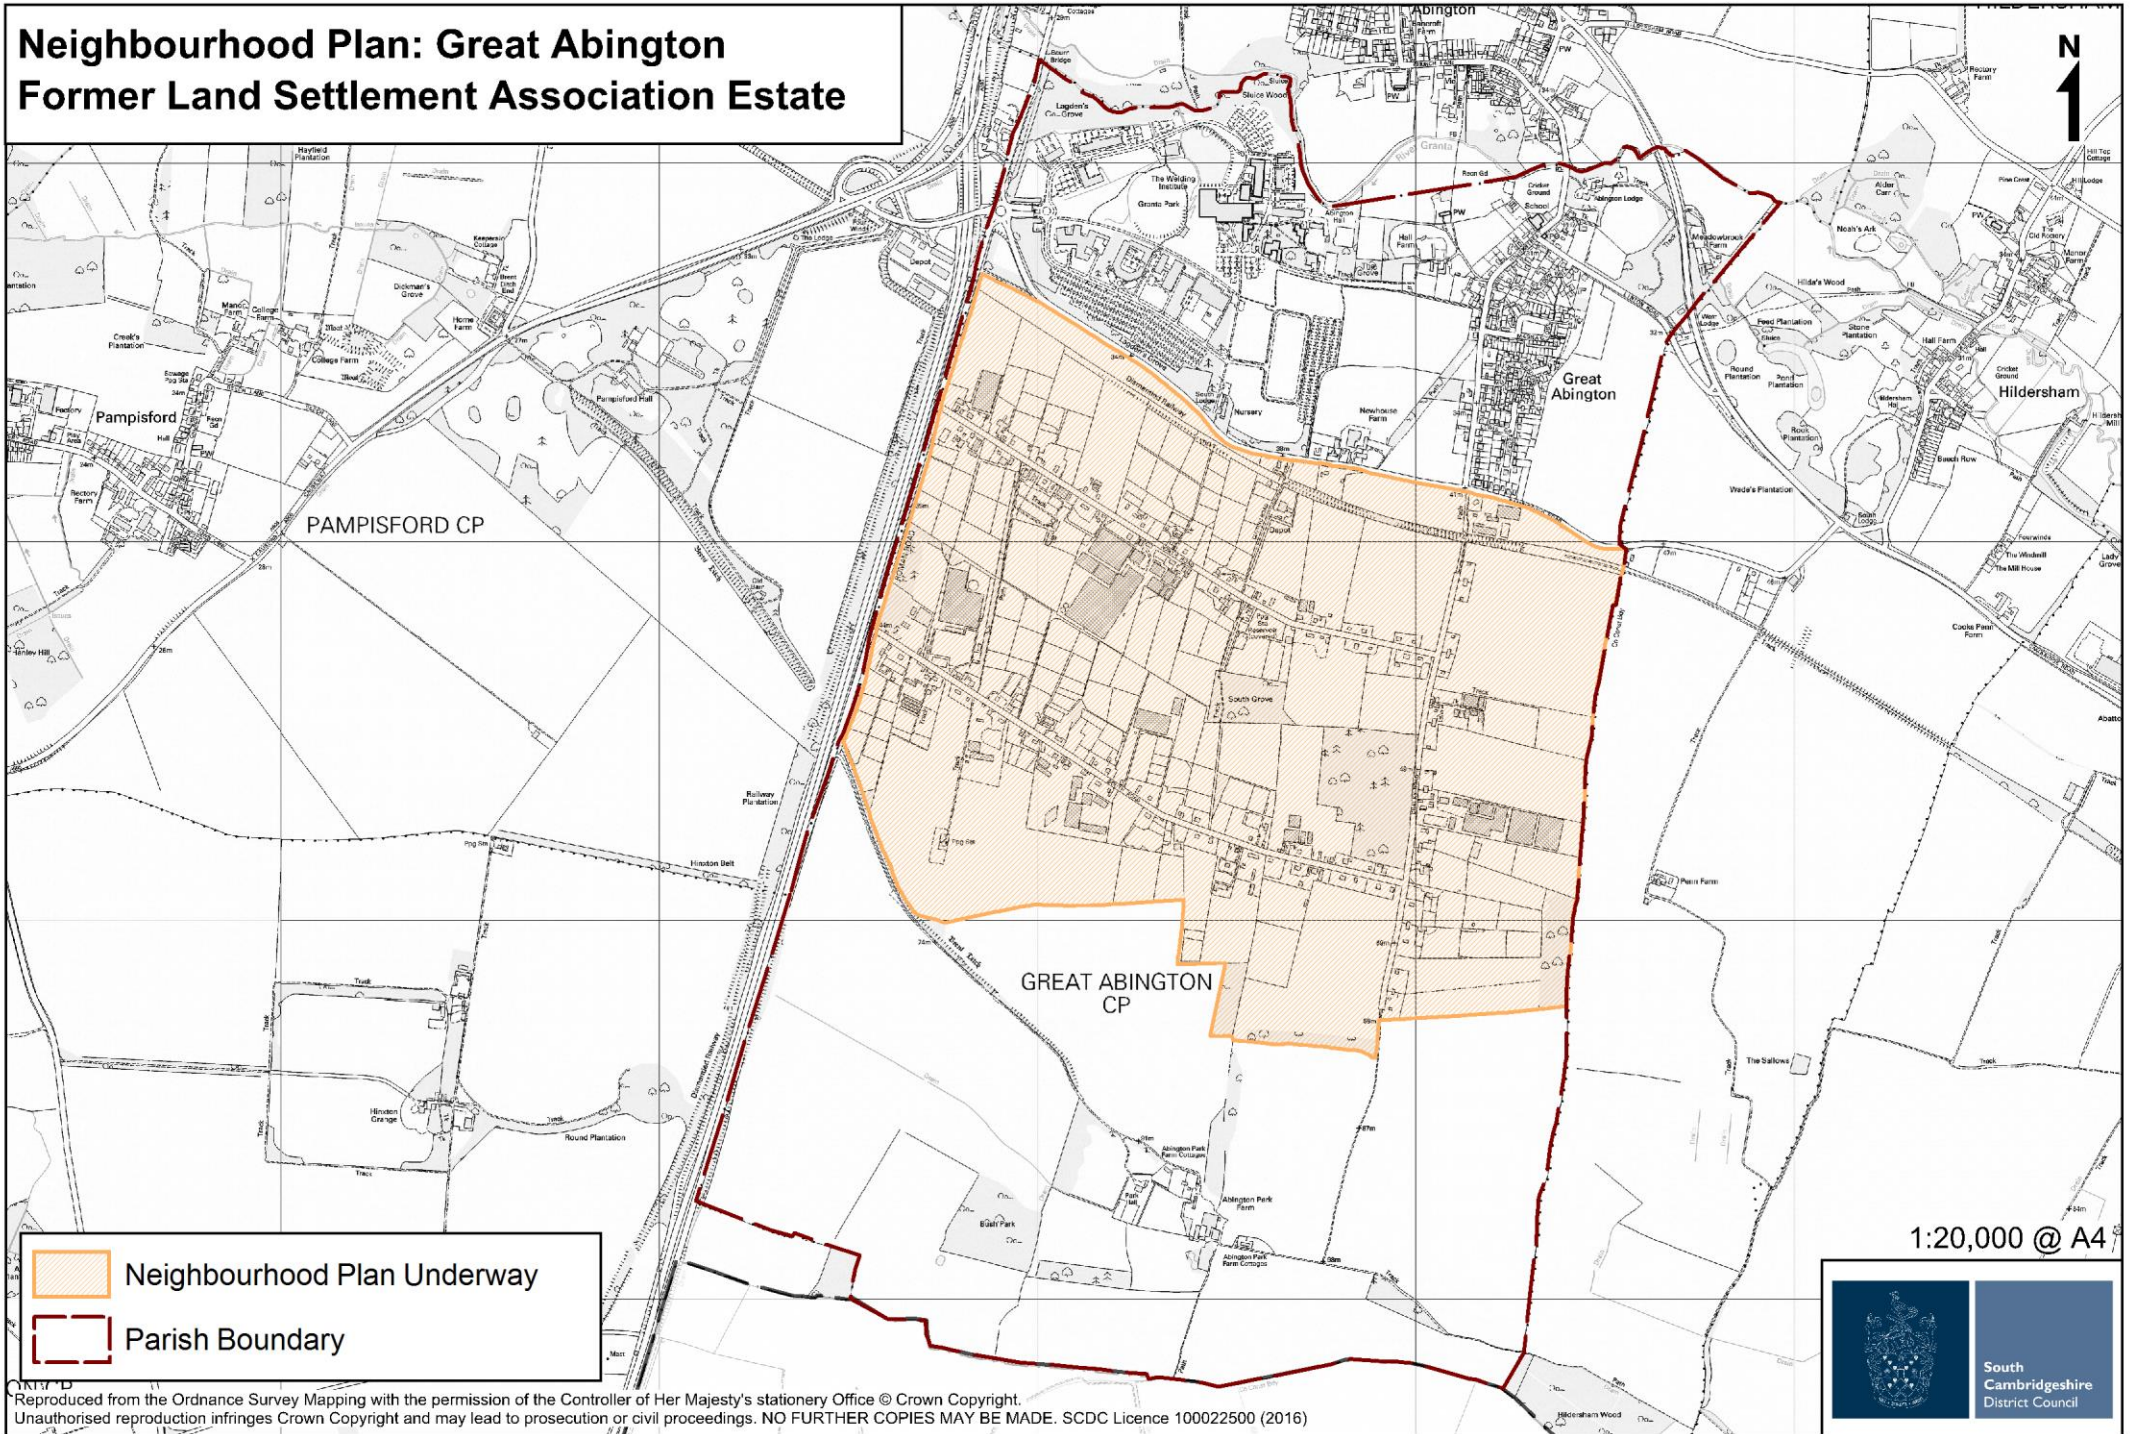

Neighbourhood Plan: Great Abington Former Land Settlement Association Estate

-  Neighbourhood Plan Underway
-  Parish Boundary

1:20,000 @ A4