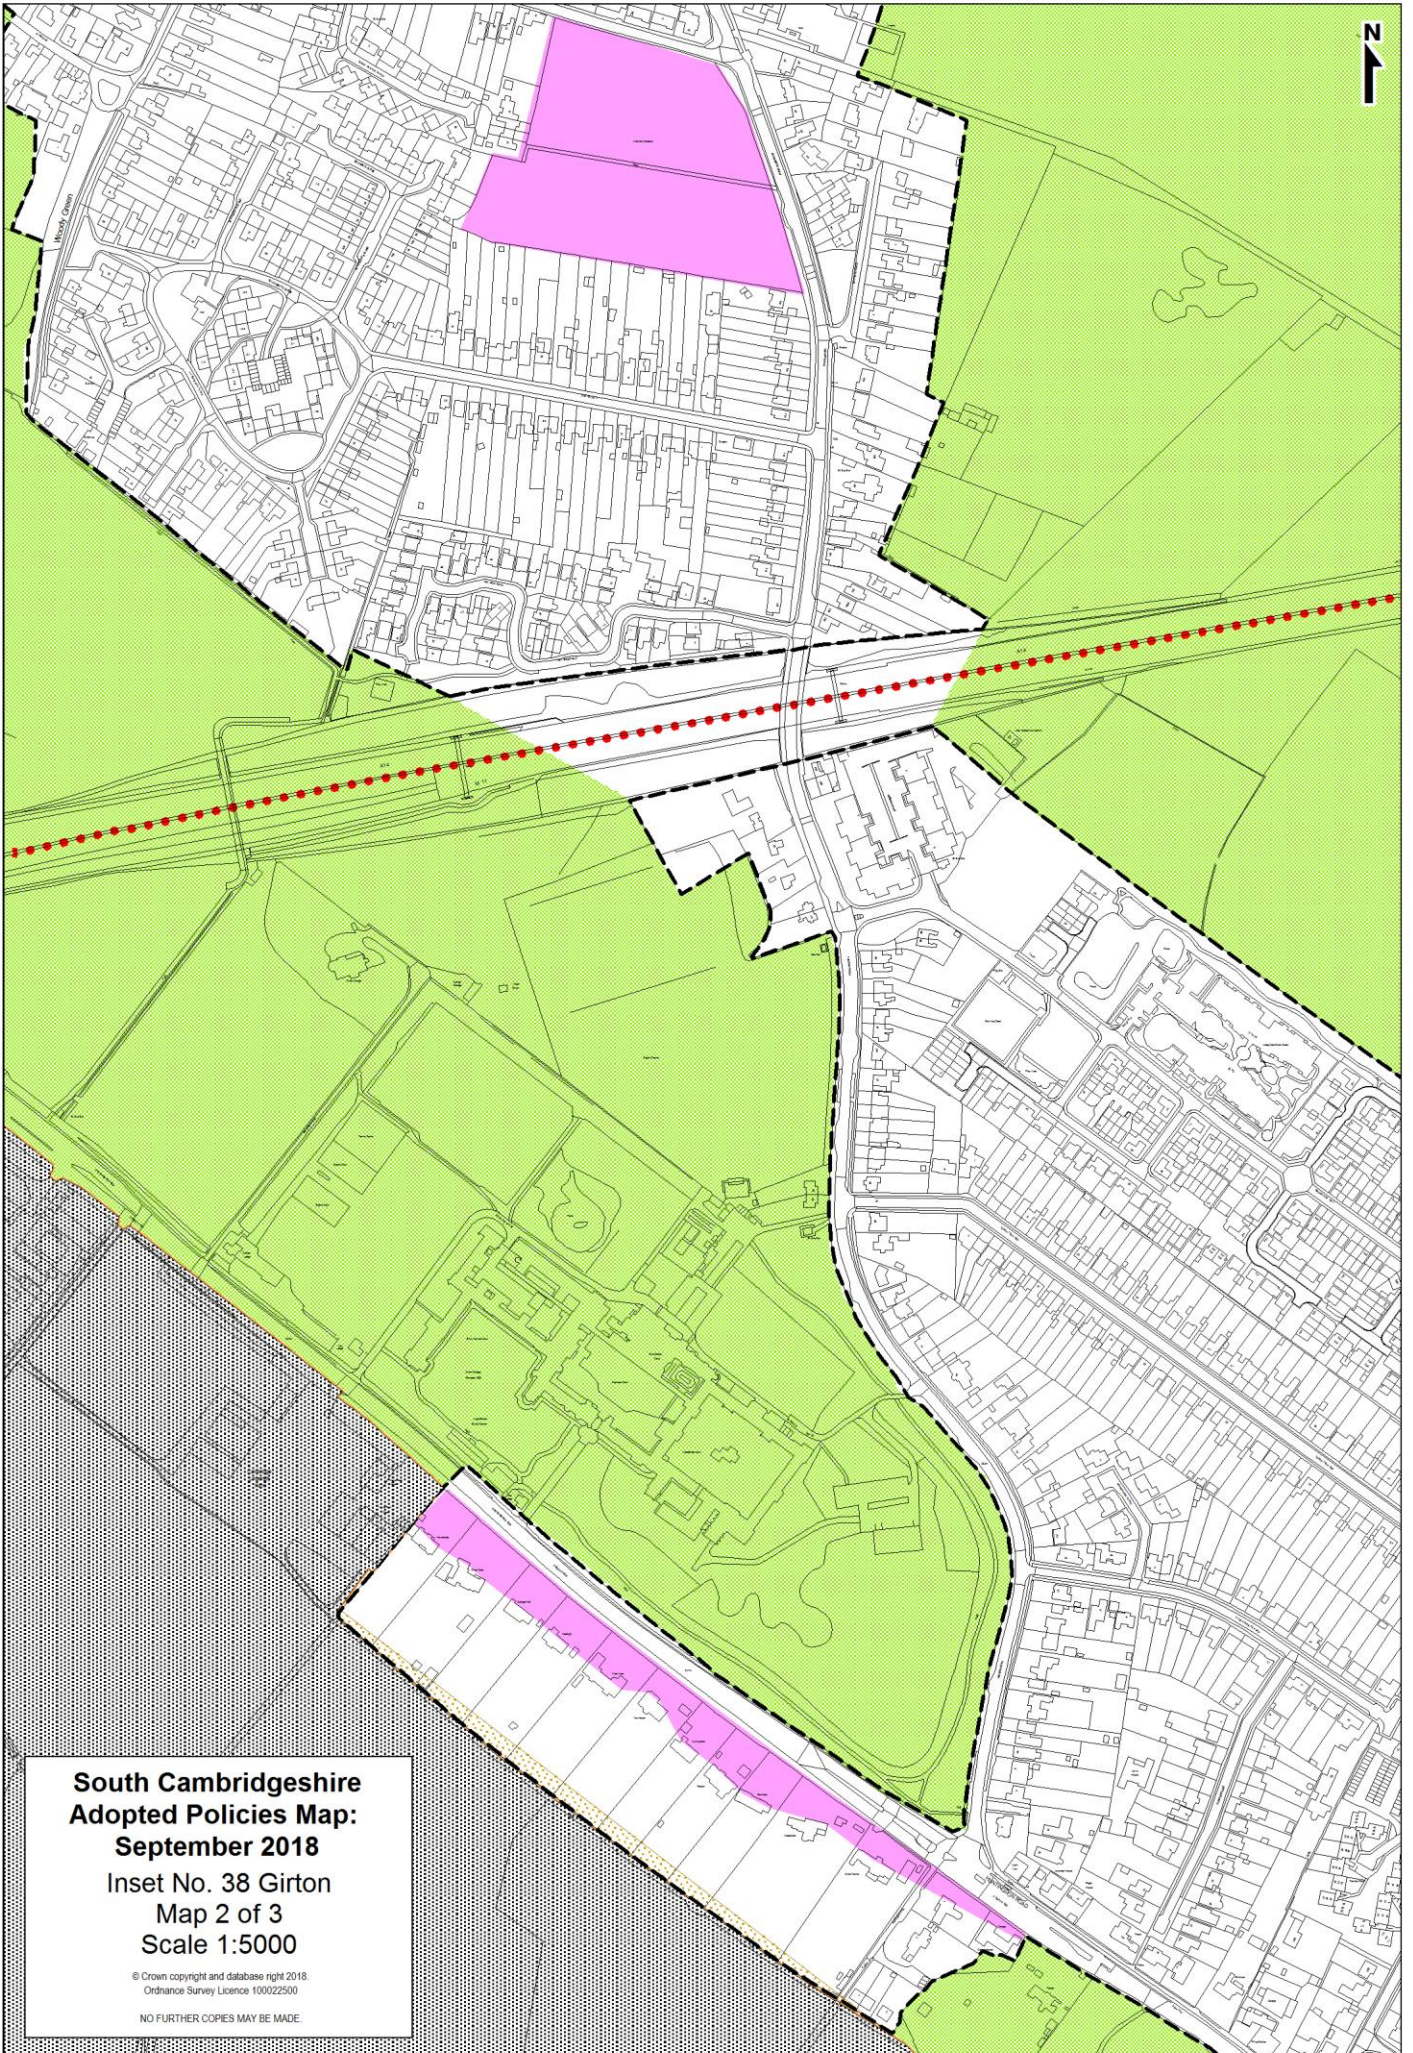

**South Cambridgeshire
Adopted Policies Map:
September 2018**
Inset No. 38 Girton
Map 2 of 3
Scale 1:5000