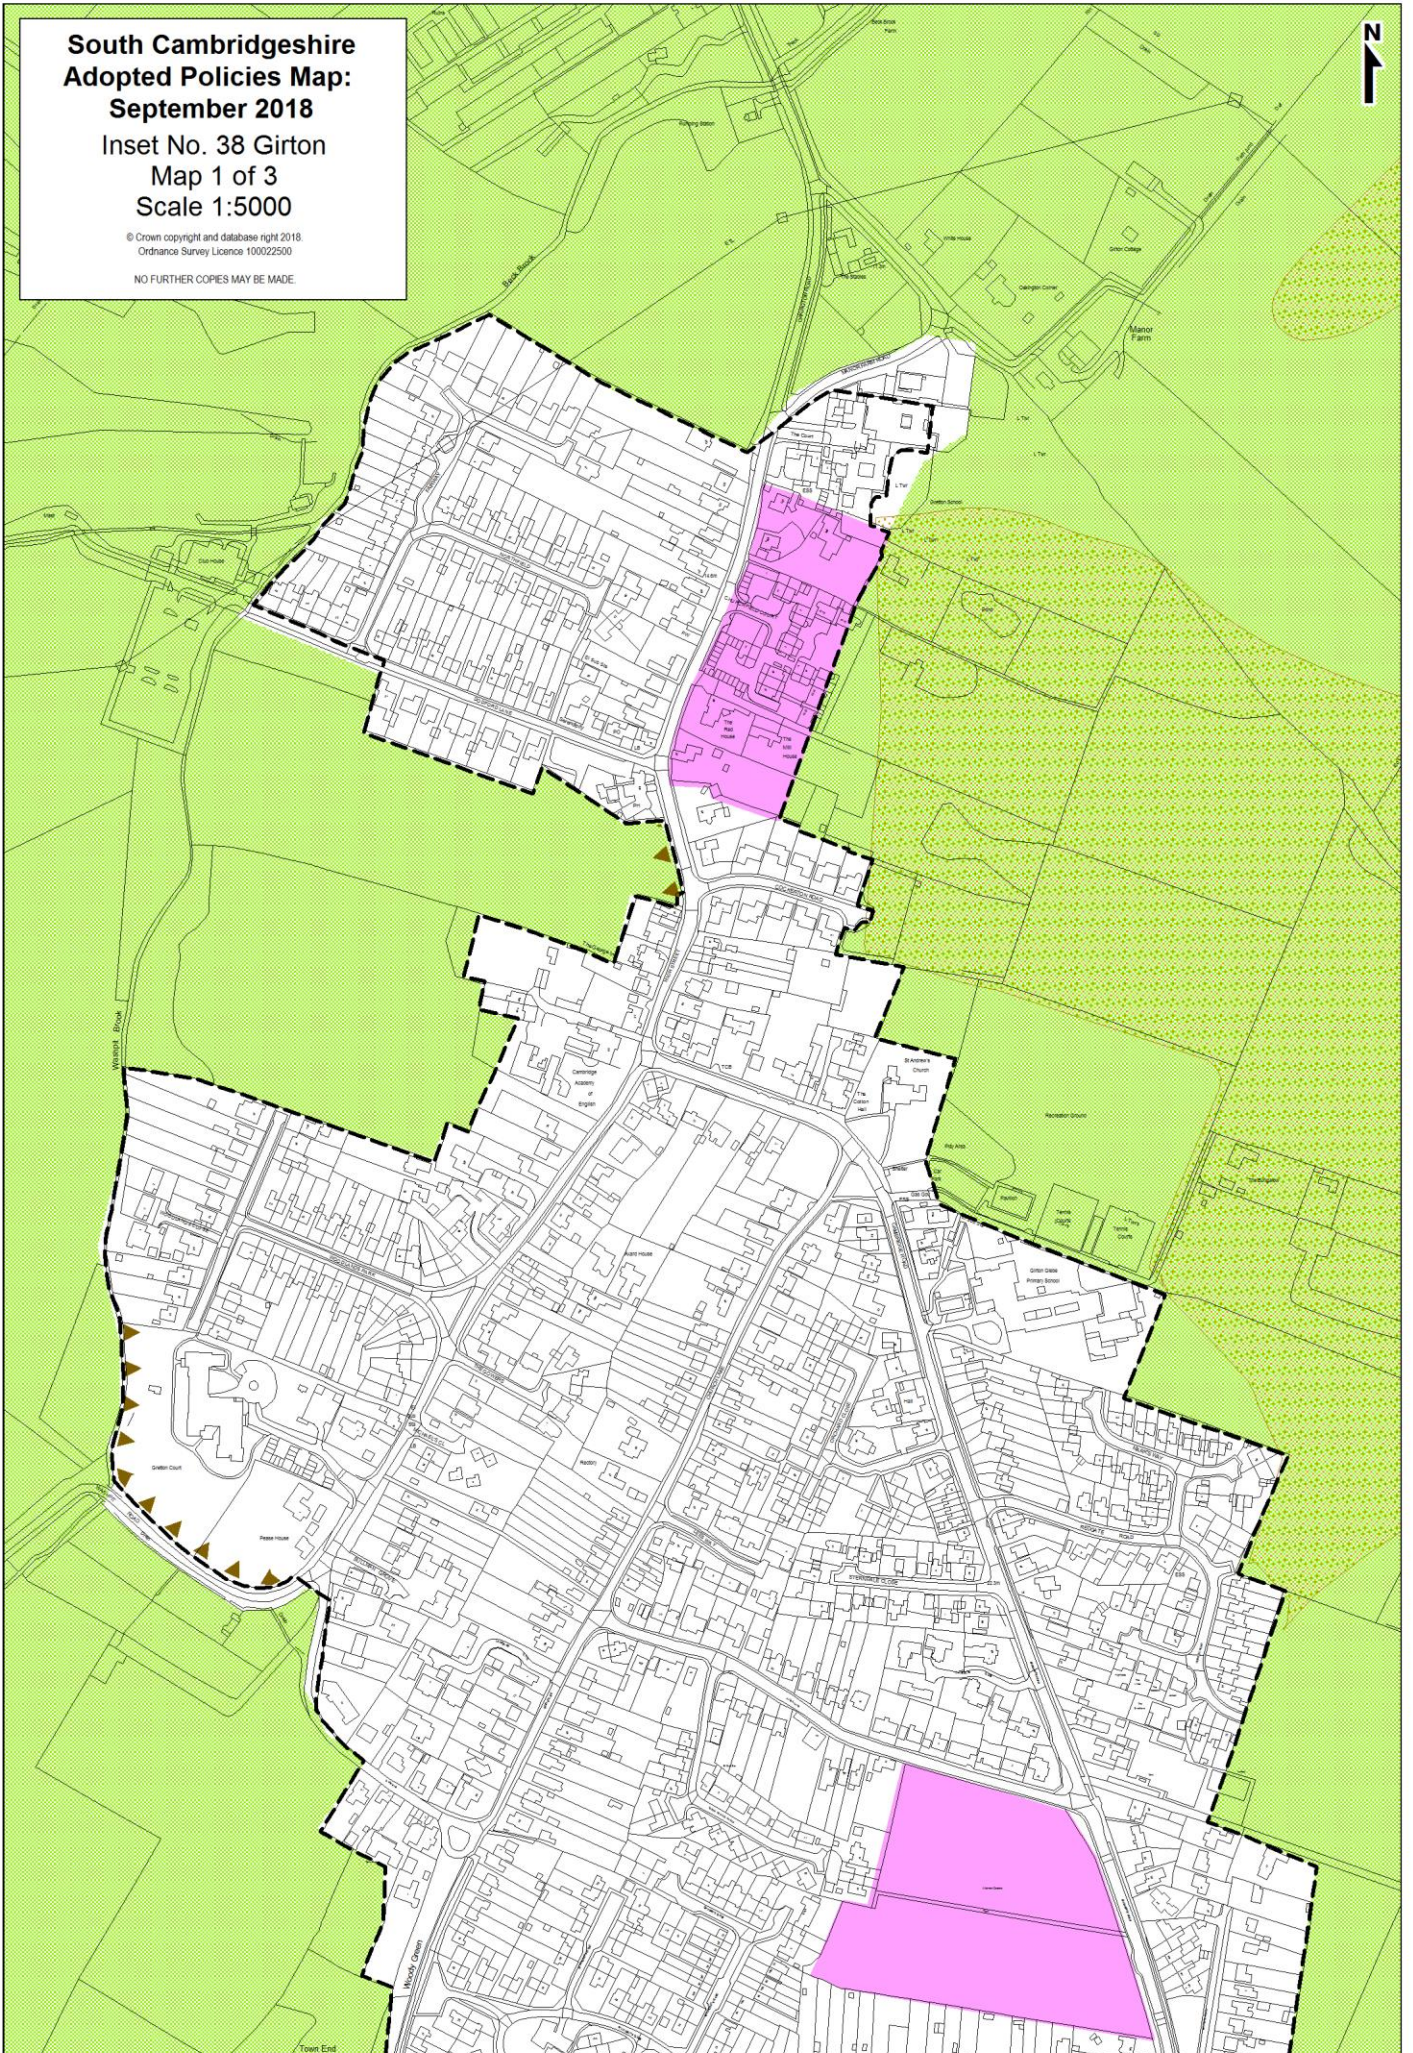

**South Cambridgeshire
Adopted Policies Map:
September 2018**

Inset No. 38 Girton
Map 1 of 3
Scale 1:5000