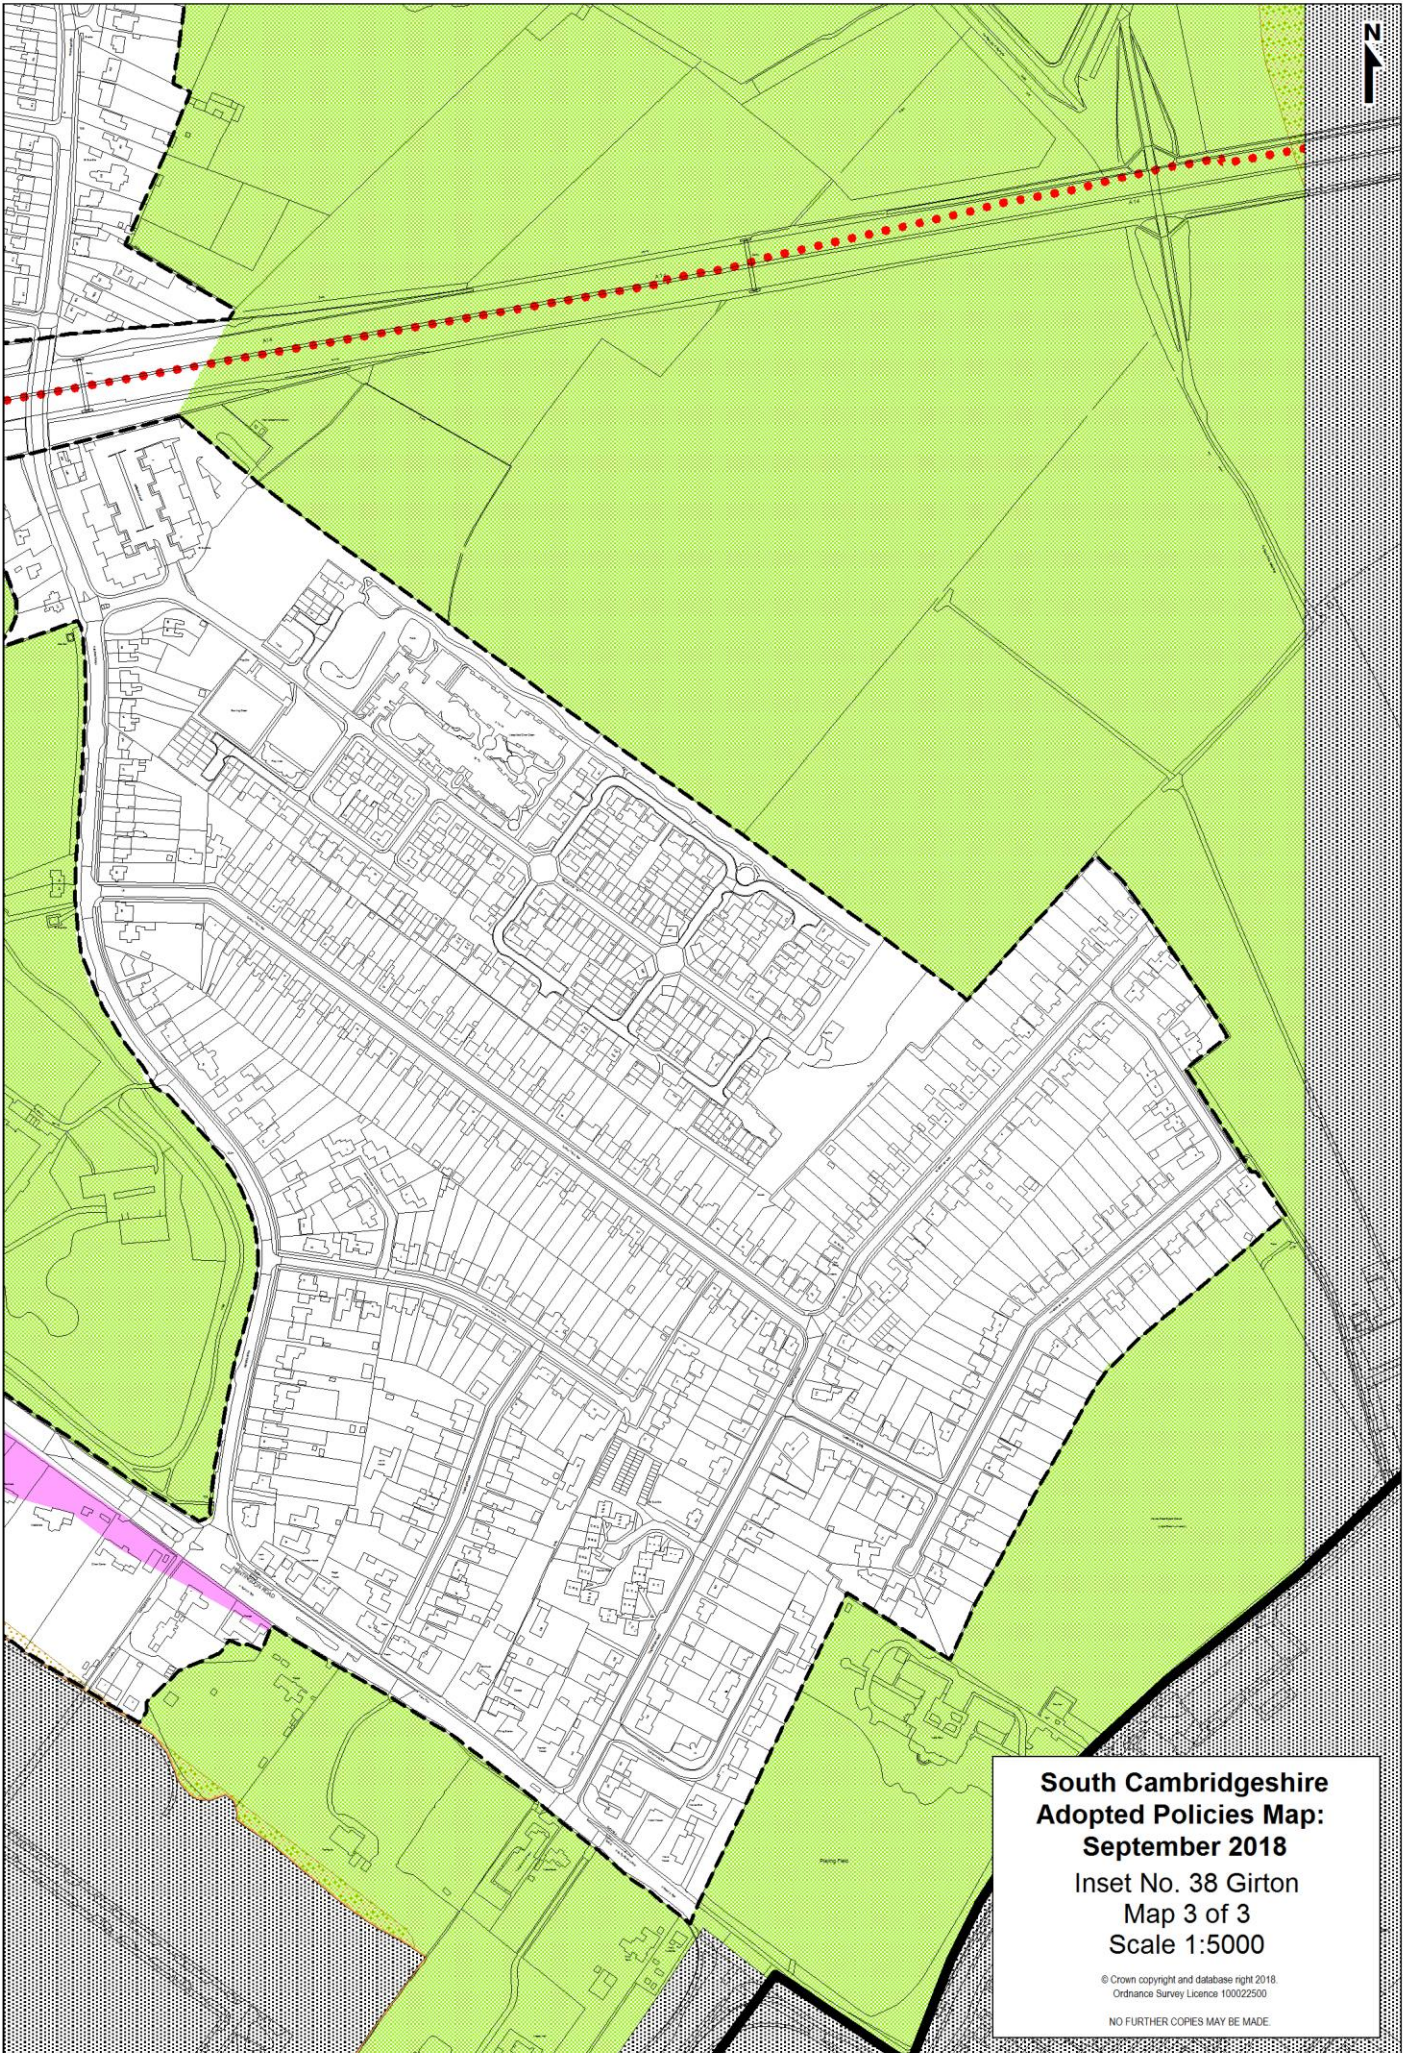

**South Cambridgeshire
Adopted Policies Map:
September 2018**
Inset No. 38 Giron
Map 3 of 3
Scale 1:5000