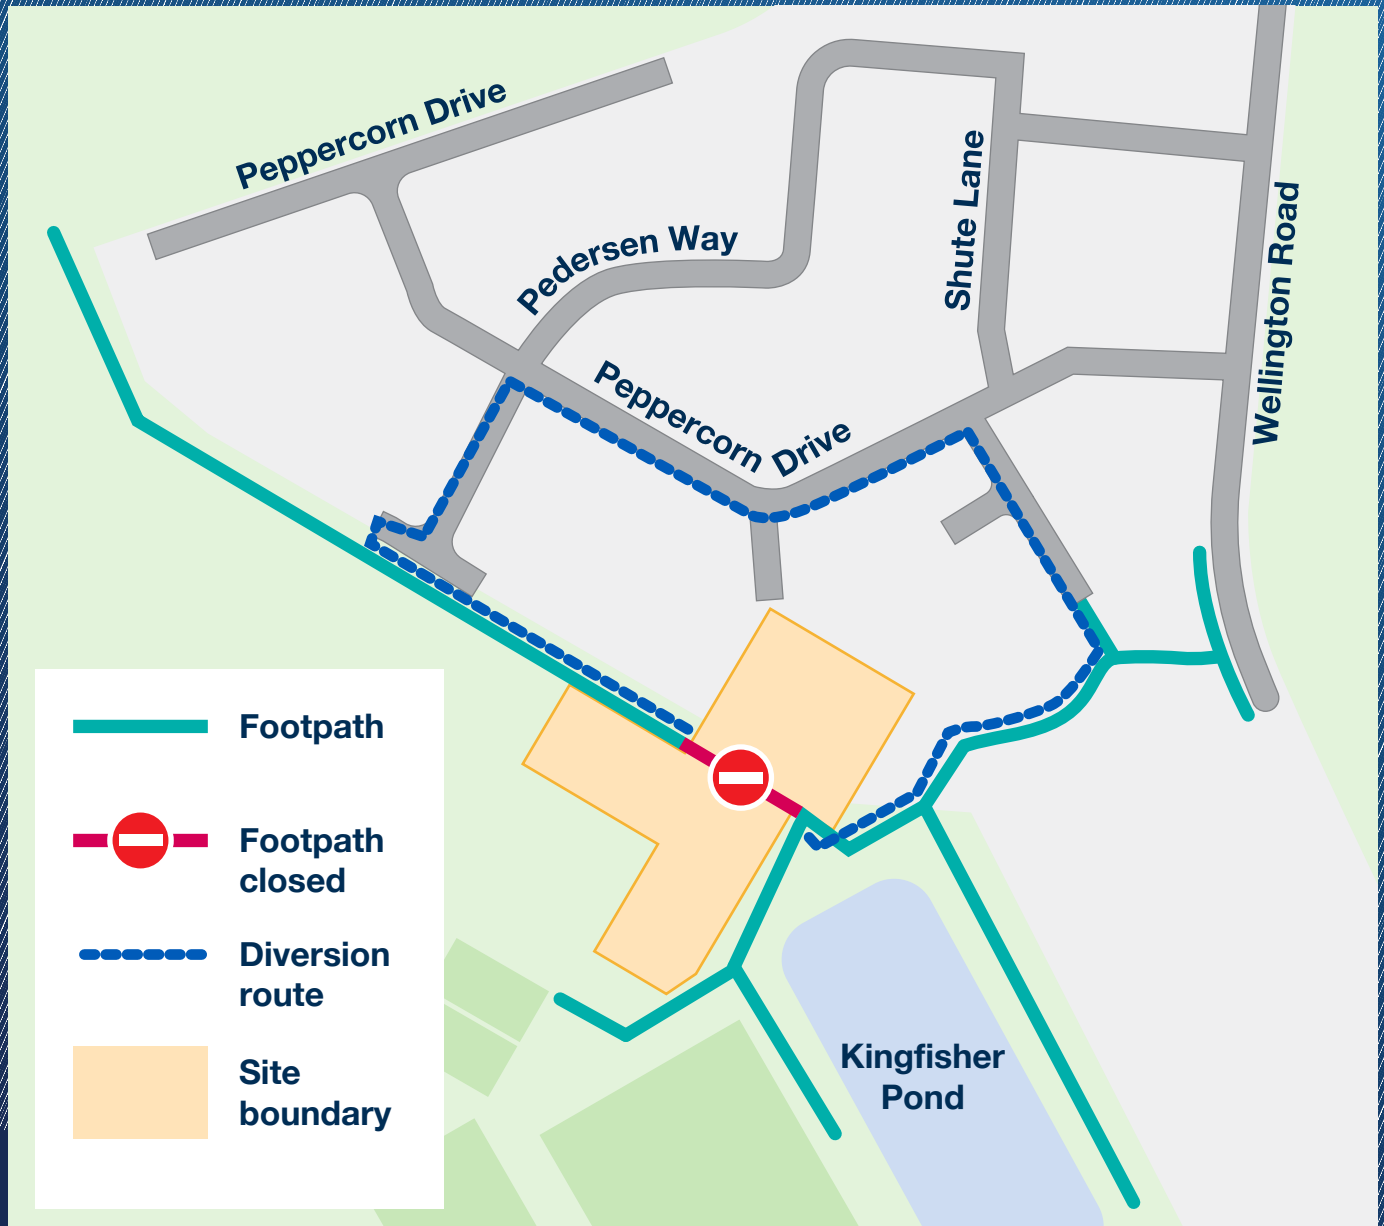

Northstowe Pavillion Construction Site

Footpath diversion

Contact: Dean Berry, Site Manager
Email: dean.berry@pentaco.co.uk