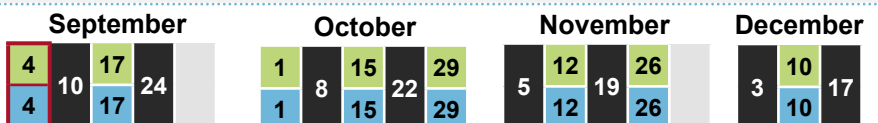

FRIDAY A -

Cottenham, Histon, Impington, Landbeach, Orchard Park, Rampton, Willingham