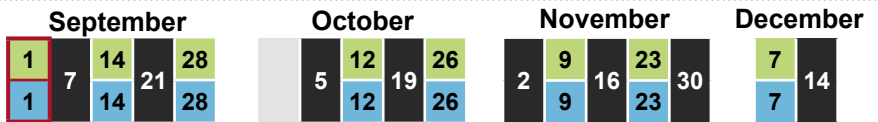

● Green bin  
 ● Black bin  
 ● Blue bin  
 ○ Change of date

### MONDAY A -

Balsham, Carlton, Cherry Hinton, Fulbourn, Great Wilbraham, Horseheath, Little Wilbraham, Six Mile Bottom, Stow-cum-Quy, Teversham, West Wickham, West Wrattling, Weston Colville

### MONDAY B -

Babraham, Bartlow, Castle Camps, Great Abington, Hildersham, Linton, Little Abington, Pampisford, Sawston, Shudy Camps, Whittlesford

### TUESDAY A -

Duxford, Fowlmere, Great Chishill, Great Shelford, Harston, Hauxton, Heydon, Hinxtion, Ickleton, Little Chishill, Little Shelford, Newton, South Trimpington, Stapleford, Thriplow & Heathfield