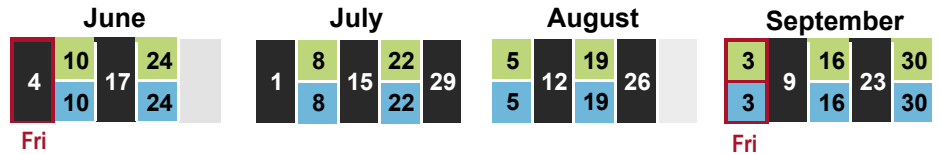

THURSDAY A -

Bourn, Boxworth, Cambourne, Caxton, Childerley, Conington, Croxton, Elsworth, Eltisley, Graveley, Knapwell, Papworth Everard, Papworth St Agnes