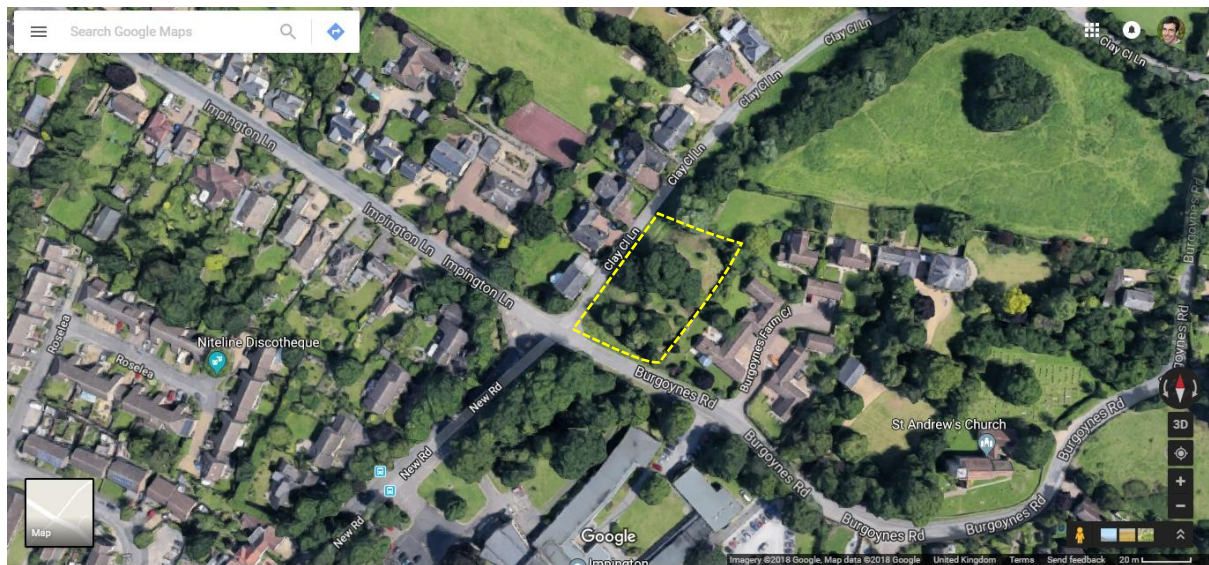

Histon and Impington Clay Close Lane Pocket Park Site Map

Figure 1. Location of Clay Close Lane Pocket Park, on the Eastern side of Impington

Figure 2. Google maps satellite view showing the Clay Close Lane Pocket Park.

Figure 3. Google maps view of Clay Close Lane Pocket Park, which is 0.2 hectares. The arrow shows the entry point.