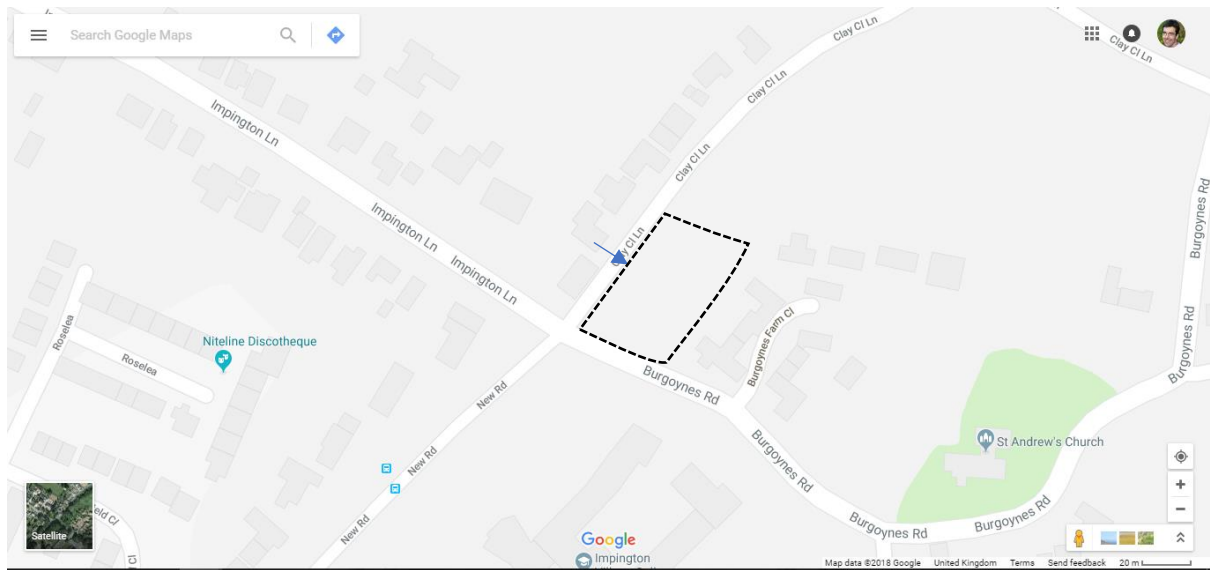

Histon and Impington Clay Close Lane Pocket Park Site Map

Figure 1. Location of Clay Close Lane Pocket Park, on the Eastern side of Impington

Figure 2. Google maps satellite view showing the Clay Close Lane Pocket Park.

Figure 3. Google maps view of Clay Close Lane Pocket Park, which is 0.2 hectares. The arrow shows the entry point.