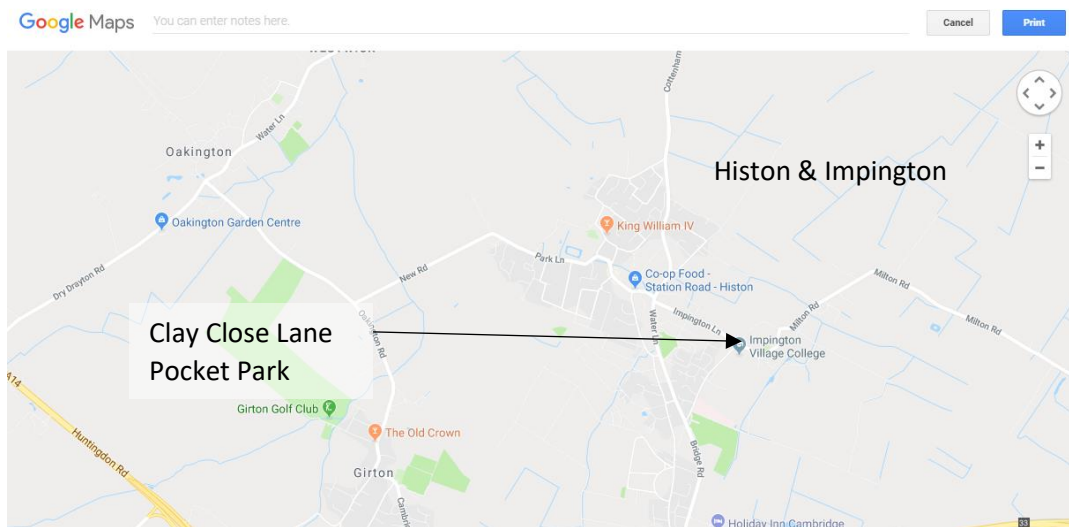

Histon and Impington Clay Close Lane Pocket Park Site Map

Figure 1. Location of Clay Close Lane Pocket Park, on the Eastern side of Impington

Figure 2. Google maps satellite view showing the Clay Close Lane Pocket Park.

Figure 3. Google maps view of Clay Close Lane Pocket Park, which is 0.2 hectares. The arrow shows the entry point.