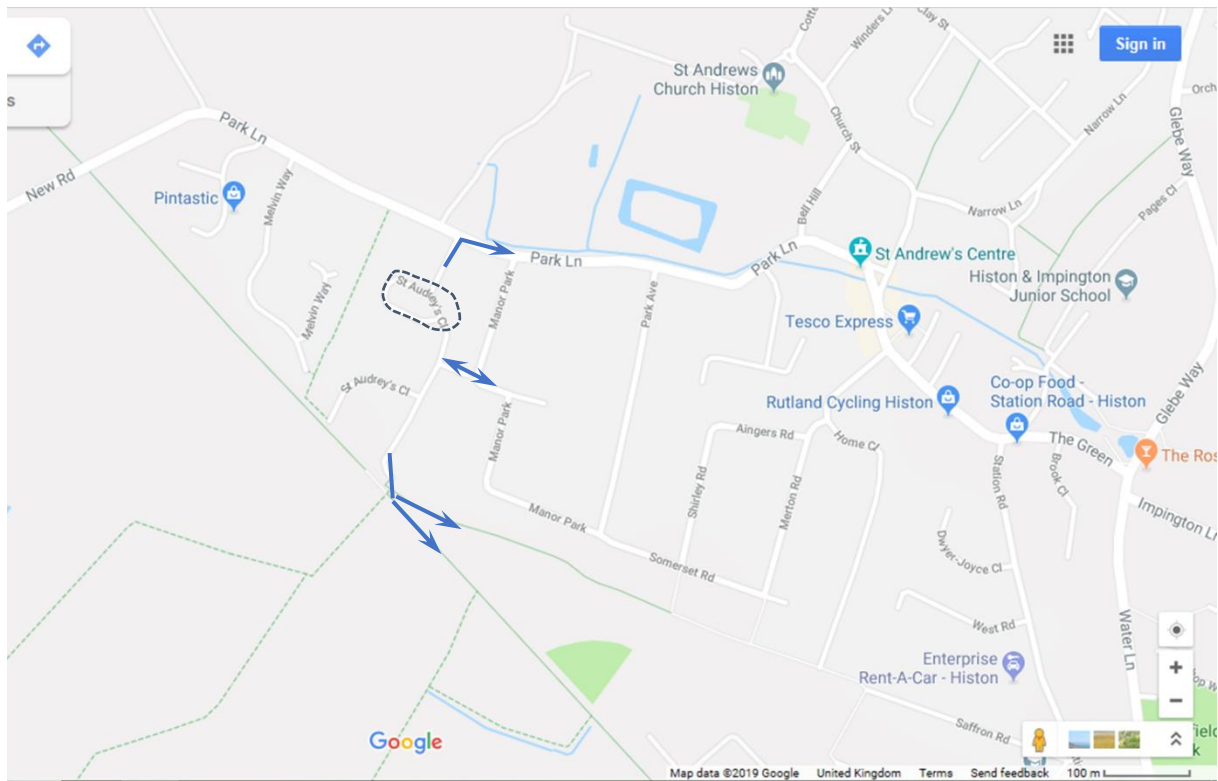

St Audrey's Close Community Centre Green Site Map

Figure 1. Location of St Audrey's Close Community Centre Green, in the West of Histon

Figure 3. Google maps view of St Audrey's Close Community Centre Green (dashed). The arrows show the main routes connecting the Green with other parts of the villages. The route along Park Lane has moderate traffic; other routes are only lightly trafficked.

The Green is surrounded by housing and the St Audrey's Close Community Centre.