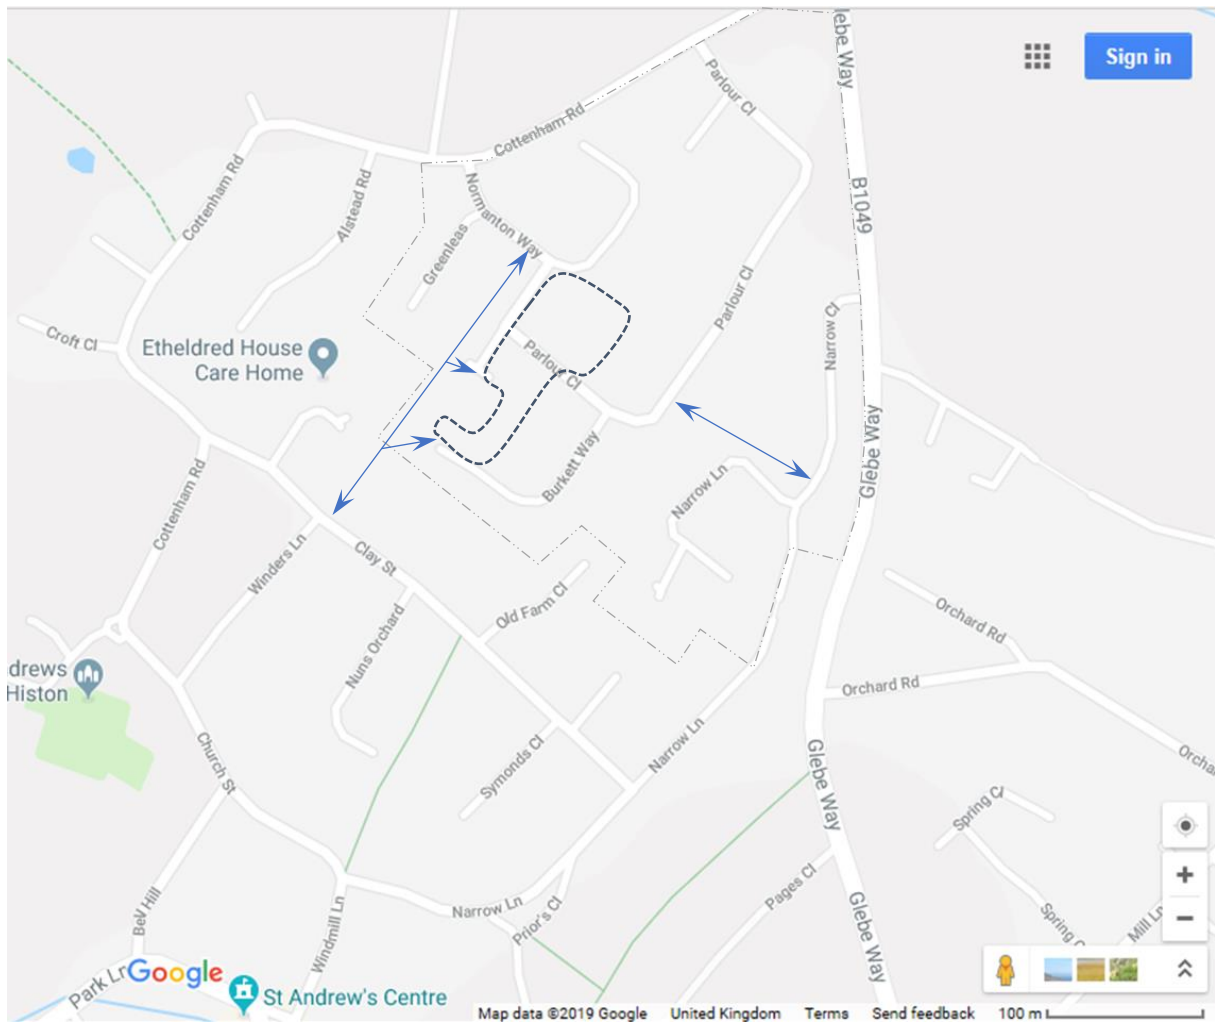

## Greenleas (Farmstead Close) Community Space Site Map

Figure 1. Location of Greenleas (Farmstead Close) Community Space, in north Histon

Figure 2. Google maps satellite view showing Greenleas (Farmstead Close) Community Space together with its neighbourhood.

Figure 3. Google maps view of Greenleas (Farmstead Close) Community Space (dashed). The approximate extent of the Greenleas Estate is shown with a dash-dot line. Additional pedestrian access routes are highlighted with blue arrows.