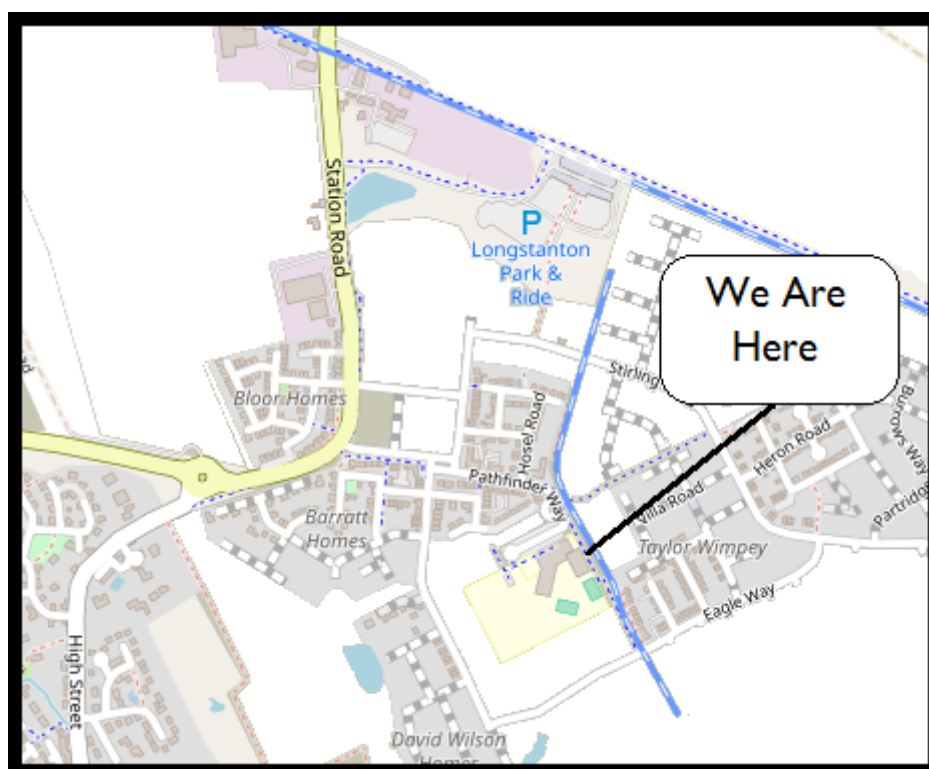

We recognise that not everyone who wants to participate can attend.

There is an unstaffed childrens' play area & library available for you to use. Please feel free to organise with other parents to use this facility so that you can view the parts of the Forum that interest you most.

Latecomers are welcome. We understand that you may not be able to commute in time to arrive for 7pm. If you are only free after this time please feel free to attend when you can.

If you have a question you would like to have asked, but are unable to attend please email

Northstowe.Community@scams.gov.uk

by the 14th of May and it will be put to the Chair to ask in your place.

Slide deck & notes will be online within a week of the Forum at

www.scams.gov.uk/community/community-forums/