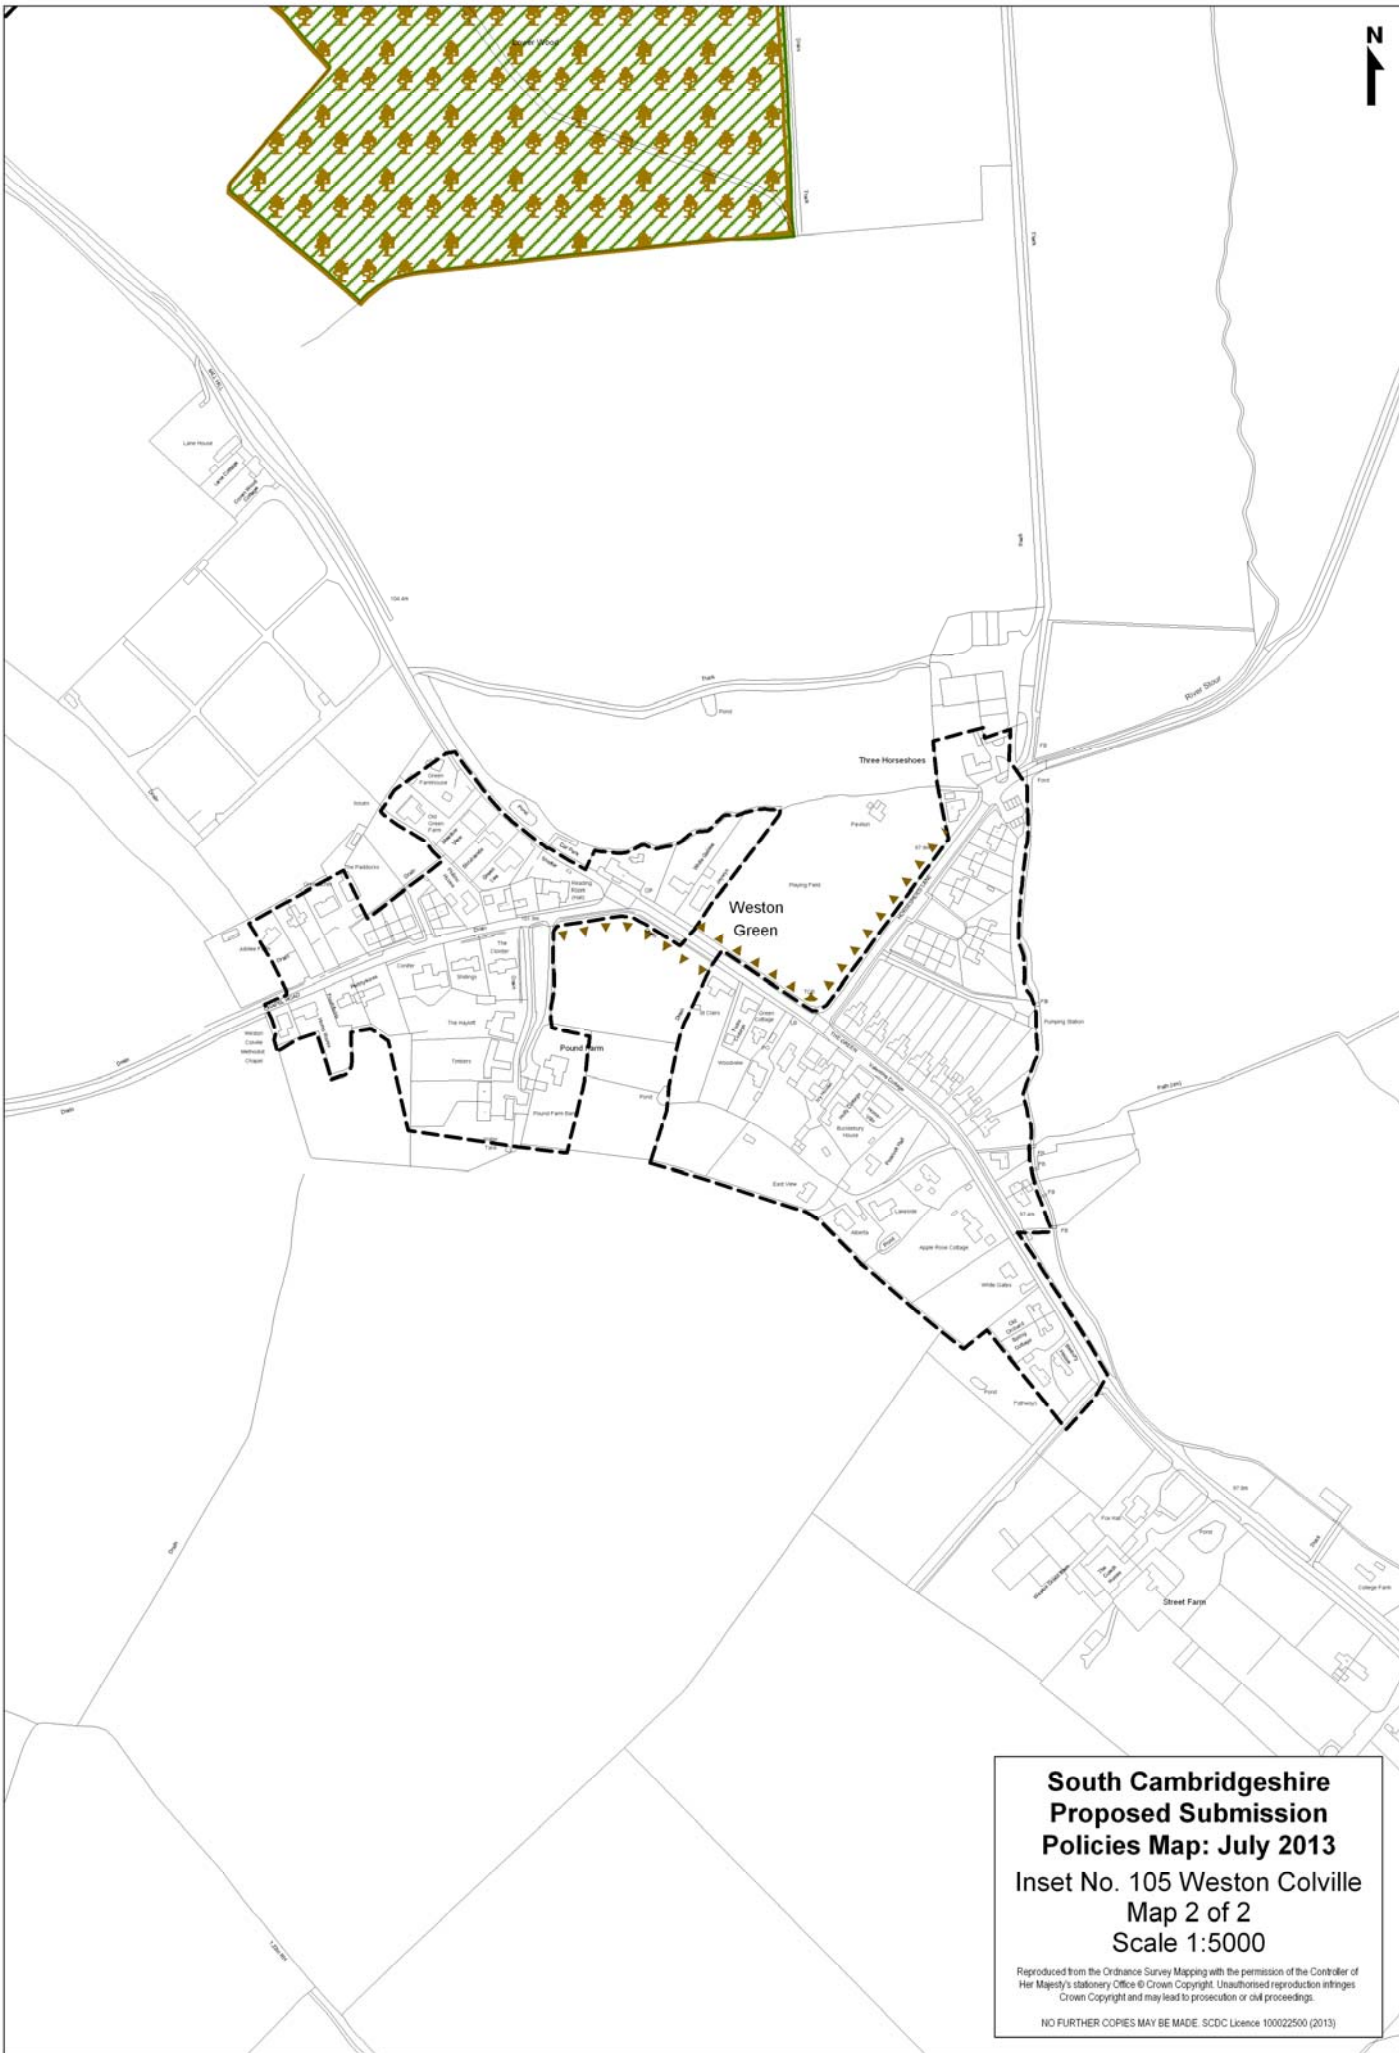

**South Cambridgeshire
Proposed Submission
Policies Map: July 2013**
Inset No. 105 Weston Colville
Map 1 of 2
Scale 1:5000

Reproduced from the Ordnance Survey Mapping with the permission of the Controller of Her Majesty's Stationery Office © Crown Copyright. Unauthorised reproduction infringes Crown Copyright and may lead to prosecution or civil proceedings.

NO FURTHER COPIES MAY BE MADE. SCDC Licence 100022500 (2013)

**South Cambridgeshire
Proposed Submission
Policies Map: July 2013**
Inset No. 105 Weston Colville
Map 2 of 2
Scale 1:5000

Reproduced from the Ordnance Survey Mapping with the permission of the Controller of Her Majesty's Stationery Office © Crown Copyright. Unauthorised reproduction infringes Crown Copyright and may lead to prosecution or civil proceedings.
NO FURTHER COPIES MAY BE MADE. SCDC Licence 100022500 (2013)