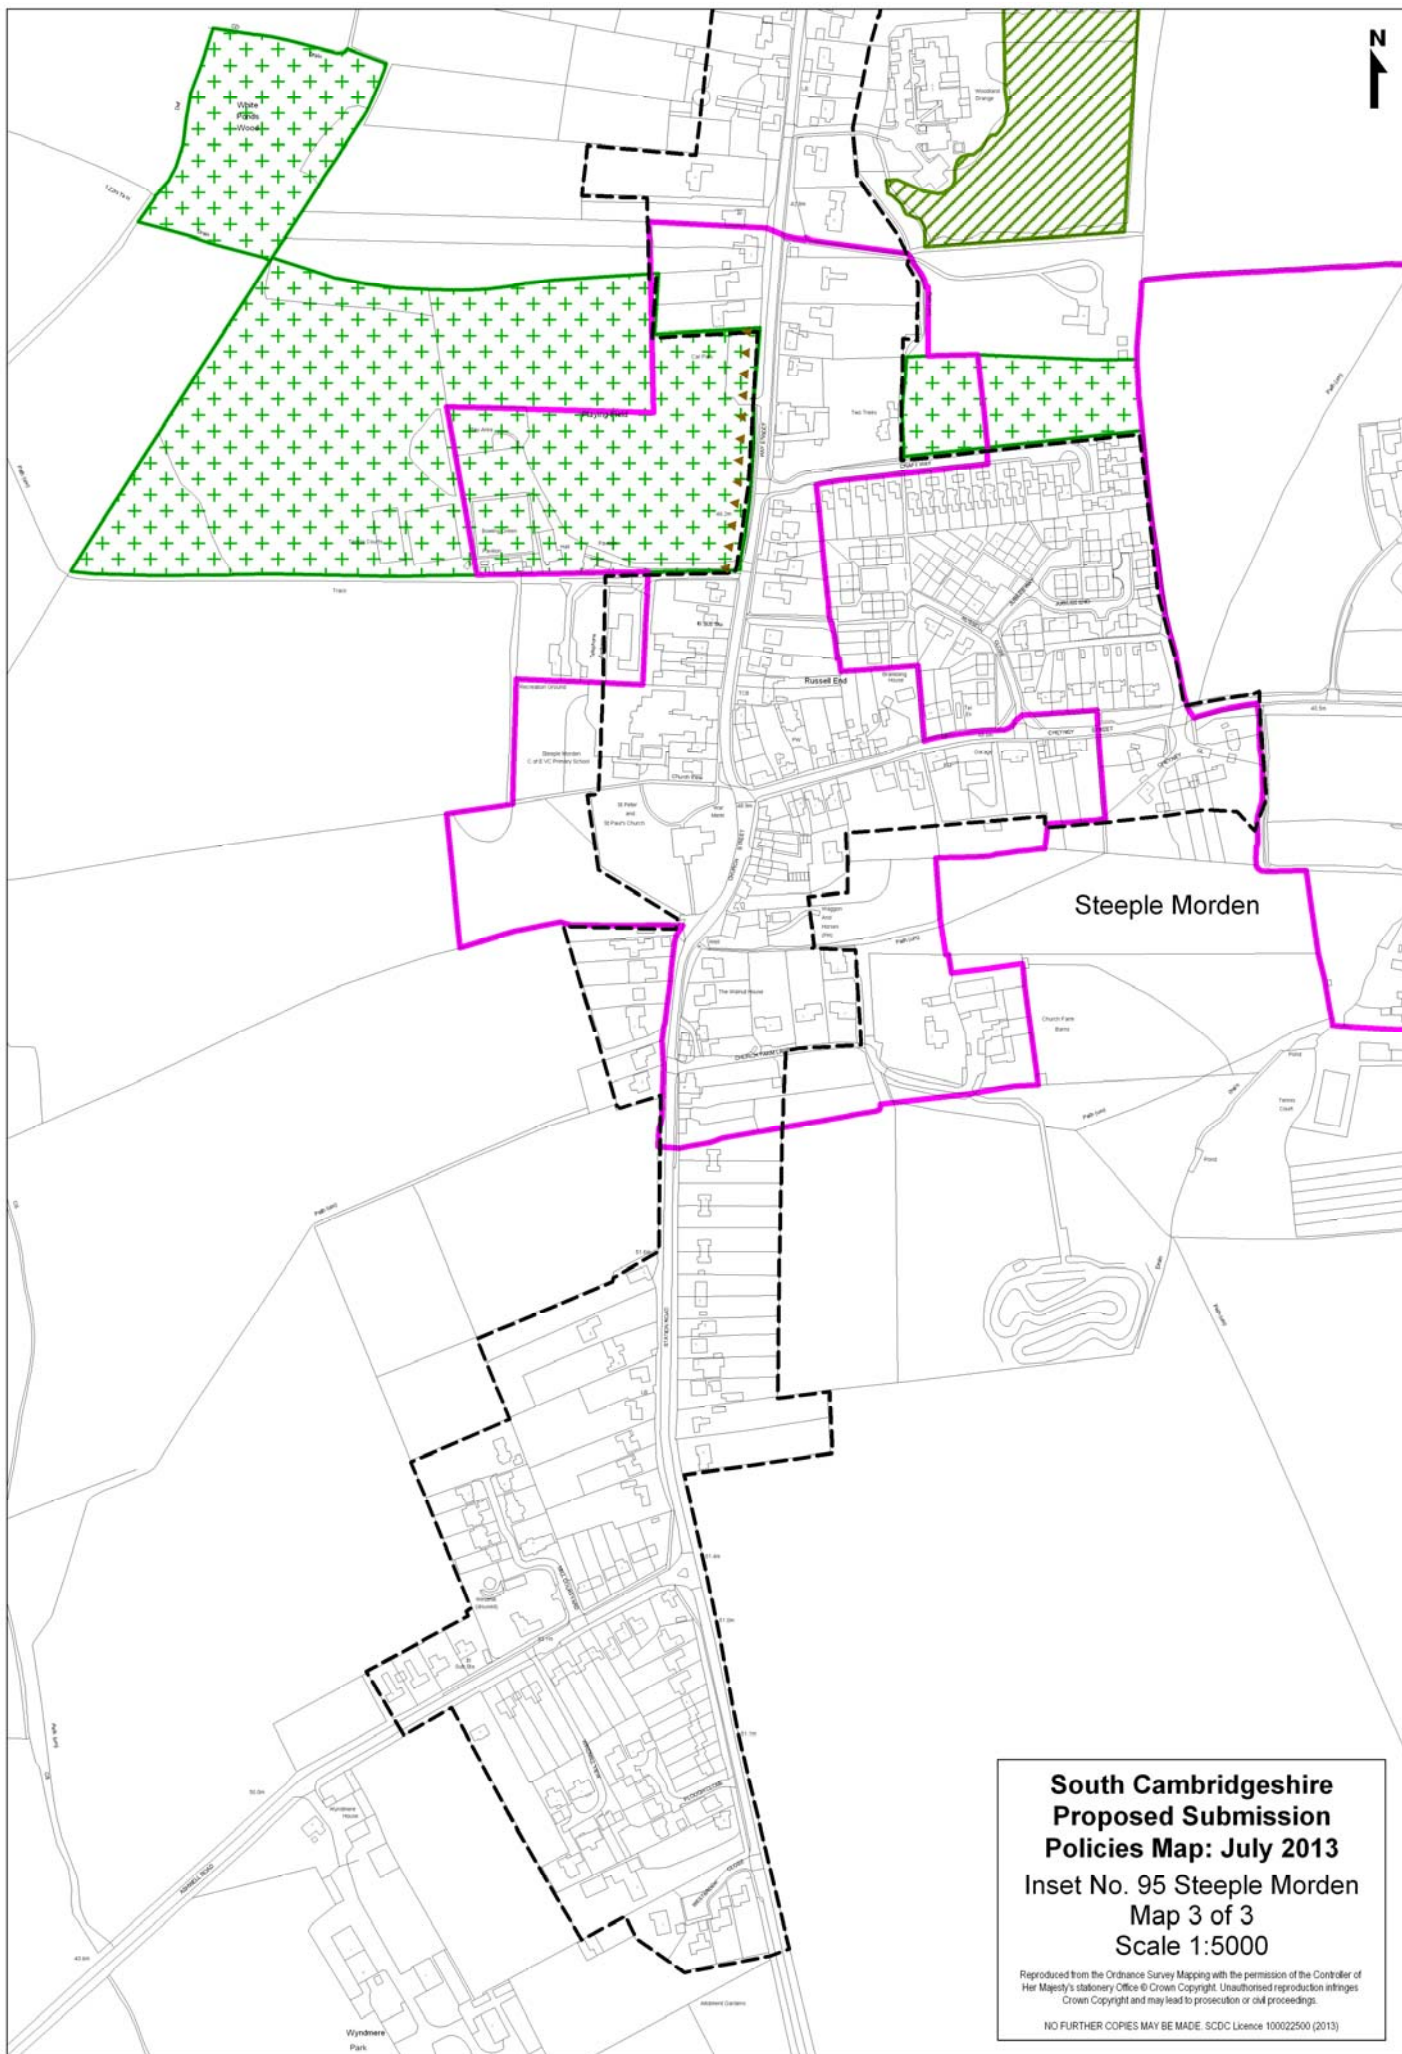

**South Cambridgeshire
Proposed Submission
Policies Map: July 2013**

**Inset No. 95 Steeple Morden
Map 1 of 3
Scale 1:5000**

Reproduced from the Ordnance Survey Mapping with the permission of the Controller of Her Majesty's Stationery Office © Crown Copyright. Unauthorised reproduction infringes Crown Copyright and may lead to prosecution or civil proceedings.

NO FURTHER COPIES MAY BE MADE. SDCDC Licence 100022500 (2013)

**South Cambridgeshire
Proposed Submission
Policies Map: July 2013**
Inset No. 95 Steeple Morden
Map 2 of 3
Scale 1:5000

Reproduced from the Ordnance Survey Mapping with the permission of the Controller of Her Majesty's Stationery Office © Crown Copyright. Unauthorised reproduction infringes Crown Copyright and may lead to prosecution or civil proceedings.

NO FURTHER COPIES MAY BE MADE. SCDC Licence 100022500 (2013)

**South Cambridgeshire
Proposed Submission
Policies Map: July 2013**
Inset No. 95 Steeple Morden
Map 3 of 3
Scale 1:5000

Reproduced from the Ordnance Survey Mapping with the permission of the Controller of Her Majesty's Stationery Office © Crown Copyright. Unauthorised reproduction infringes Crown Copyright and may lead to prosecution or civil proceedings.