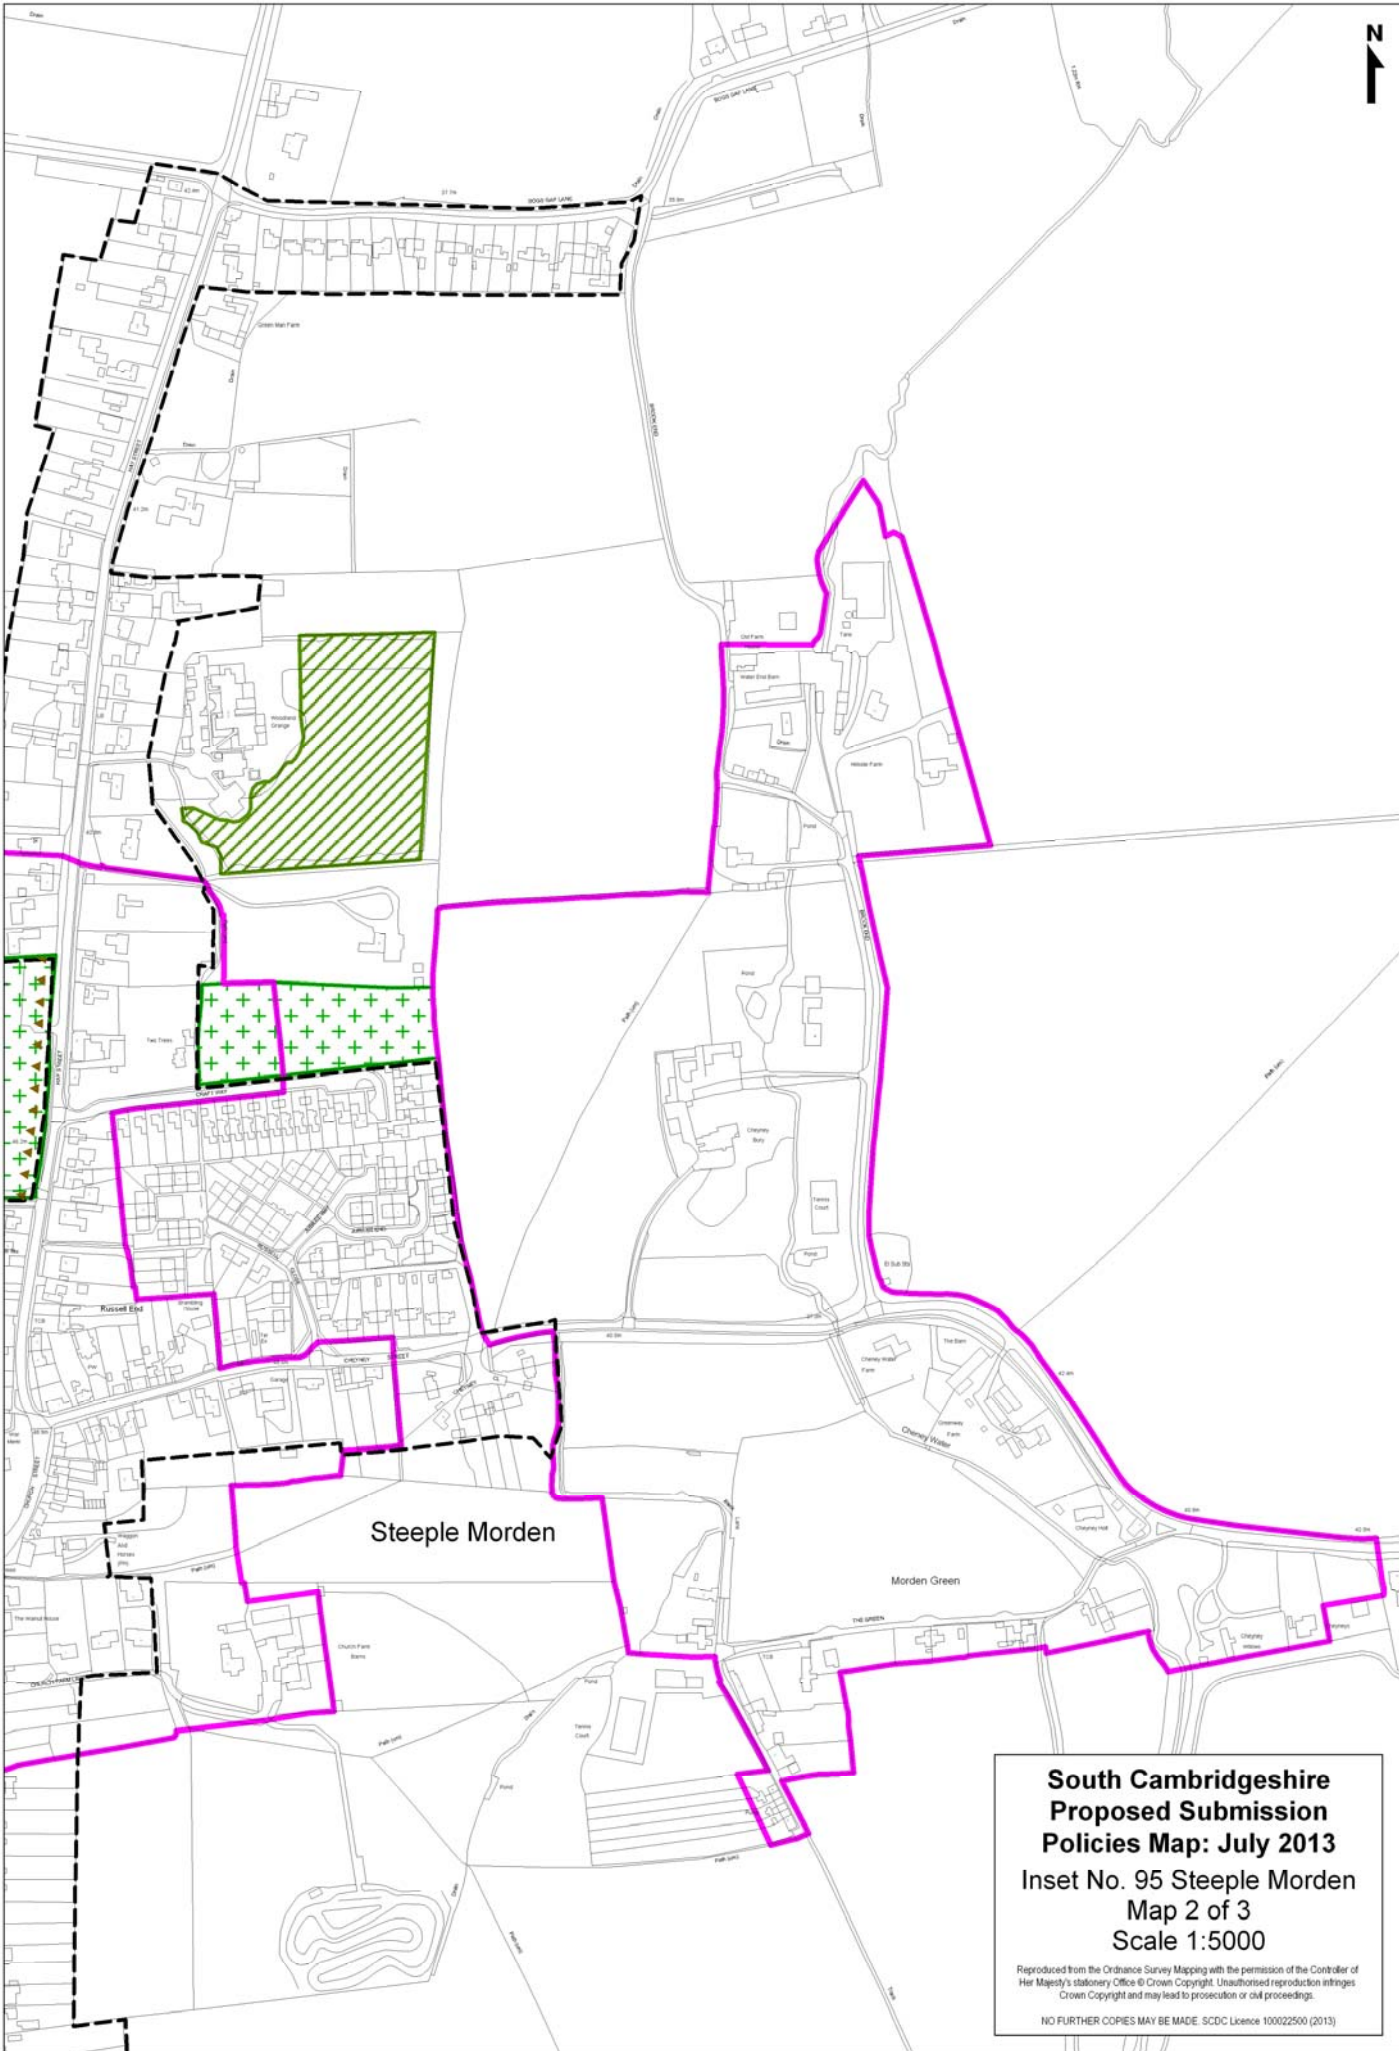

**South Cambridgeshire
Proposed Submission
Policies Map: July 2013**

**Inset No. 95 Steeple Morden
Map 1 of 3
Scale 1:5000**

Reproduced from the Ordnance Survey Mapping with the permission of the Controller of Her Majesty's Stationery Office © Crown Copyright. Unauthorised reproduction infringes Crown Copyright and may lead to prosecution or civil proceedings.

NO FURTHER COPIES MAY BE MADE. SDCDC Licence 100022500 (2013)

**South Cambridgeshire
Proposed Submission
Policies Map: July 2013**
Inset No. 95 Steeple Morden
Map 2 of 3
Scale 1:5000

Reproduced from the Ordnance Survey Mapping with the permission of the Controller of Her Majesty's Stationery Office © Crown Copyright. Unauthorised reproduction infringes Crown Copyright and may lead to prosecution or civil proceedings.

NO FURTHER COPIES MAY BE MADE. SCDC Licence 100022500 (2013)

**South Cambridgeshire
Proposed Submission
Policies Map: July 2013**
Inset No. 95 Steeple Morden
Map 3 of 3
Scale 1:5000

Reproduced from the Ordnance Survey Mapping with the permission of the Controller of Her Majesty's Stationery Office © Crown Copyright. Unauthorised reproduction infringes Crown Copyright and may lead to prosecution or civil proceedings.