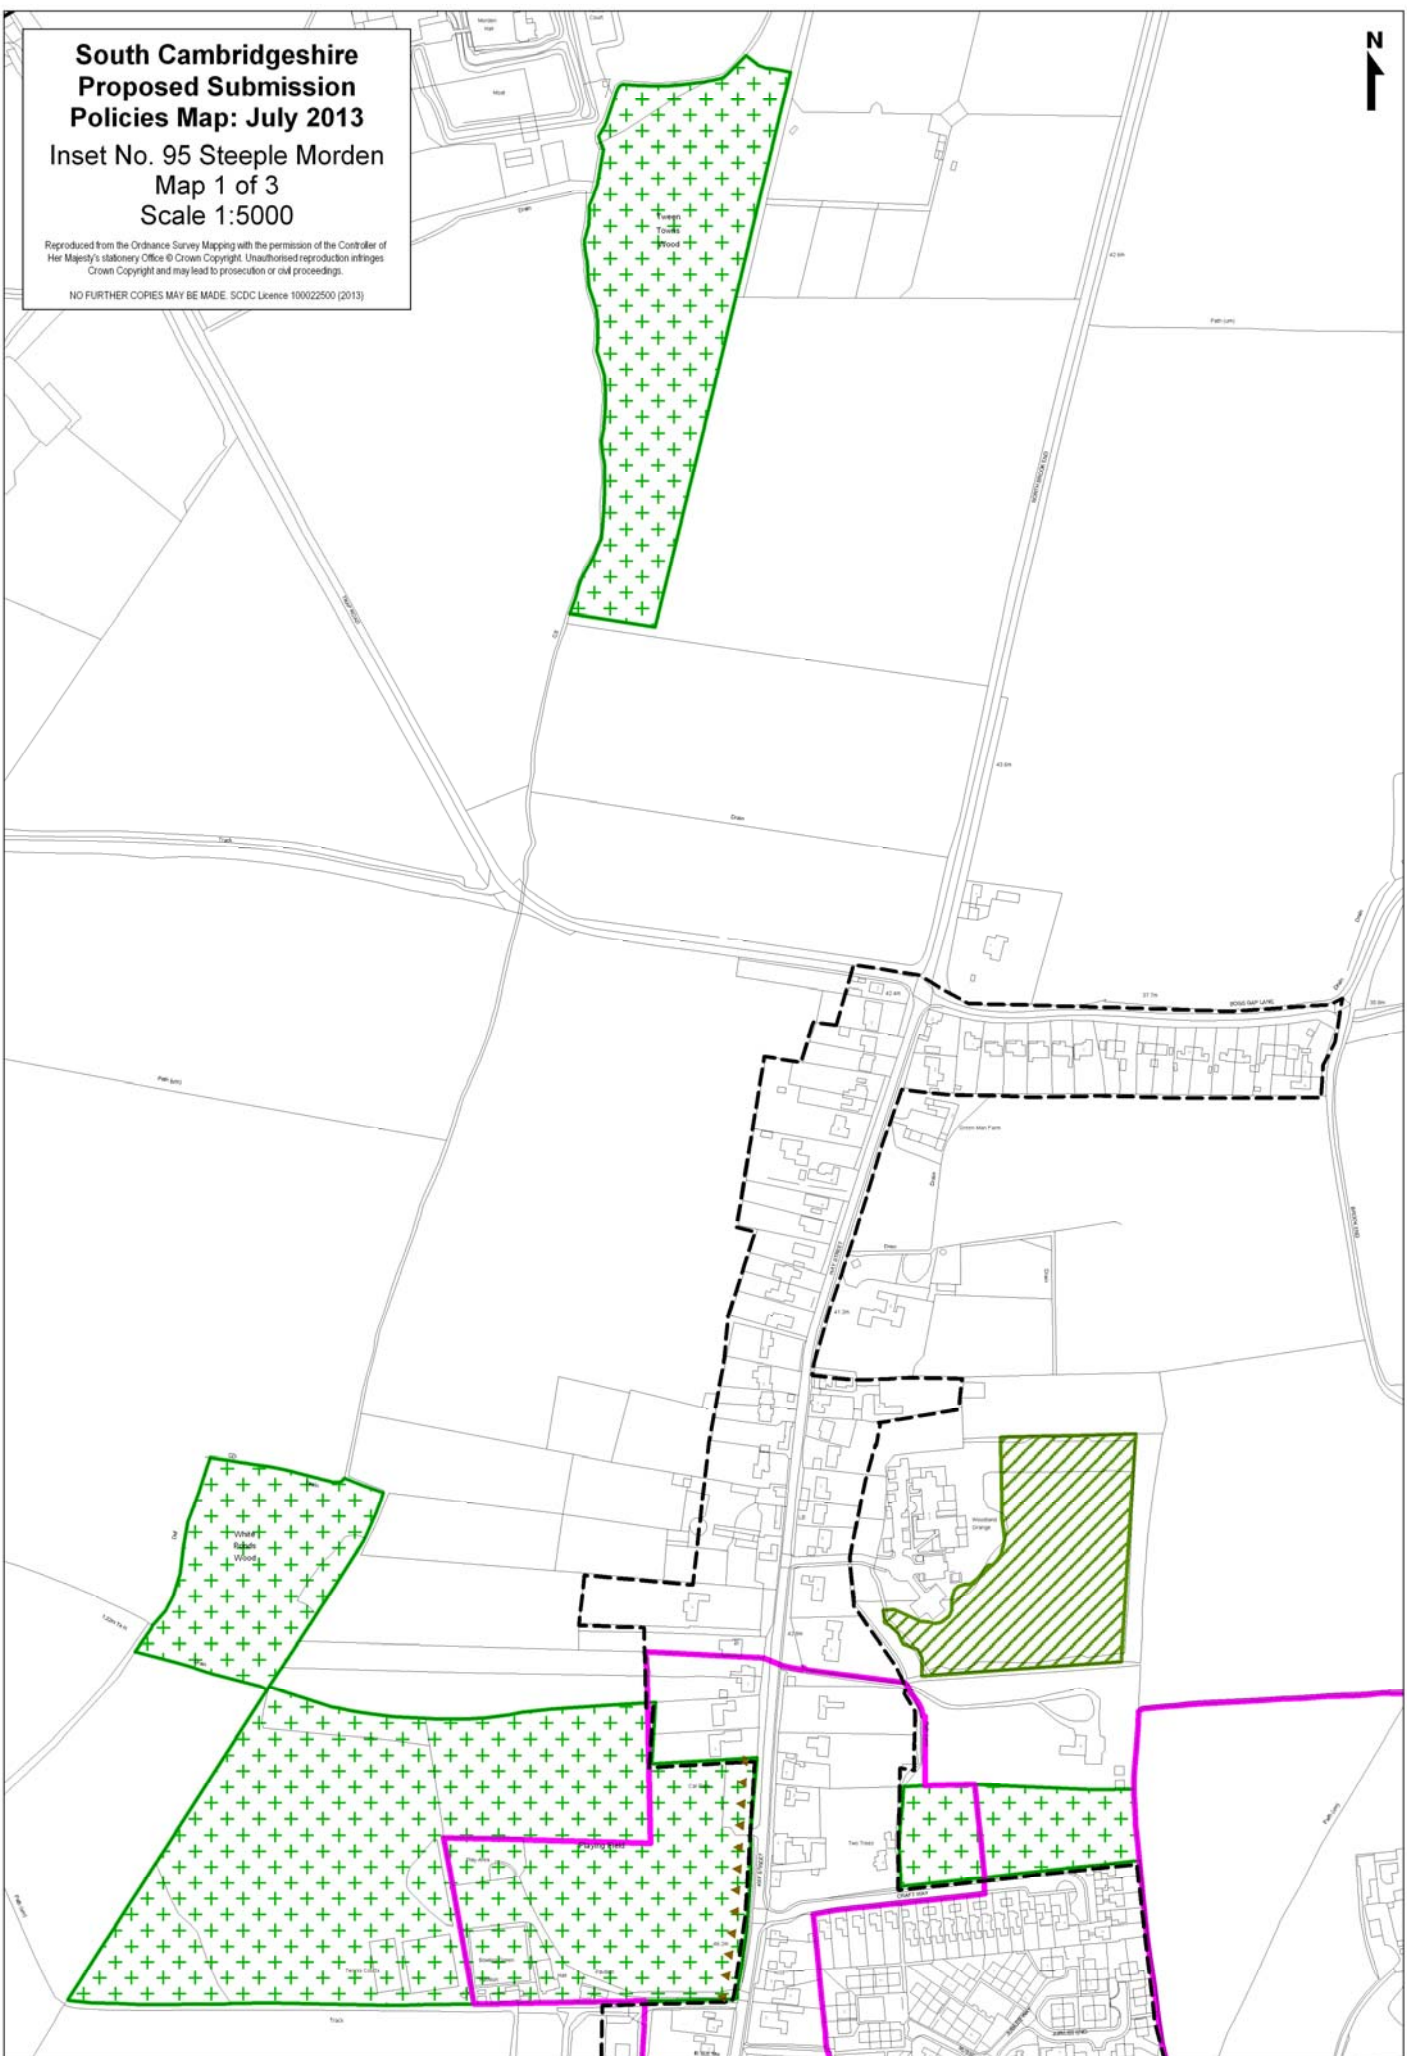

**South Cambridgeshire
Proposed Submission
Policies Map: July 2013**

**Inset No. 95 Steeple Morden
Map 1 of 3
Scale 1:5000**