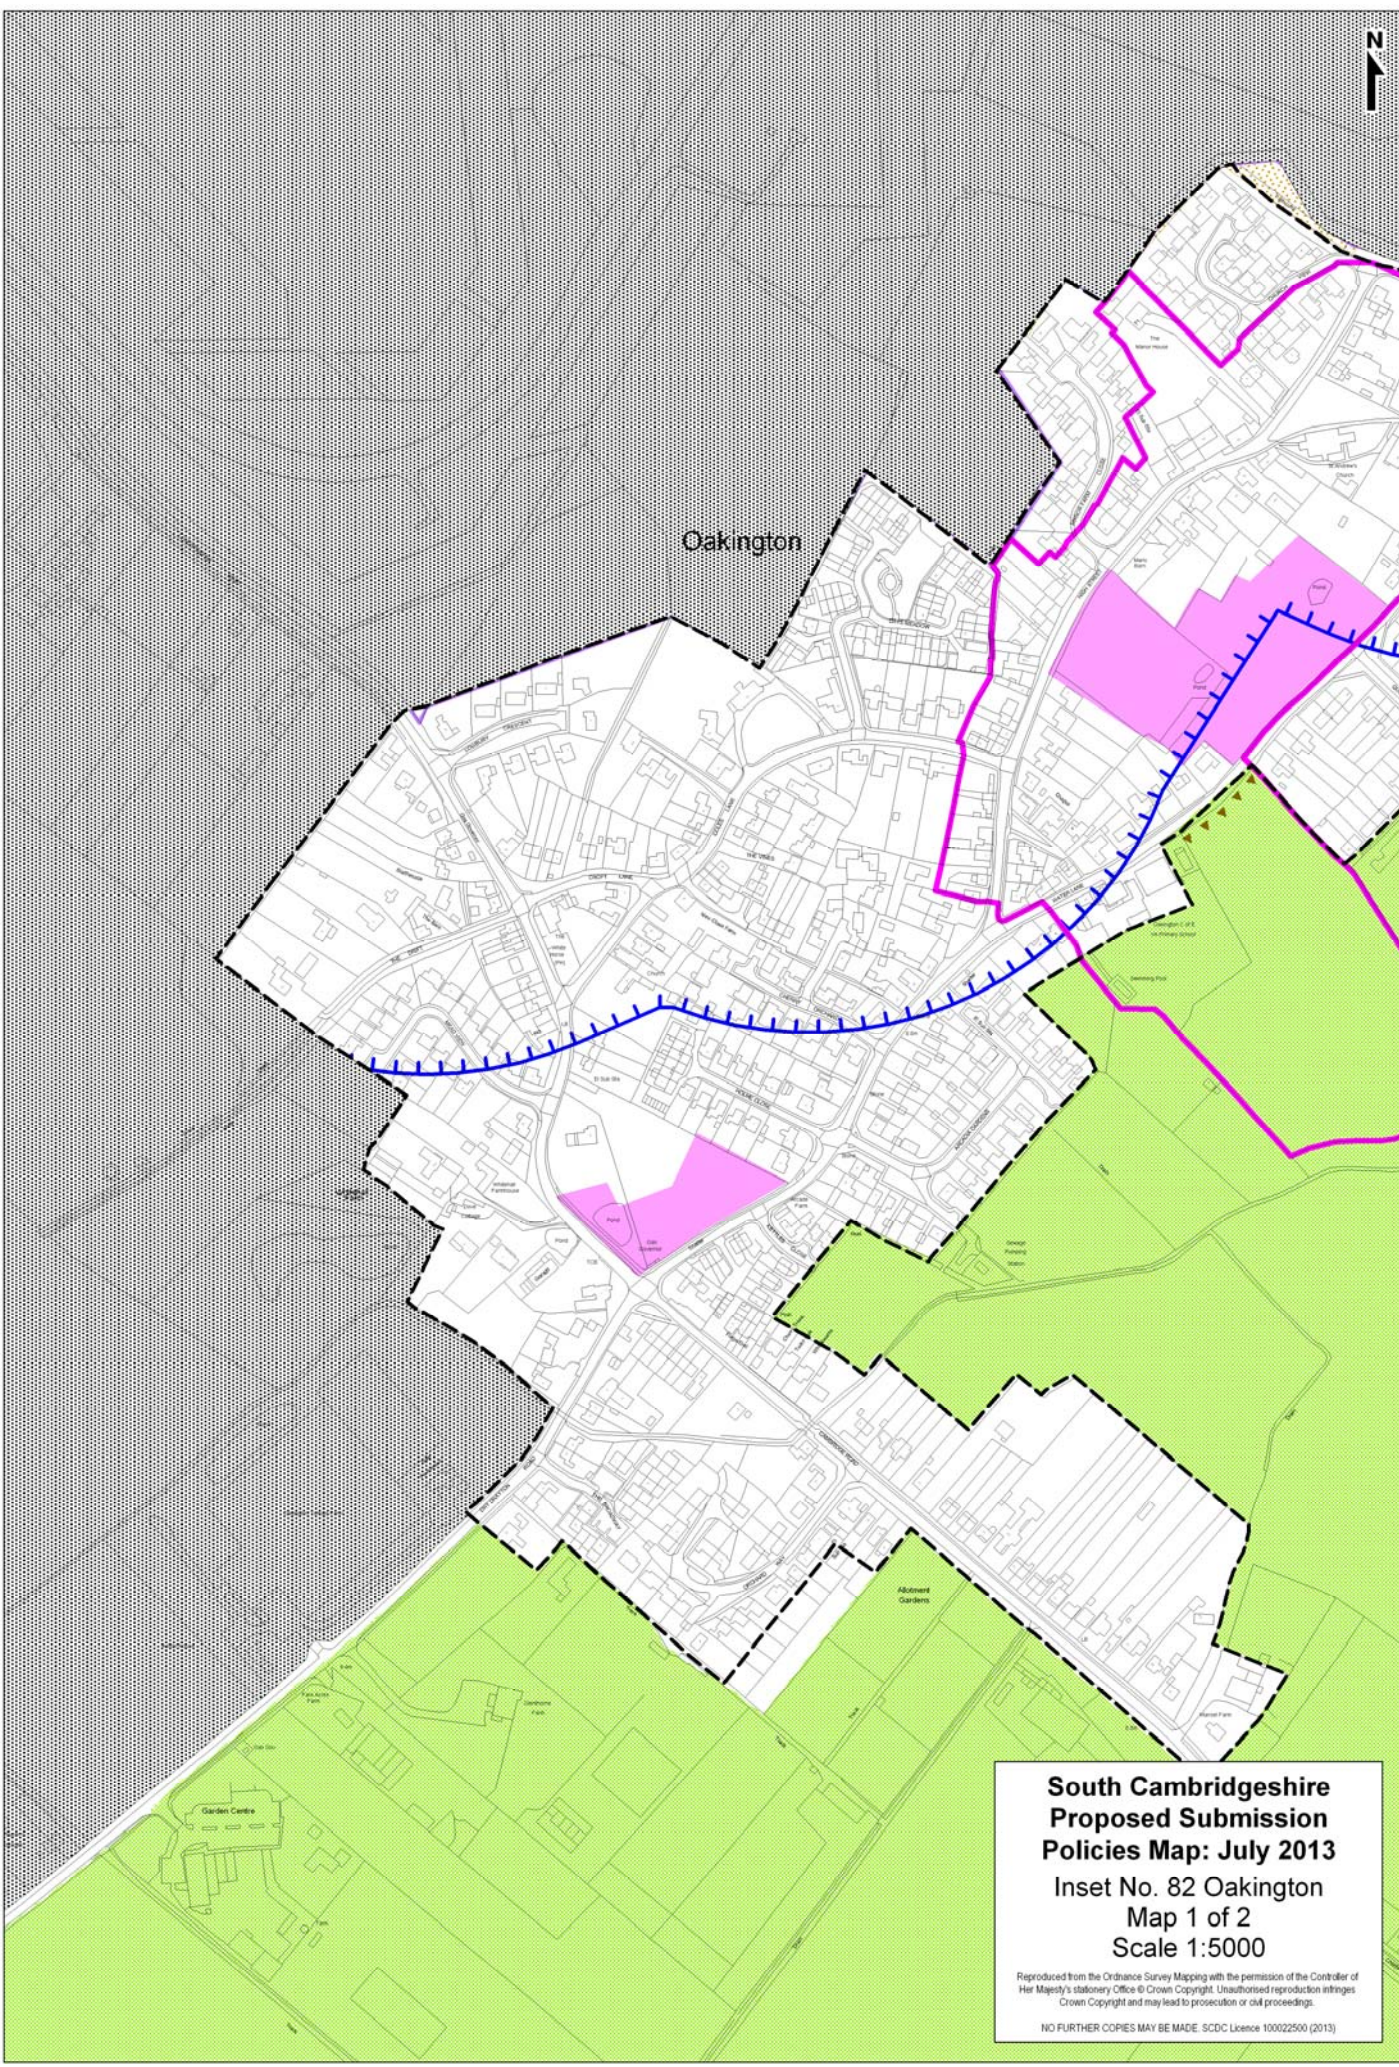

Oakington

**South Cambridgeshire
Proposed Submission
Policies Map: July 2013**
Inset No. 82 Oakington
Map 1 of 2
Scale 1:5000