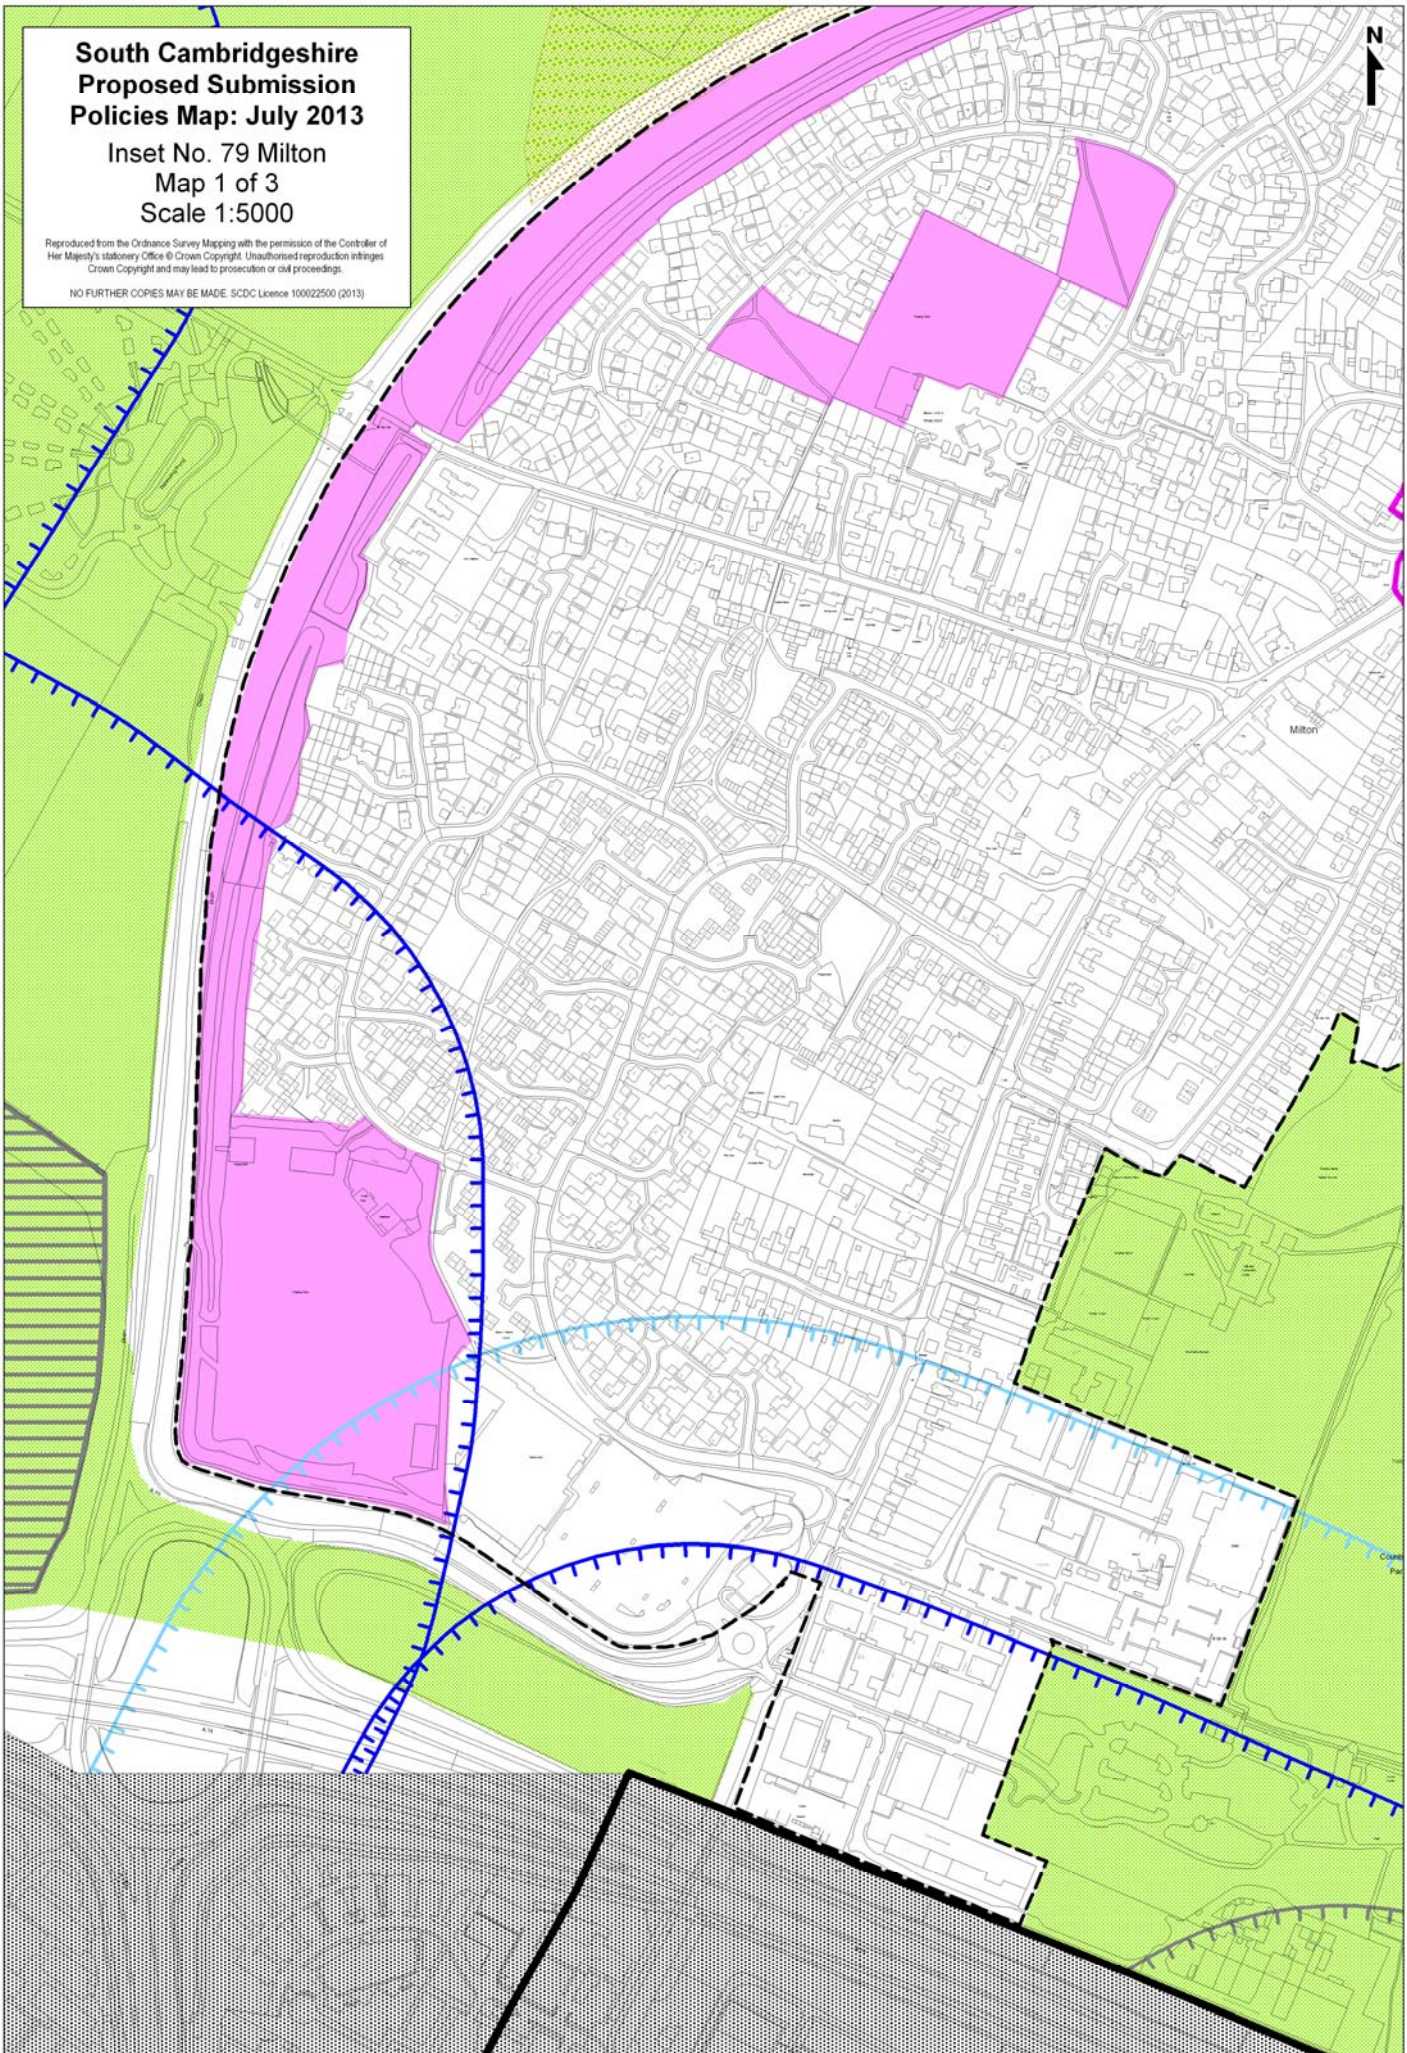

**South Cambridgeshire
Proposed Submission
Policies Map: July 2013**

Inset No. 79 Milton
Map 1 of 3
Scale 1:5000