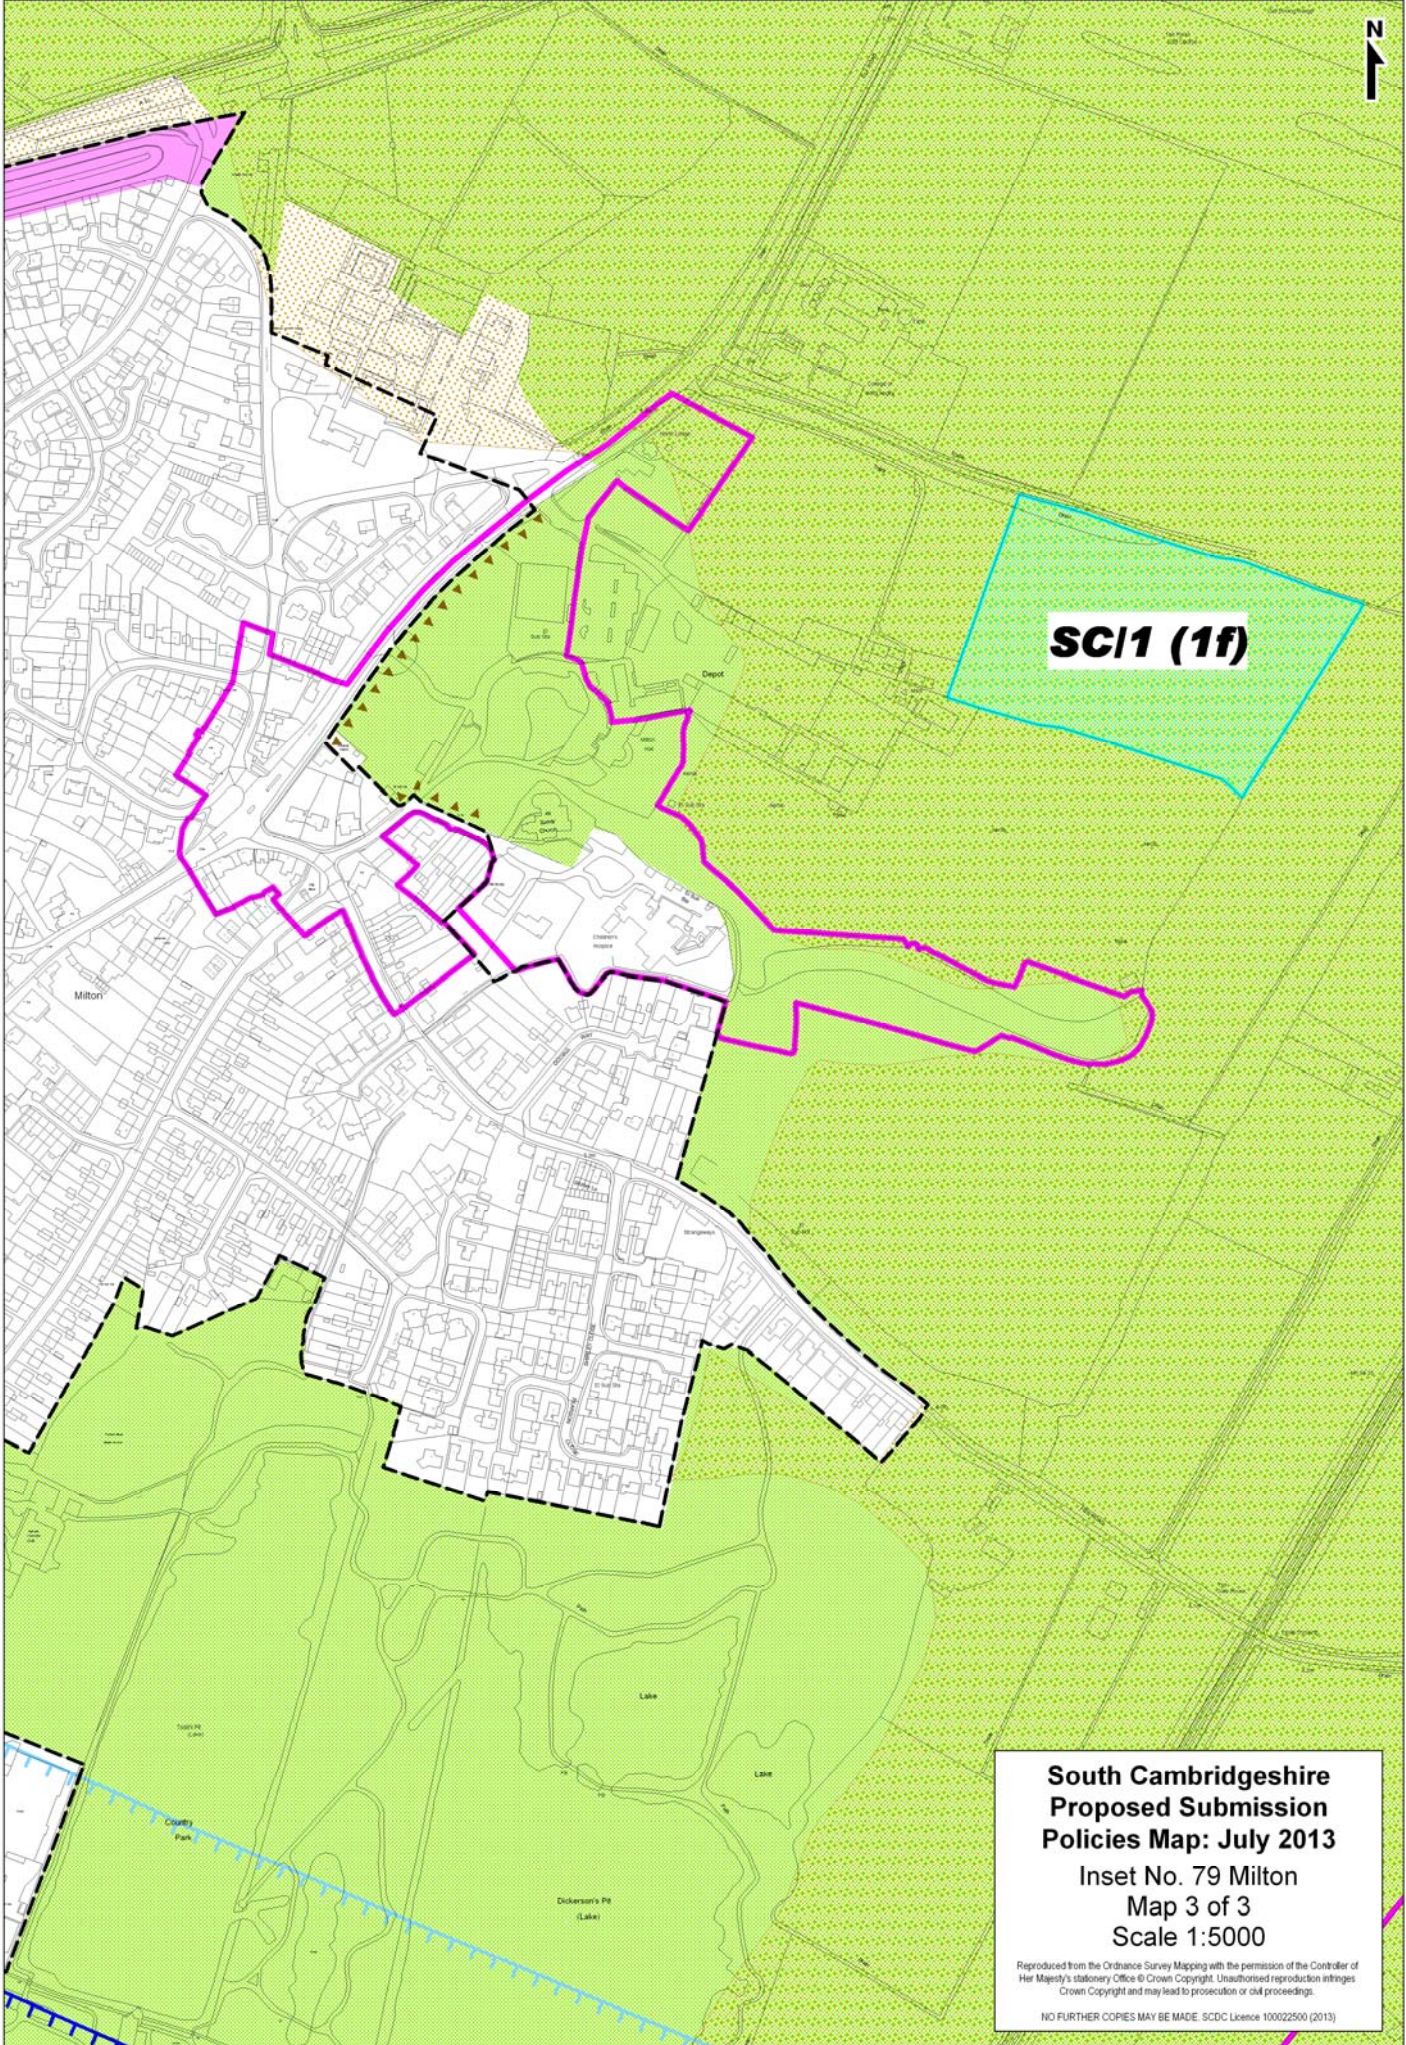

SC1 (1f)

**South Cambridgeshire
Proposed Submission
Policies Map: July 2013**

Inset No. 79 Milton
Map 3 of 3
Scale 1:5000