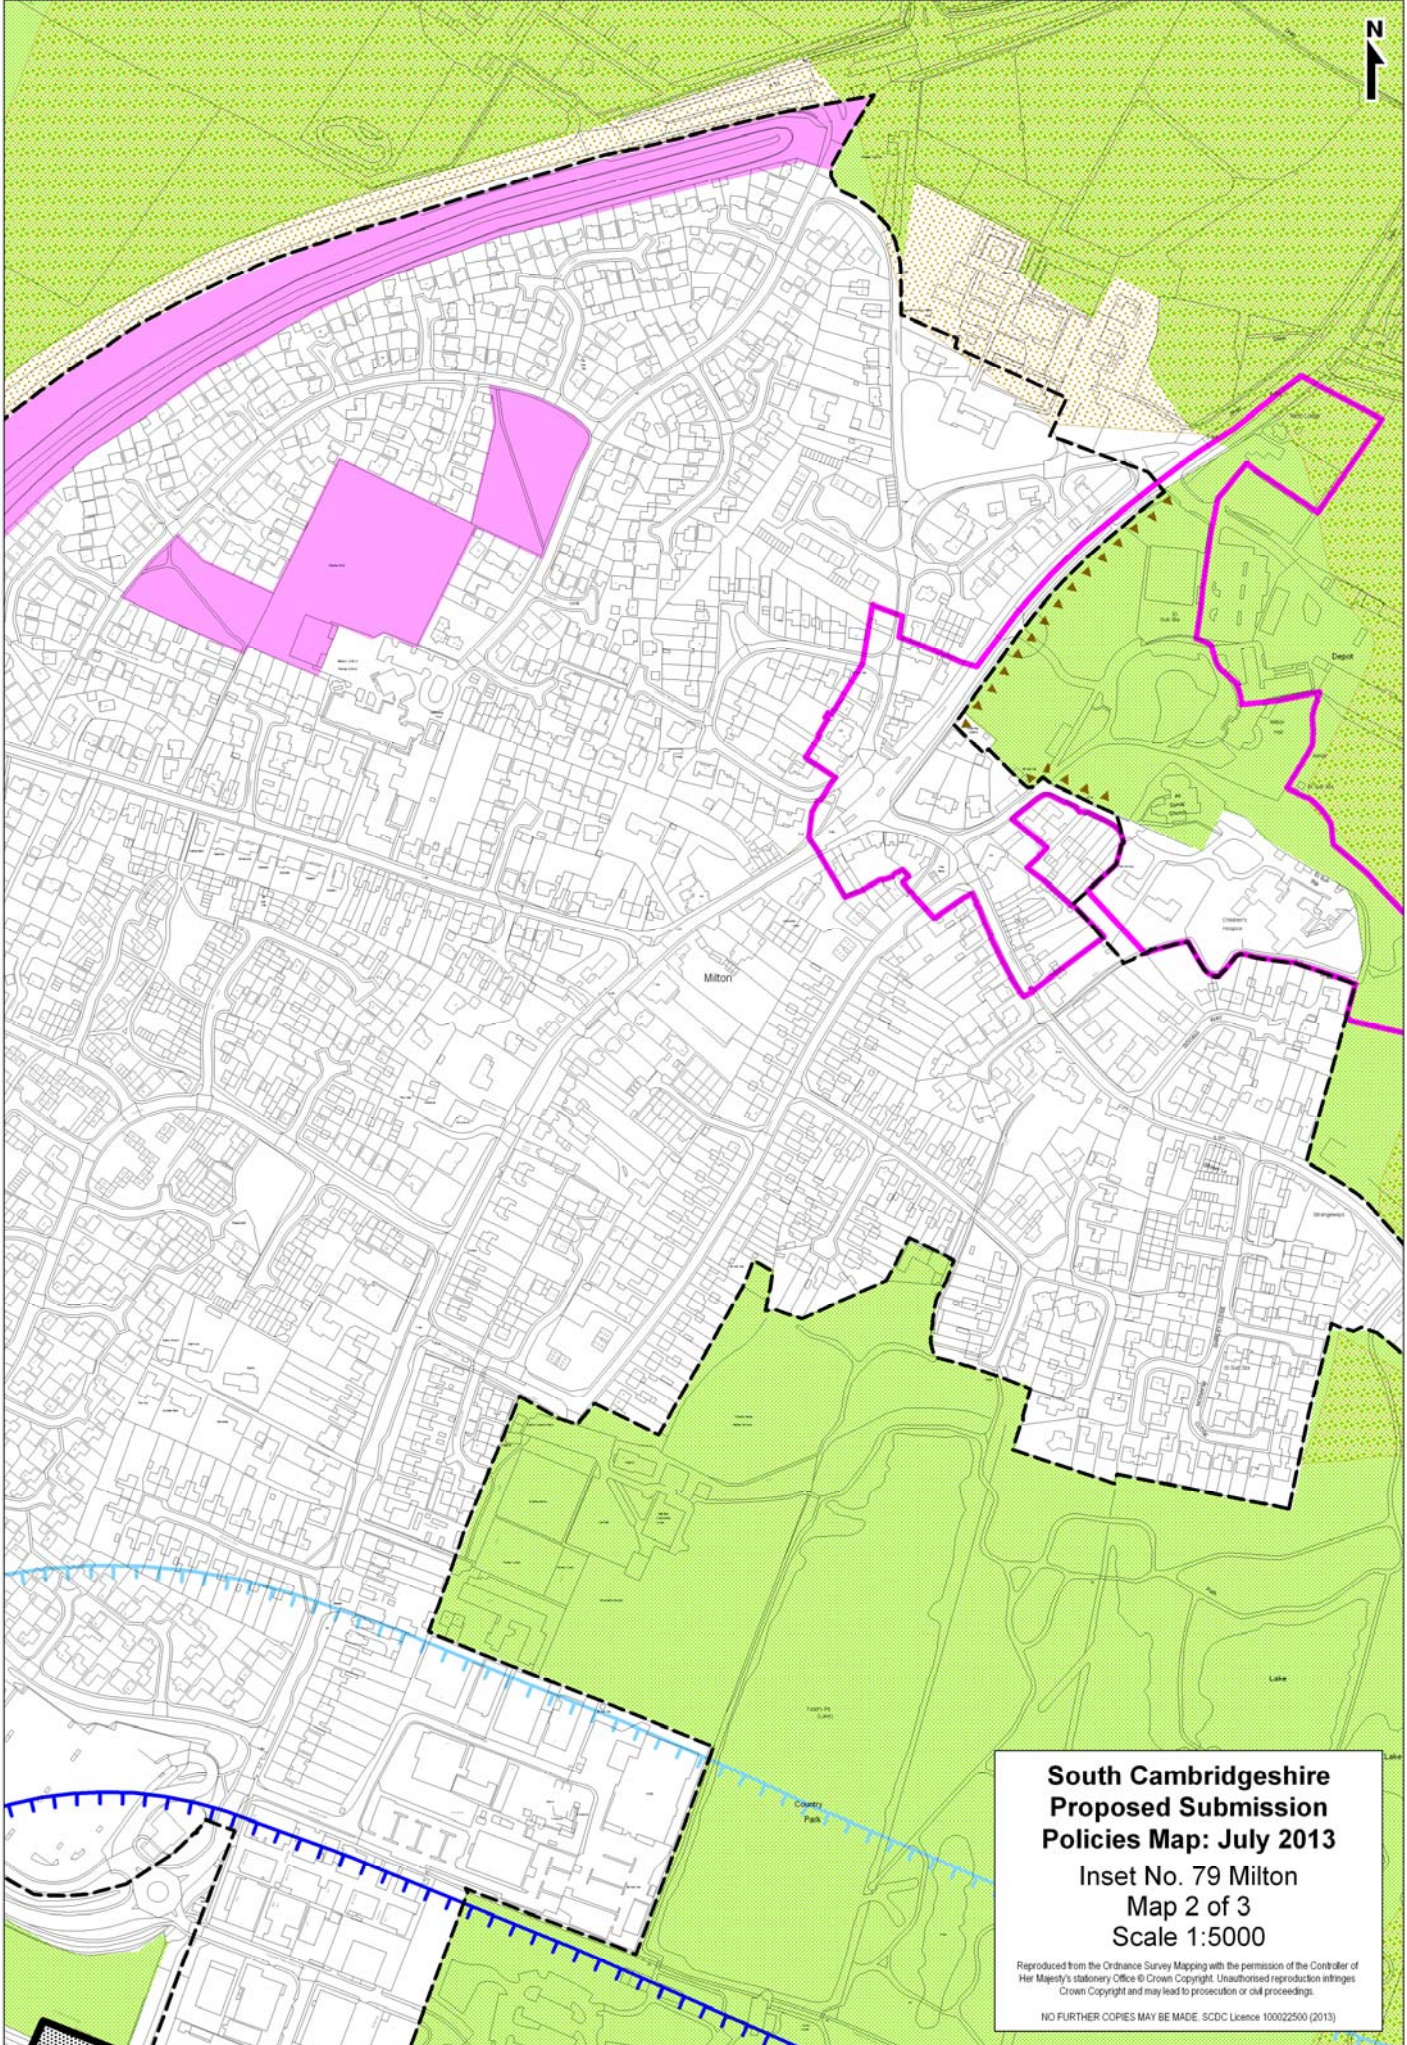

**South Cambridgeshire
Proposed Submission
Policies Map: July 2013**

Inset No. 79 Milton
Map 2 of 3
Scale 1:5000

NO FURTHER COPIES MAY BE MADE. SCDC Licence 100022500 (2013)