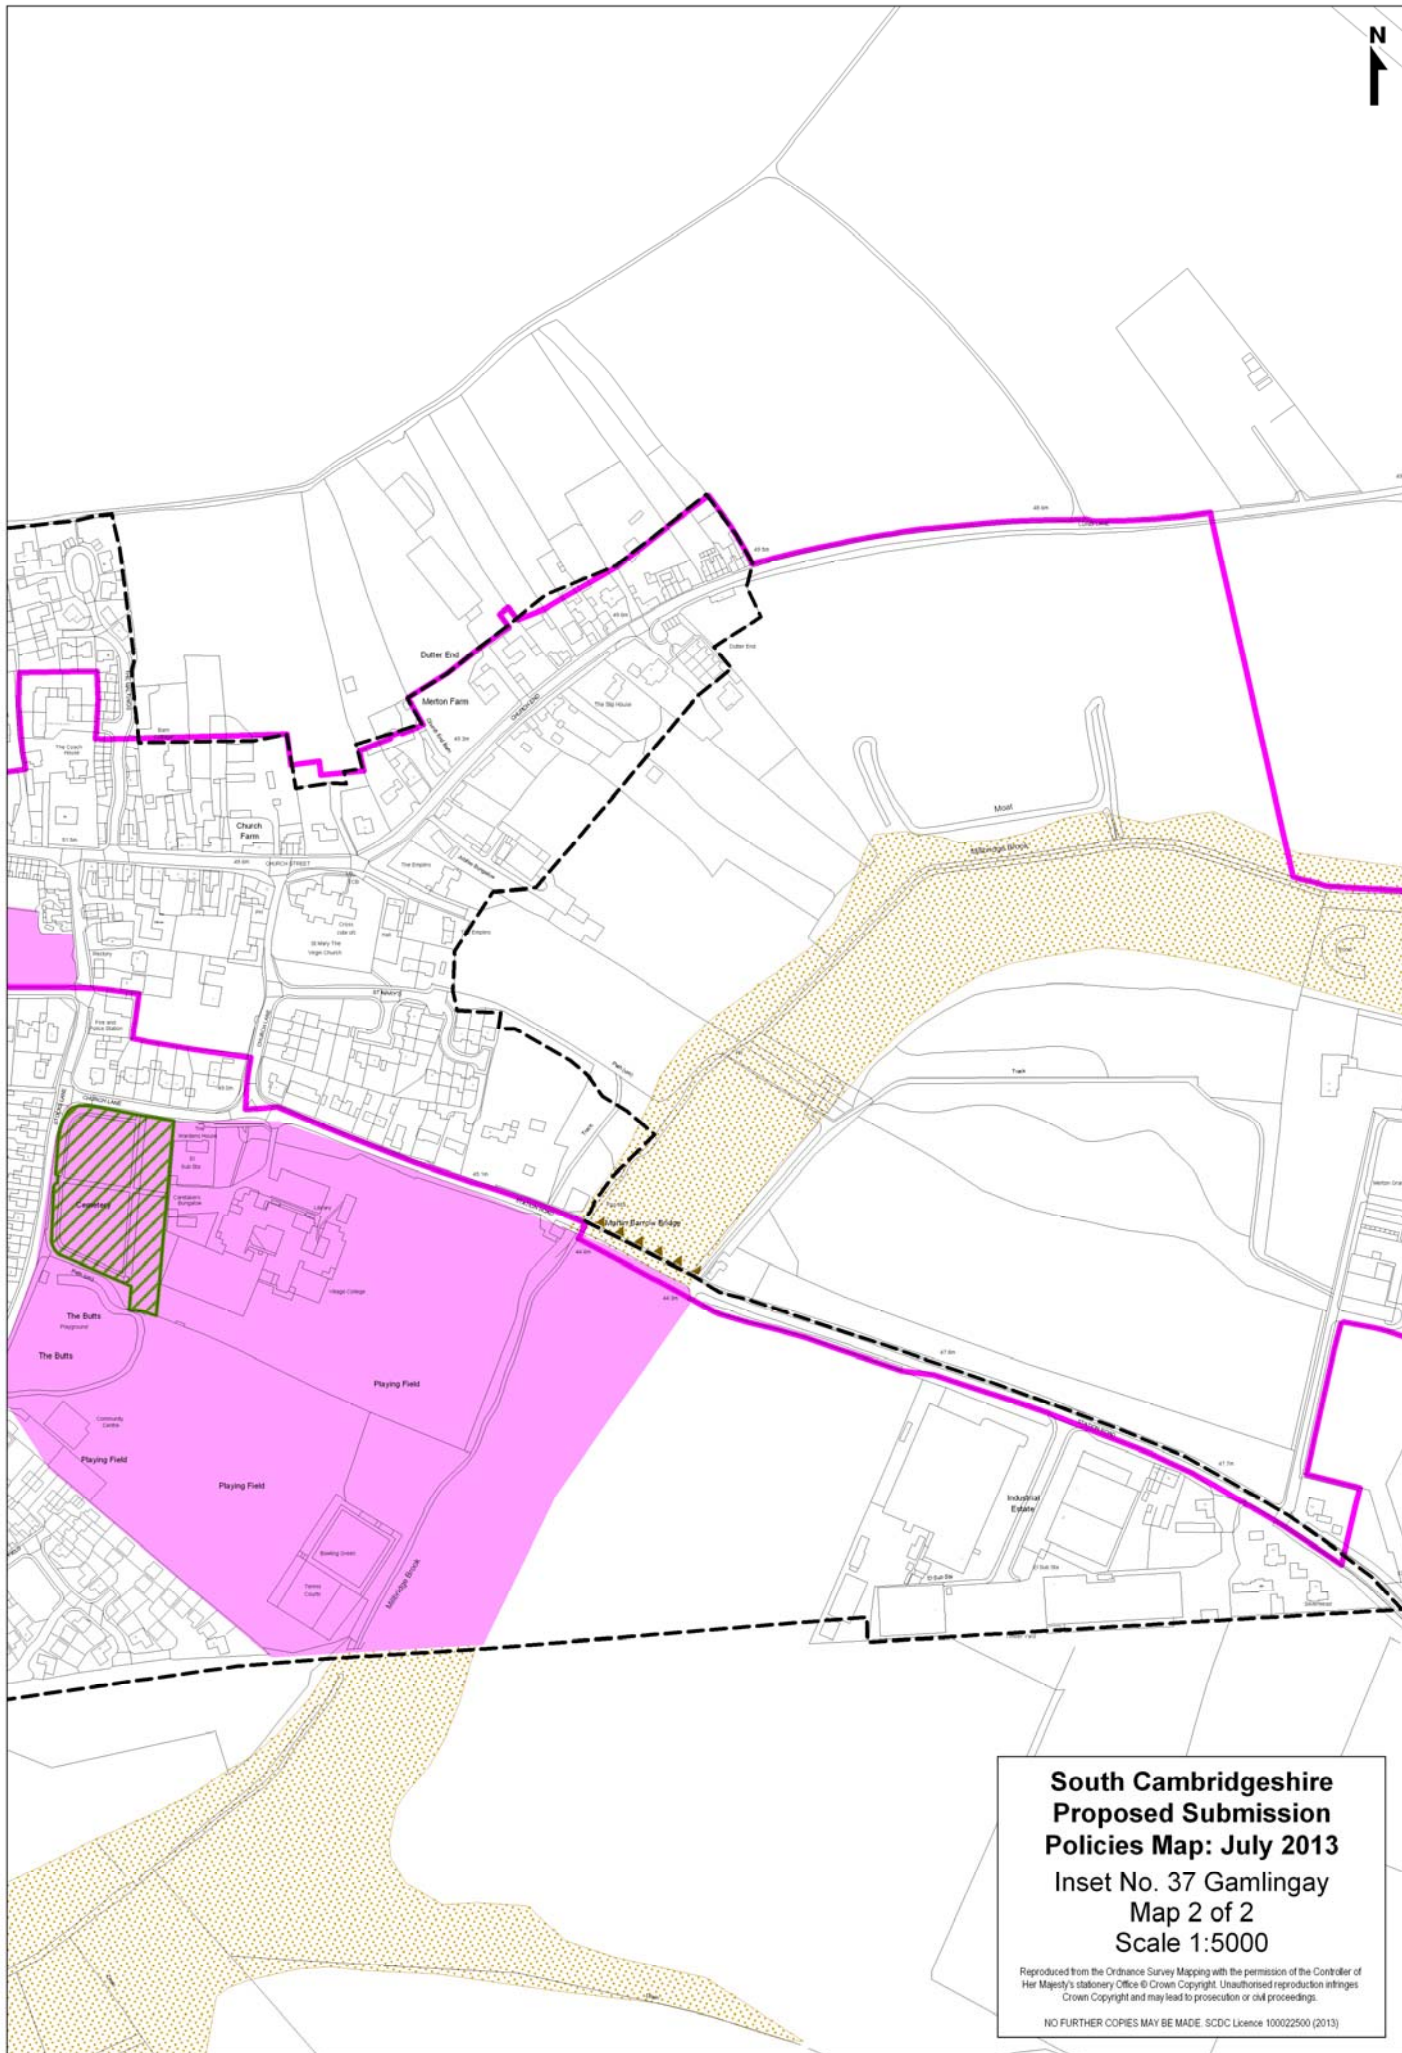

**South Cambridgeshire
Proposed Submission
Policies Map: July 2013**
Inset No. 37 Gamlingay
Map 2 of 2
Scale 1:5000