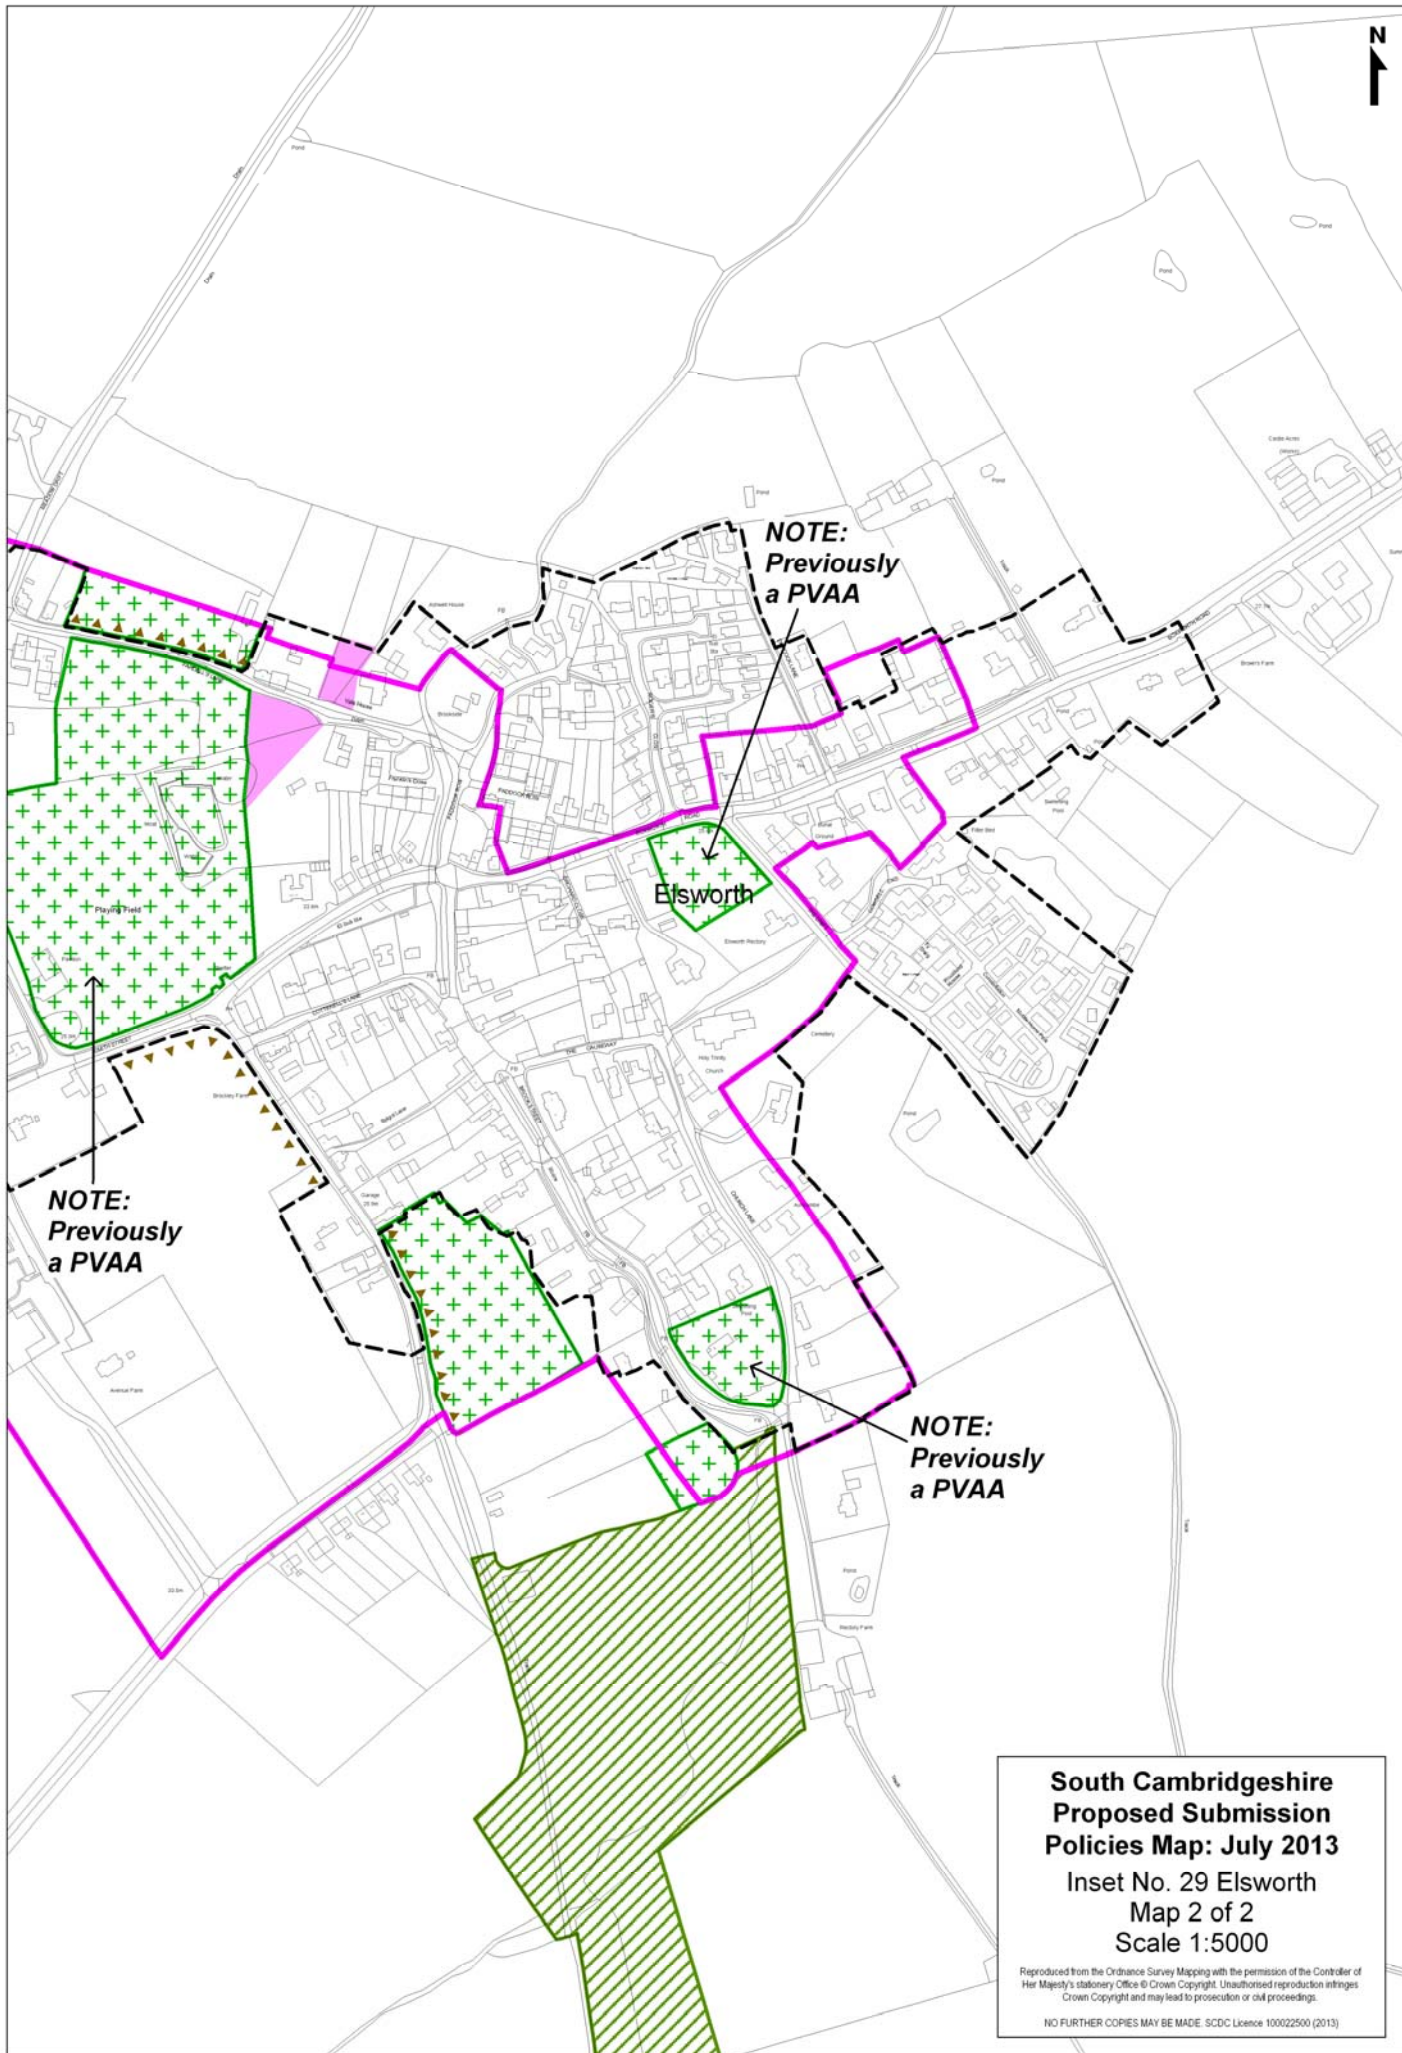

**NOTE:
Previously
a PVAA**

Elsworth

**NOTE:
Previously
a PVAA**

**NOTE:
Previously
a PVAA**

**South Cambridgeshire
Proposed Submission
Policies Map: July 2013**
Inset No. 29 Elsworth
Map 2 of 2
Scale 1:5000