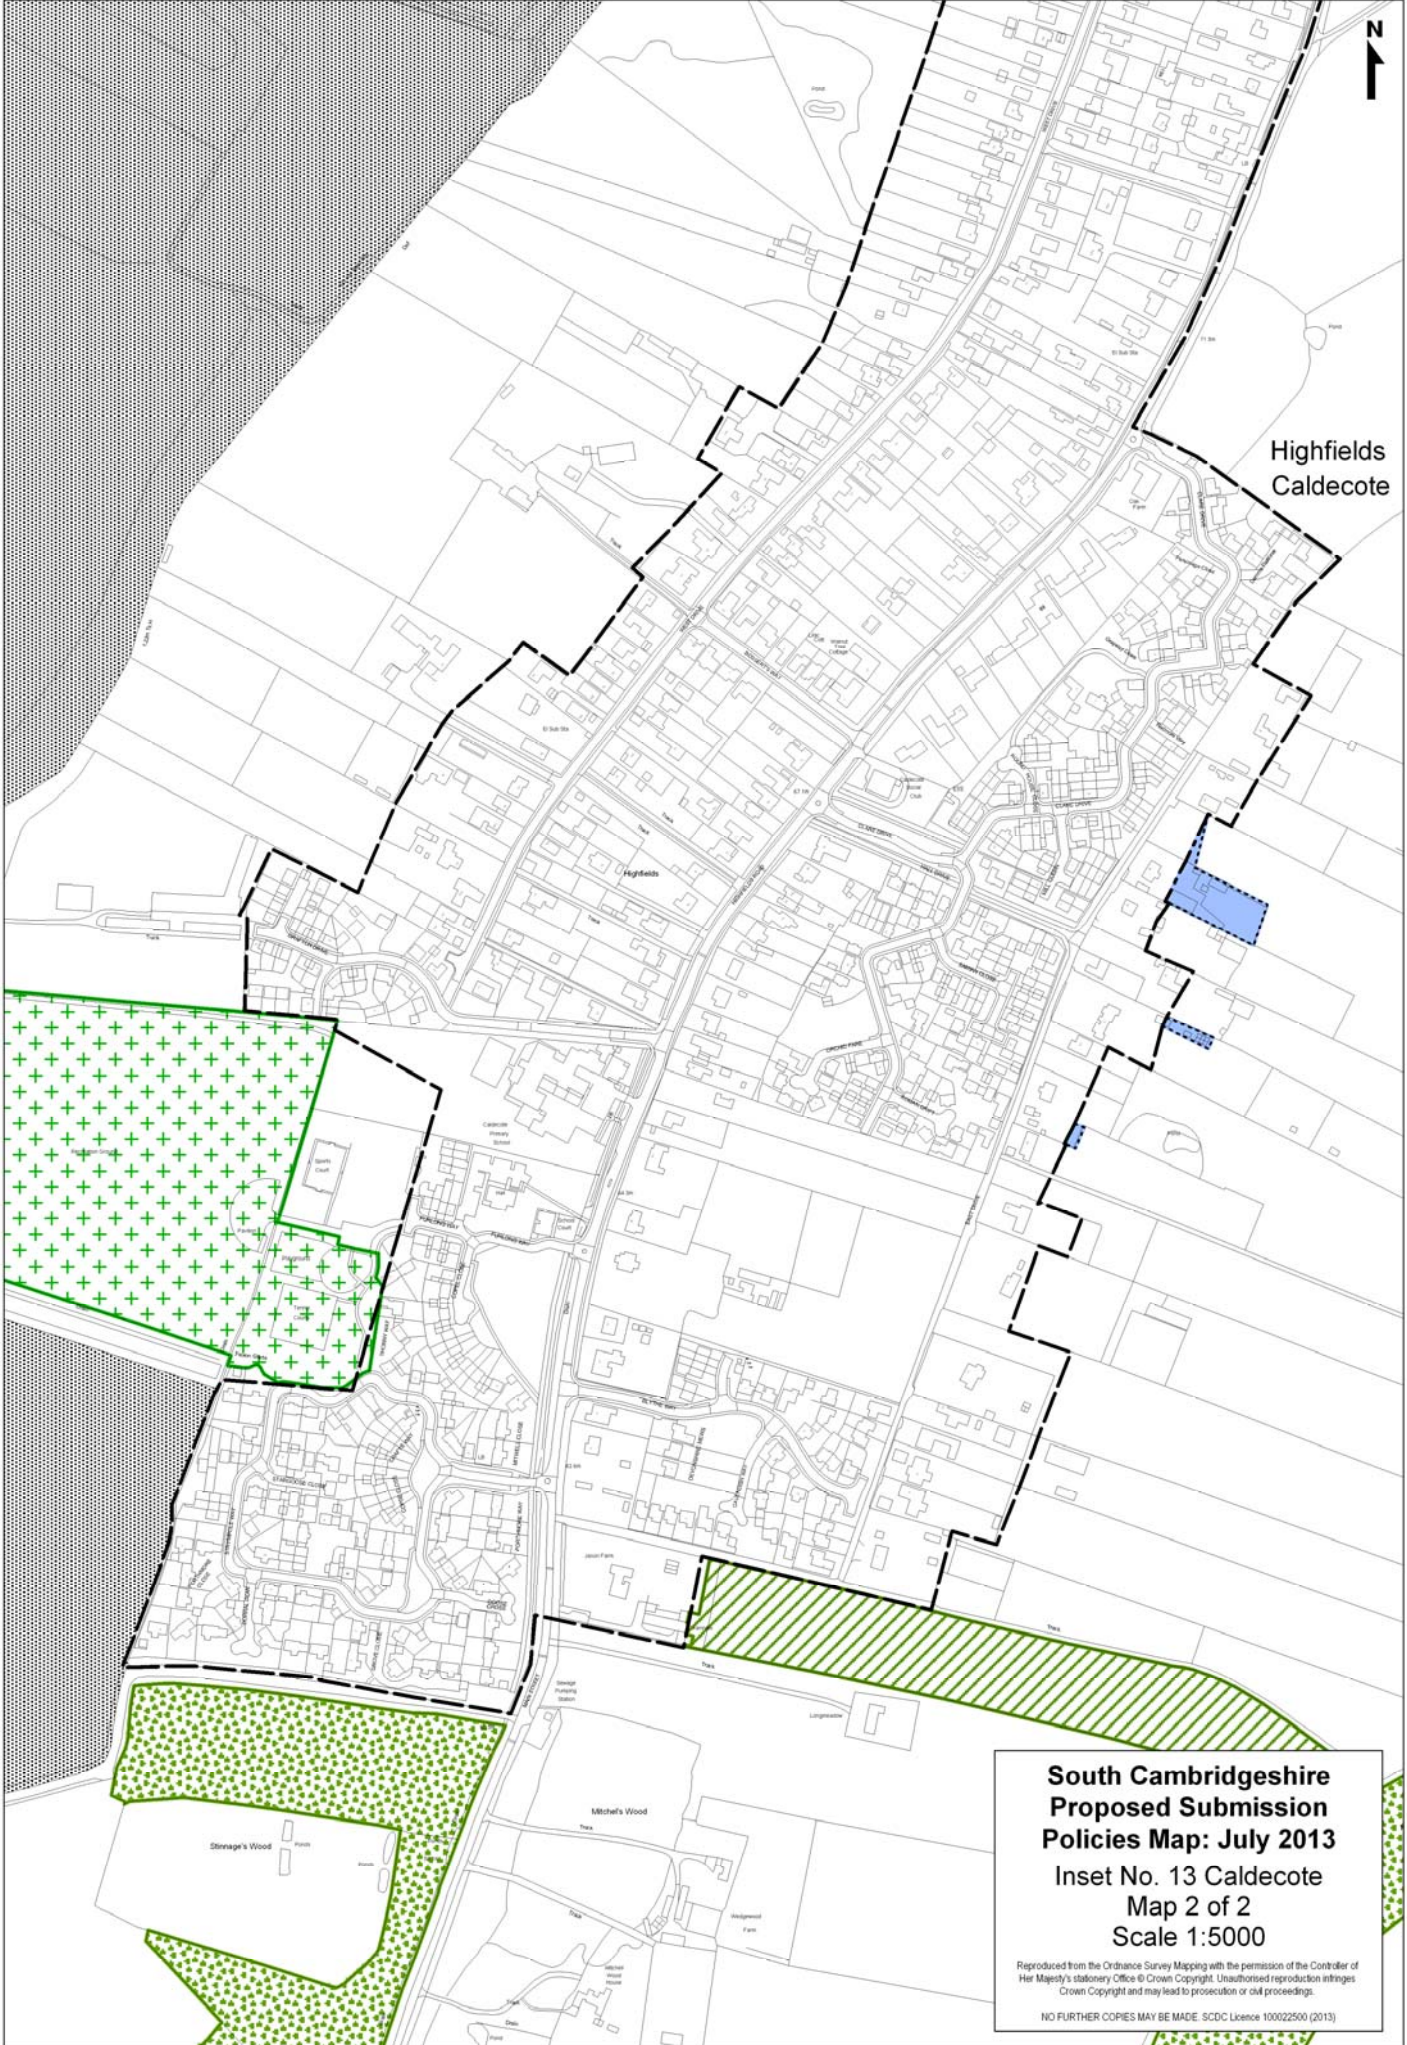

Highfields
Caldecote

**South Cambridgeshire
Proposed Submission
Policies Map: July 2013**
Inset No. 13 Caldecote
Map 2 of 2
Scale 1:5000