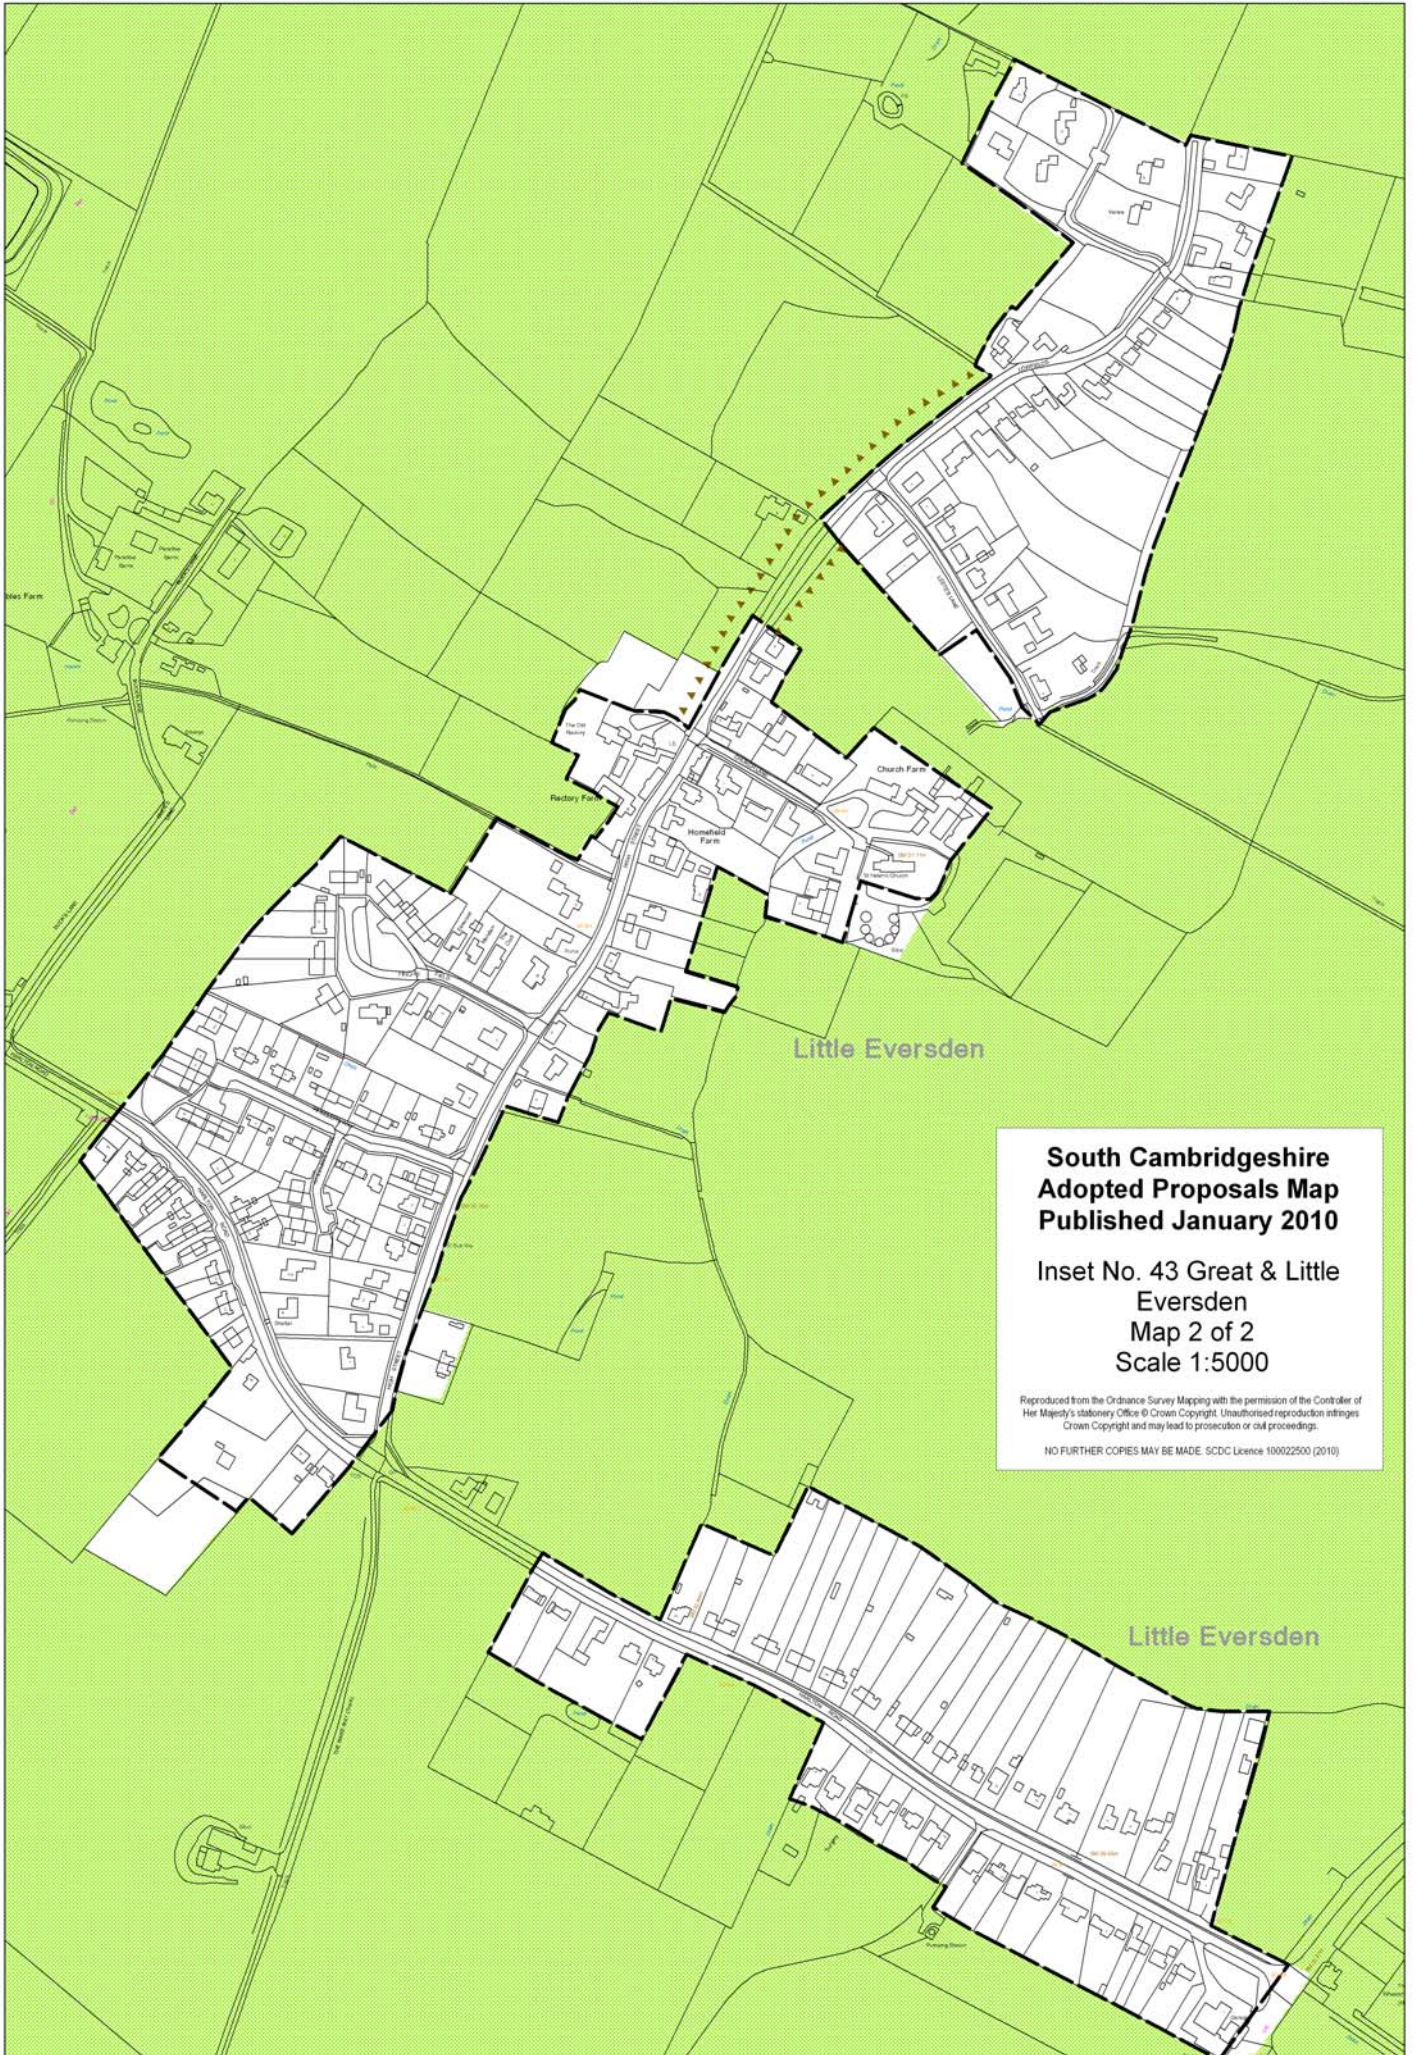

**South Cambridgeshire
Adopted Proposals Map
Published January 2010**

**Inset No. 43 Great & Little
Eversden
Map 2 of 2
Scale 1:5000**

NO FURTHER COPIES MAY BE MADE. SDC Licence 100022500 (2010)